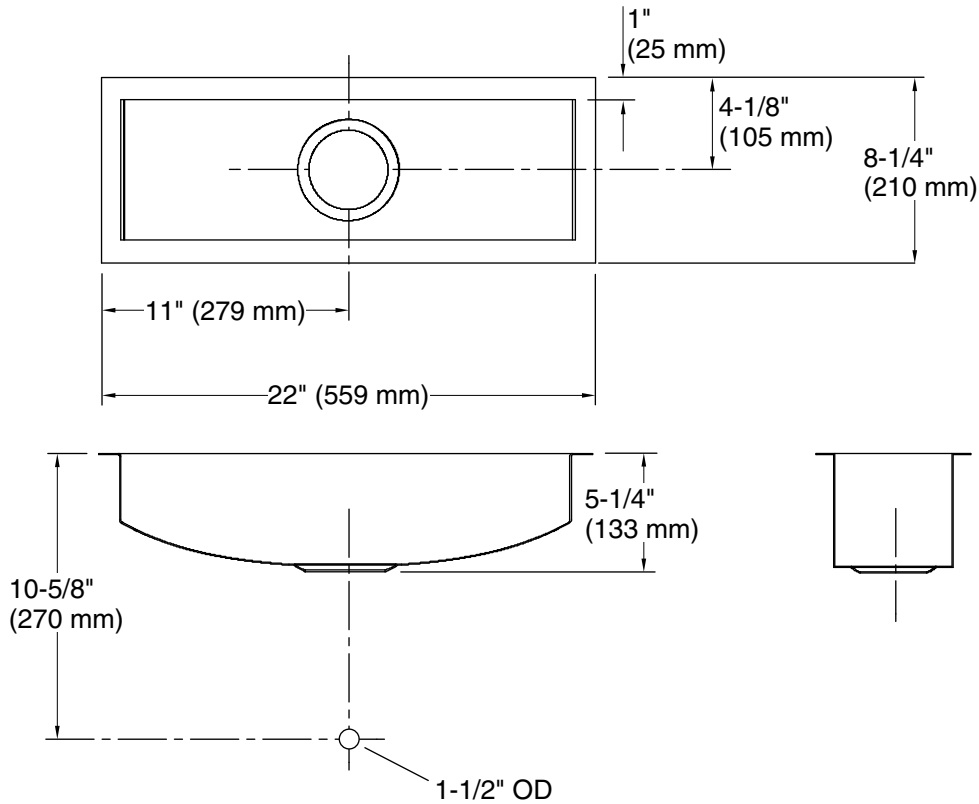

Undertone® Trough

Undermount kitchen sink w/wire basket and rack
K-3154

Features

- 27-inch minimum base cabinet width.
- Single bowl.
- 4-7/8-inch depth.
- No faucet holes.
- SilentShield® sound-absorption technology offers quieter performance.
- Includes installation hardware, wire storage basket, and wire rack.

Optional Products/Accessories

- K-11352 Disposal Flange with Stopper

Included Components

- Product consists of:
- K-3127 Storage Basket
 - K-3136 Sink Rack
 - 91915 Hardware Kit

ADA

Codes/Standards

ASME A112.19.3/CSA B45.4
ADA
ICC/ANSI A117.1

Lifetime Limited Warranty for KOHLER® Stainless Steel Sinks

See website for detailed warranty information.

Technical Information

All product dimensions are nominal.

Bowl configuration:	Single
Installation:	Under-mount
Min. base cabinet width:	24" (610 mm)
Bowl area (Only):	Length: 20" (508 mm) Width: 6-1/4" (159 mm) Water depth: 4-7/8" (124 mm)
Drain hole:	3-5/8" (92 mm)
Template:	1022026-7, required, included