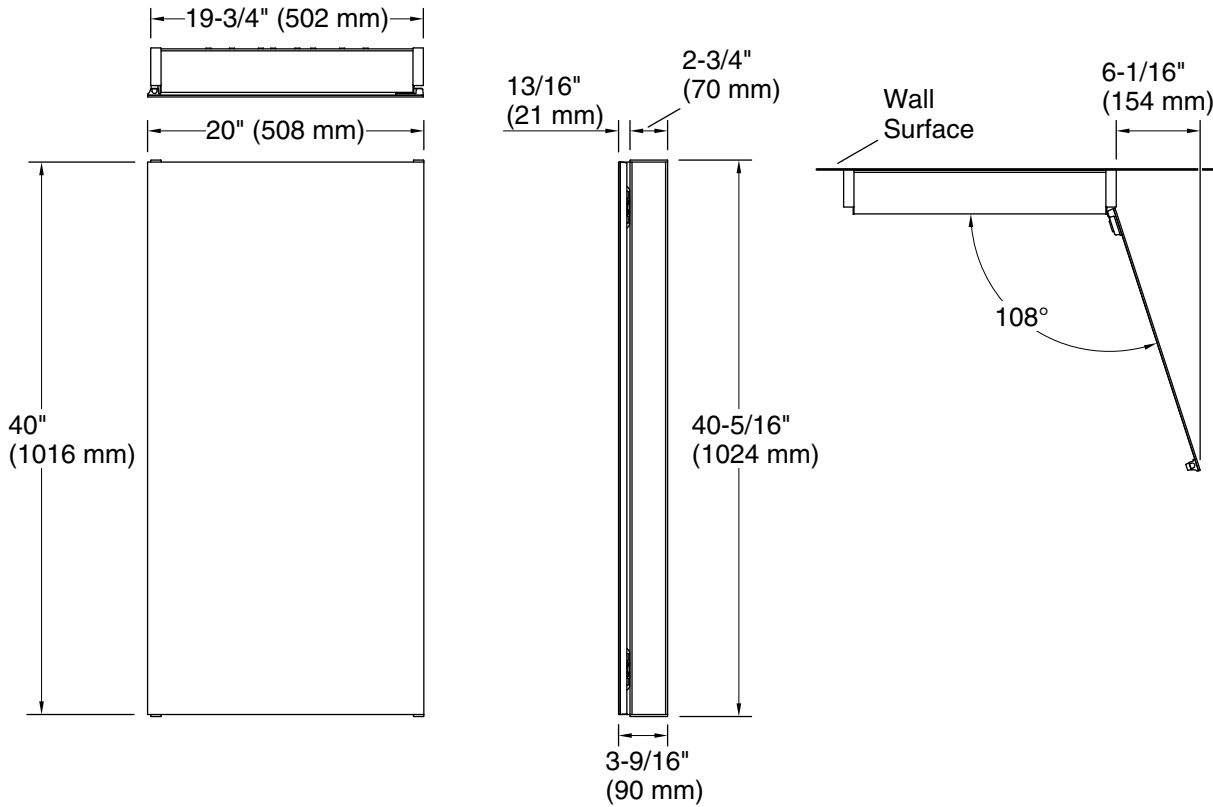

Features

- Innovative staggered shelf layout fits tall and short items
- Deep shelves hold large containers
- Low-profile design hugs the wall for a clean look
- Mirror-front door with reflective mirrored interior
- Four fixed shelves
- Two-way adjustable hinges with 108° opening capability for easy cabinet access

Material

- Rustproof aluminum

Installation

- Easy surface-mount installation—no wall cutting
- Reversible: install as left- or right-hinge swing
- Includes mounting hardware
- Includes reversible side panel kit (white / grey) to match your decor

	DA1	Dark Anodized Aluminum
---	-----	------------------------

Technical Information

All product dimensions are nominal.

Wood type: Medium-density fiberboard

Vanity type: Wall-mount

Notes

Install this product according to the installation instructions.

When determining the height of the cabinet, ensure the mirrored door will clear all obstacles (such as a faucet). A minimum distance of 3" (76 mm) is required.

This cabinet is designed for either right or left door swing. Check for obstructions.