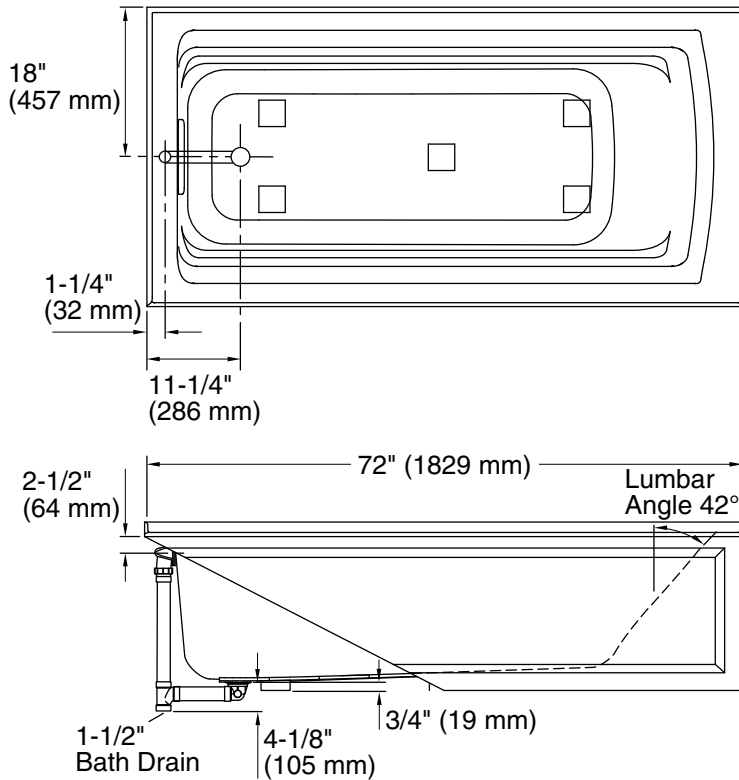

Features

- Comfort Depth® design offers a convenient 19" step-over height while retaining the same depth as a standard 21" bath
- Generous length provides a spacious bathing area
- Integral lumbar support
- Slotted overflow allows for deep soaking
- Integral apron
- Integral flange helps prevent water from seeping behind wall and simplifies alcove installation
- Textured bottom surface
- Coordinates with other products in the Archer collection

Color tiles intended for reference only.

Color	Code	Description
-------	------	-------------

	0	White
	96	Biscuit

No change in measurements if connected with drain illustrated. (K-7272)

Technical Information

All product dimensions are nominal.

Drain location:	Left
Basin area, bottom:	51-3/8" x 21" (1305 mm x 533 mm)
Basin area, top:	64-1/2" x 30-1/2" (1638 mm x 775 mm)
Weight:	80 lbs (36.3 kg)
Minimum floor load:	40 lbs/ft ² (195.3 kg/m ²)
Water depth:	15" (381 mm)
Water capacity:	72 gal (272.5 L)
Minimum flat for door:	2" (51 mm)

Notes

Measure your actual product for rough-in details.

Install this product according to the installation instructions.

The hot water supply should be 70% of the capacity of the bath or greater. Installations will vary.