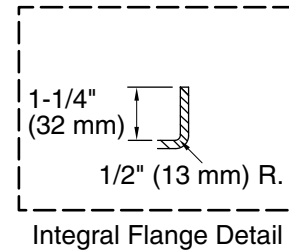

Color tiles intended for reference only.

Color	Code	Description
-------	------	-------------

	0	White
	96	Biscuit

No change in measurements if connected with drain illustrated. (K-7272)

Technical Information

All product dimensions are nominal.

Drain location:	Left
Basin area, bottom:	51-3/8" x 21" (1305 mm x 533 mm)
Basin area, top:	64-1/2" x 30-1/2" (1638 mm x 775 mm)
Weight:	80 lbs (36.3 kg)
Minimum floor load:	40 lbs/ft ² (195.3 kg/m ²)
Water depth:	15" (381 mm)
Water capacity:	72 gal (272.5 L)
Minimum flat for door:	2" (51 mm)