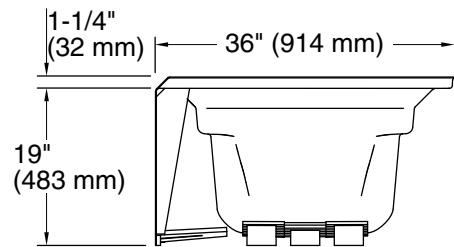

Features

- Comfort Depth® design offers a convenient 19" step-over height while retaining the same depth as a standard 21" bath
- Generous length provides a spacious bathing area
- Integral lumbar support
- Slotted overflow allows for deep soaking
- Integral apron
- Integral flange helps prevent water from seeping behind wall and simplifies alcove installation
- Textured bottom surface
- Coordinates with other products in the Archer collection

Color tiles intended for reference only.

Color	Code	Description
-------	------	-------------

	0	White
	96	Biscuit

No change in measurements if connected with drain illustrated. (K-7272)

Technical Information

All product dimensions are nominal.

Drain location:	Left
Basin area, bottom:	51-3/8" x 21" (1305 mm x 533 mm)
Basin area, top:	64-1/2" x 30-1/2" (1638 mm x 775 mm)
Weight:	80 lbs (36.3 kg)
Minimum floor load:	40 lbs/ft ² (195.3 kg/m ²)
Water depth:	15" (381 mm)
Water capacity:	72 gal (272.5 L)
Minimum flat for door:	2" (51 mm)