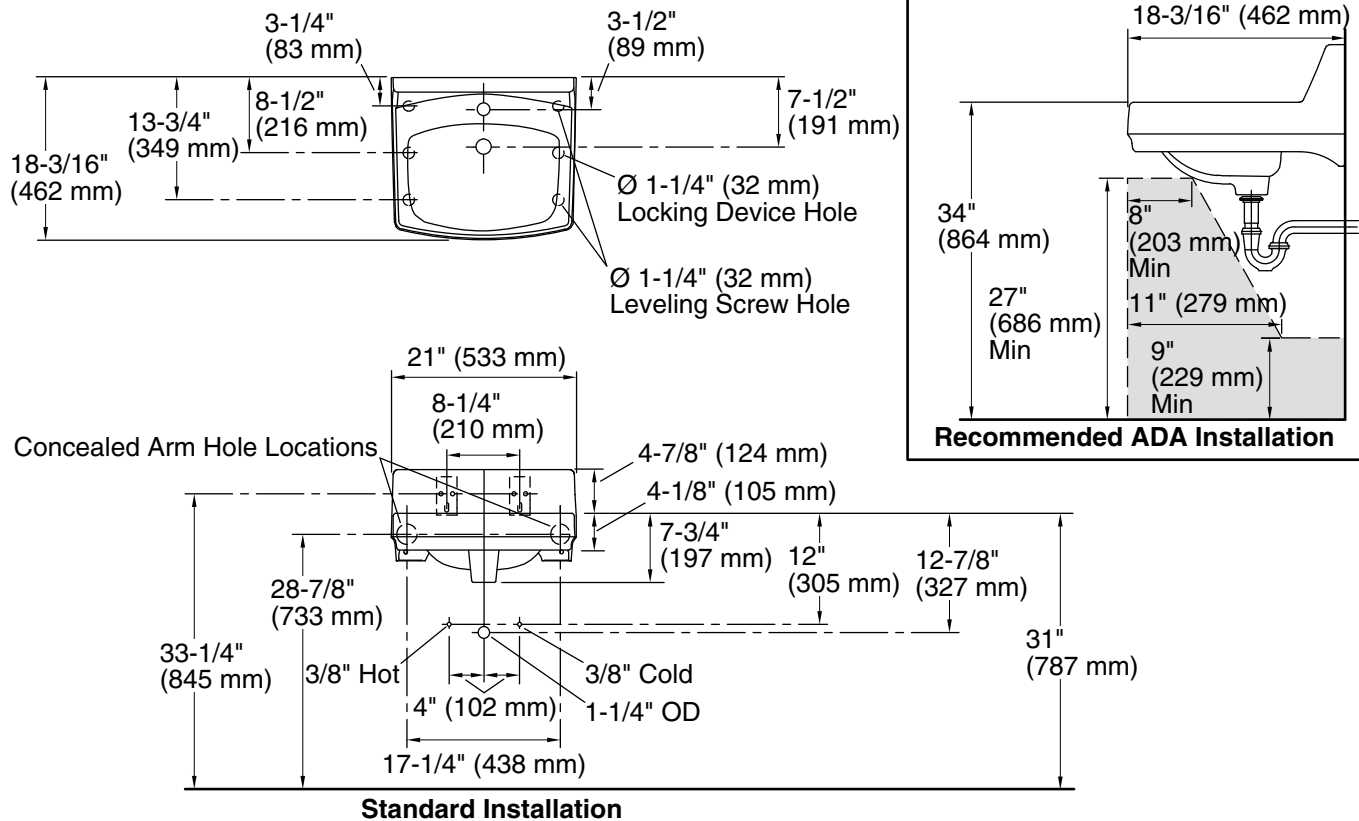

Technical Information

All product dimensions are nominal.

Basin configuration:	Single Bowl
Bowl area (Basin #1):	Length: 10" (254 mm) Width: 15" (381 mm) Water depth: 3-1/4" (83 mm)
With overflow:	Yes
Number of deck holes:	1
Faucet hole(s):	1-3/8" (35 mm)
Soap/Lotion hole:	1-1/4" (32 mm)
Drain hole:	1-3/4" (44 mm)

Notes

Install this product according to the installation instructions.

Product dimensions are nominal and may vary per ASME A112.19.2 tolerances.

ADA compliant when installed to the specific requirements of these regulations.