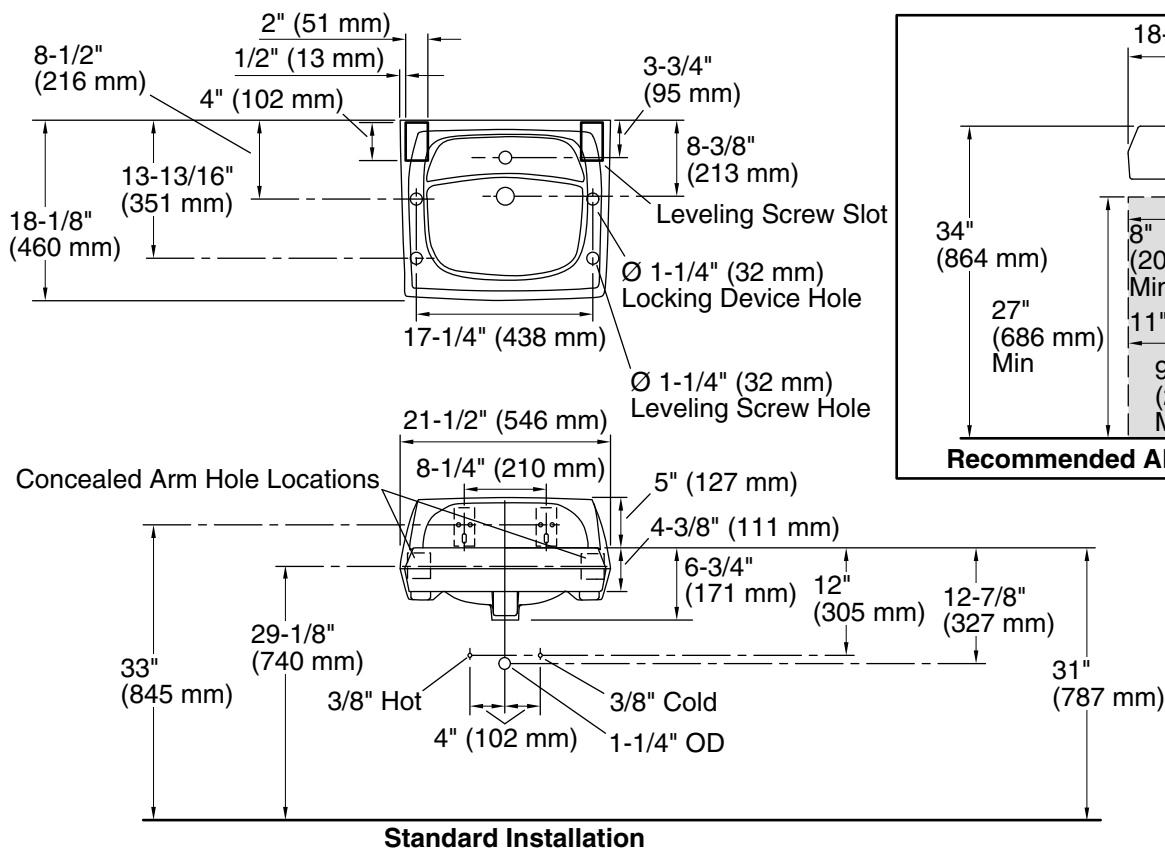

Kingston™
Wall-Mount Bathroom Sink
K-2007

Features

- Made from premium materials that withstand high-volume usage
- 21-1/4" (540 mm) x 18-1/8" (460 mm)
- Faucet sold separately
- Includes wall hanger

Material

Color tiles intended for reference only.

Color Code Description

■ 0 White

Technical Information

All product dimensions are nominal.

Basin configuration:	Single Bowl
Basin area (Center):	Length: 10" (254 mm) Width: 15" (381 mm) Water depth: 3-1/4" (83 mm)
With overflow:	Yes
Number of deck holes:	1
Faucet hole(s):	1-3/8" (35 mm)
Soap/Lotion hole:	1-1/4" (32 mm)
Drain hole:	1-3/4" (44 mm)

Notes

Install this product according to the installation instructions.

Product dimensions are nominal and may vary per ASME A112.19.2 tolerances.

ADA, OBC, CSA B651 compliant when installed to the specific requirements of these regulations.