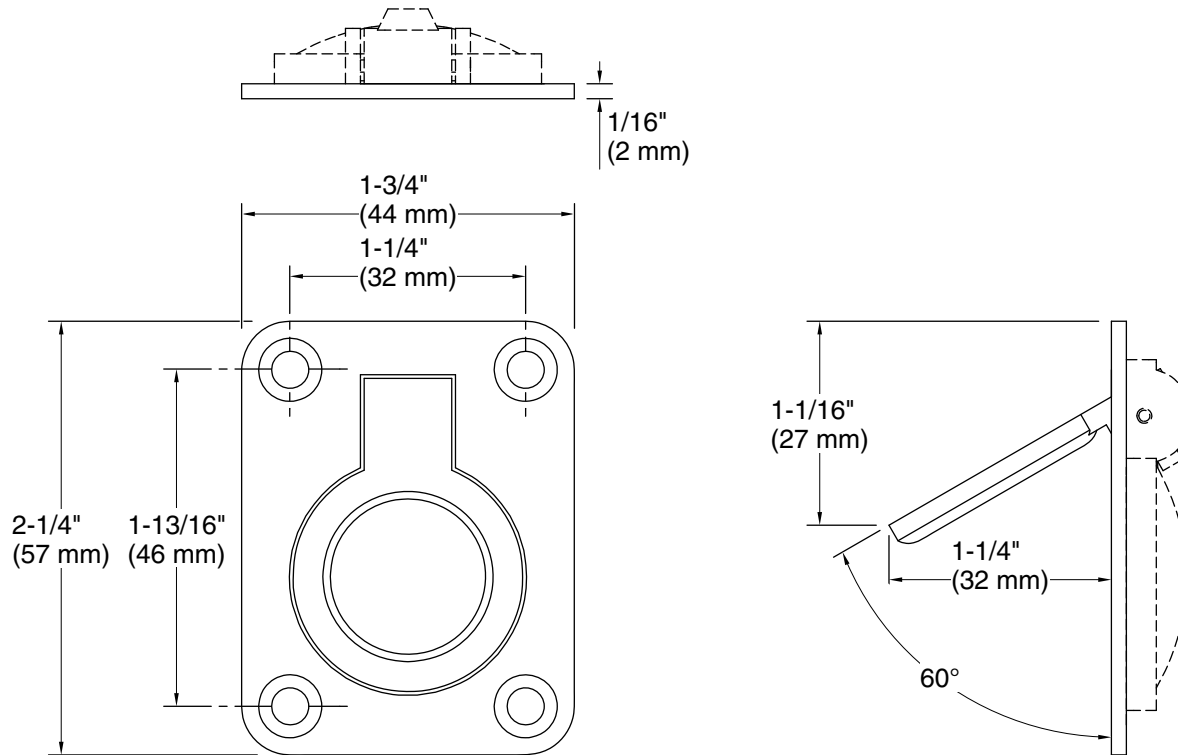

3-6-2026 22:11 - US/CA

THE BOLD LOOK
OF **KOHLER**®

Technical Information

All product dimensions are nominal.

Material: Zinc

Notes

Install this product according to the installation instructions.