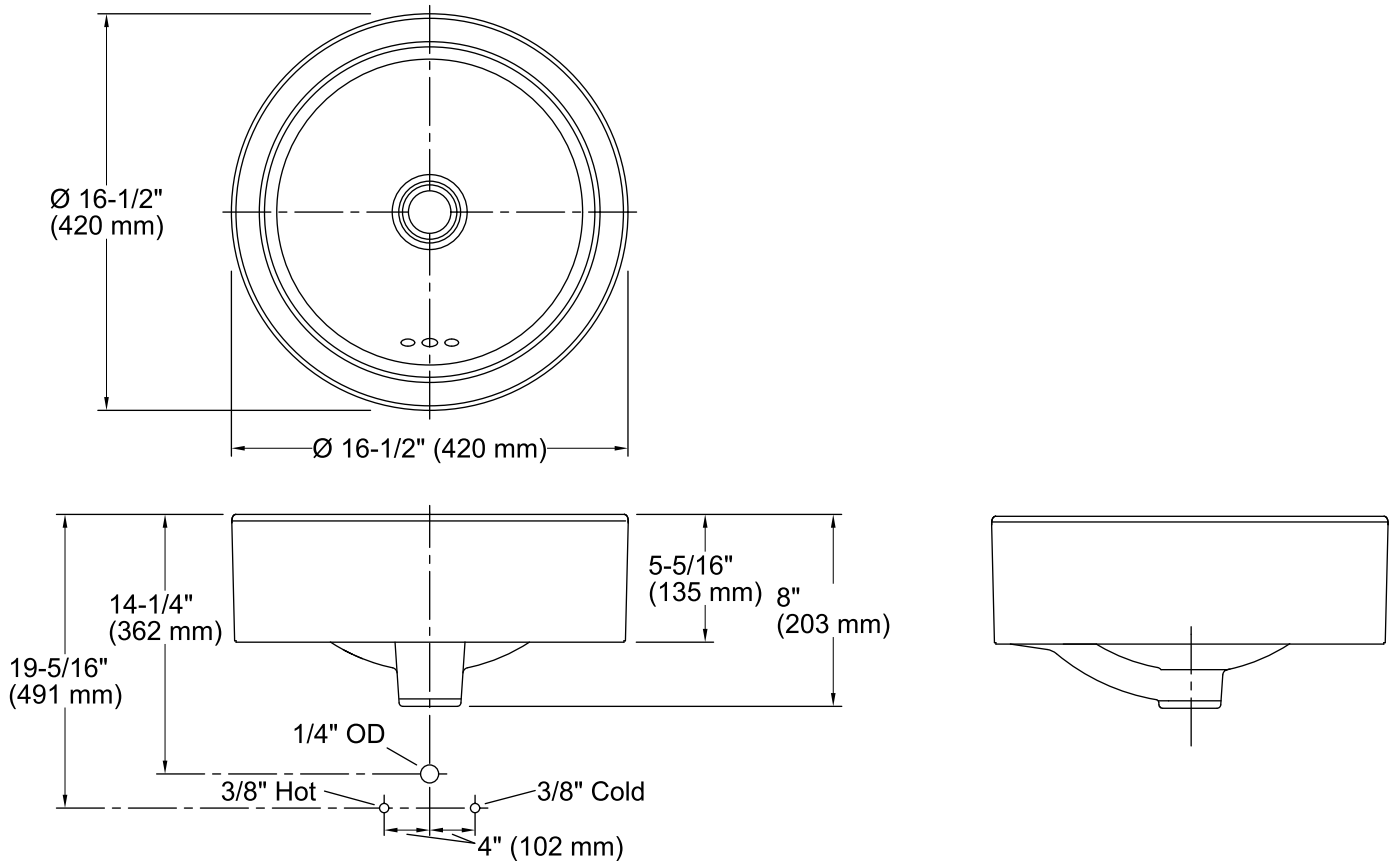

### Installation

- Drop-in or vessel.

### Technical Information

All product dimensions are nominal.

Bowl configuration:	Single
Installation:	Vessel
Bowl area:	Diameter: 15-1/2" (394 mm) Water depth: 5-3/4" (146 mm)
Drain hole:	1-3/4" (44 mm)
Template:	1144643-7, required, included