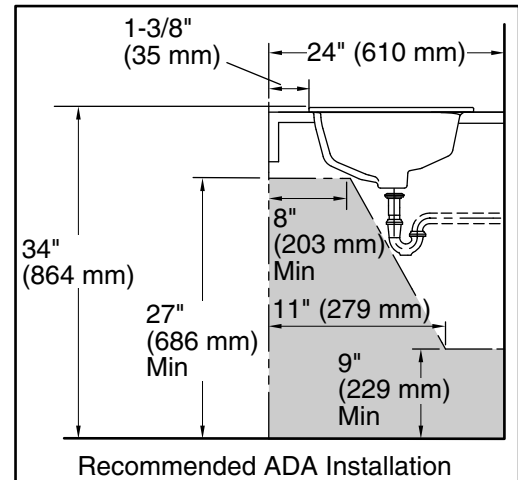

Technical Information

All product dimensions are nominal.

Basin configuration:	Single Bowl
Center(s):	8" (203 mm)
Bowl area (Only):	Length: 16-7/8" (429 mm) Width: 12-9/16" (319 mm) Water depth: 4" (102 mm)
With overflow:	Yes
Number of deck holes:	3
Faucet hole(s):	1-3/8" (35 mm)
Drain hole:	1-3/4" (44 mm)
Template:	1051936-7, required, included

Notes

Install this product according to the installation instructions.

NOTICE: Countertop manufacturer or cutter must use the cut-out template provided with the product, or a current one provided by Kohler Co. (call 1-800-4KOHLER). Kohler Co. is not responsible for cutout errors when the incorrect cut-out template is used.

Product dimensions are nominal and may vary per ASME A112.19.2 tolerances.

ADA, OBC, CSA B651 compliant when installed to the specific requirements of these regulations.