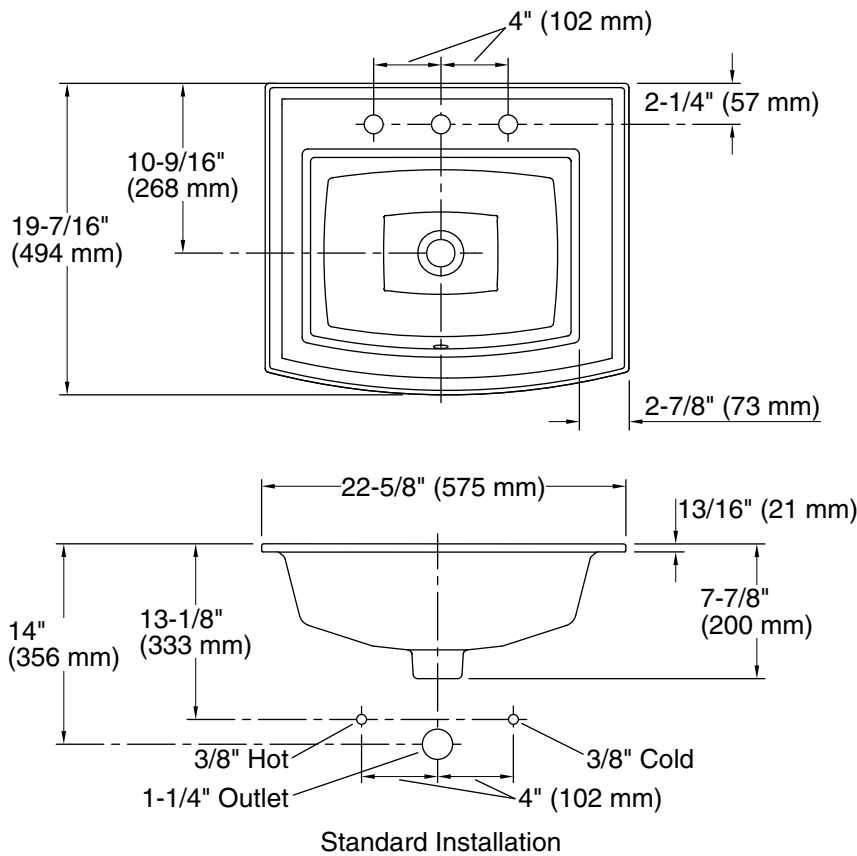

Technical Information

All product dimensions are nominal.

Basin configuration:	Single Bowl
Center(s):	8" (203 mm)
Bowl area (Only):	Length: 16-7/8" (429 mm) Width: 12-9/16" (319 mm) Water depth: 4" (102 mm)
With overflow:	Yes
Number of deck holes:	3
Faucet hole(s):	1-3/8" (35 mm)
Drain hole:	1-3/4" (44 mm)
Template:	1051936-7, required, included

Notes

Install this product according to the installation instructions.

NOTICE: Countertop manufacturer or cutter must use the cut-out template provided with the product, or a current one provided by Kohler Co. (call 1-800-4KOHLER). Kohler Co. is not responsible for cutout errors when the incorrect cut-out template is used.

Product dimensions are nominal and may vary per ASME A112.19.2 tolerances.

ADA, OBC, CSA B651 compliant when installed to the specific requirements of these regulations.