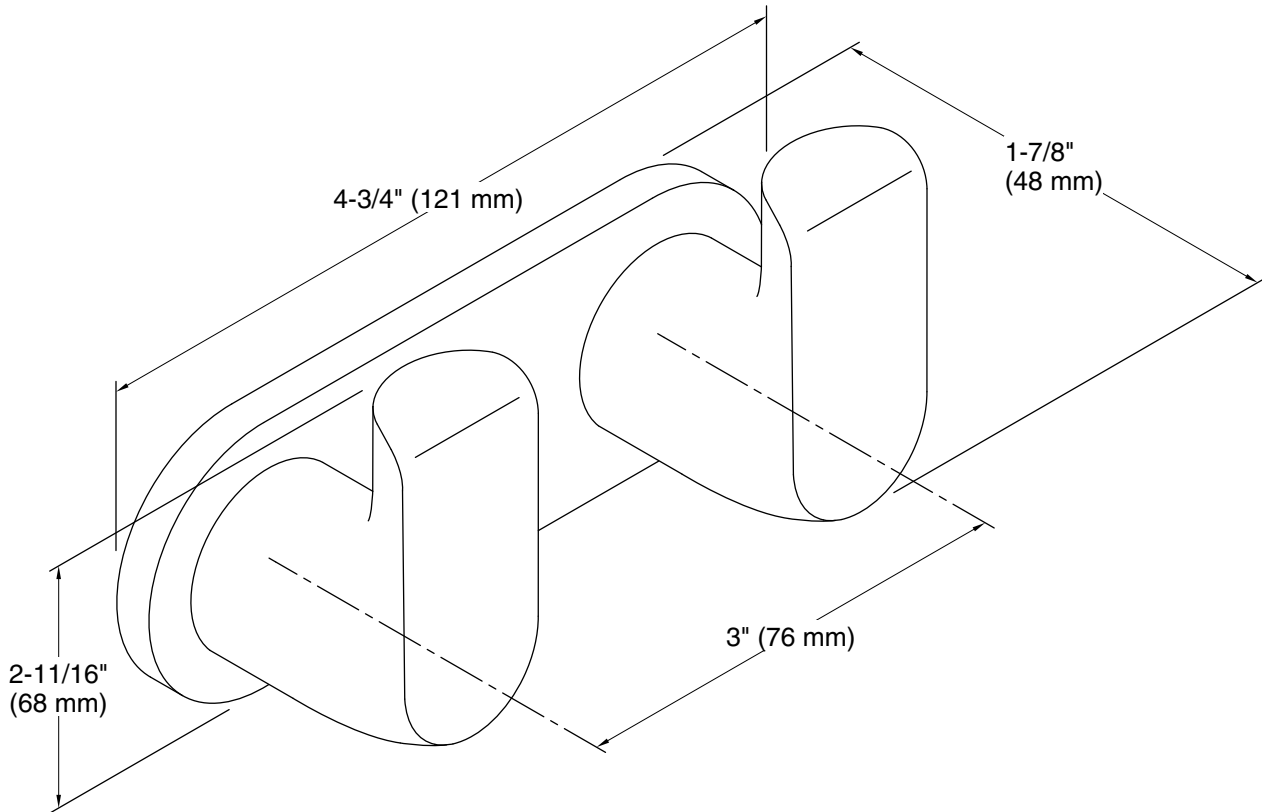

Avid®
double robe hook
K-97500

Features

- Double robe hook provides convenient hanging storage of robes, towels, and other bath items
- Coordinates with other products in the Avid collection
- Includes installation hardware

Technical Information

All product dimensions are nominal.

Material: Zinc

Notes

Install this product according to the installation instructions.

CAUTION: Risk of personal injury. Do not install these products in any area where they are likely to be used inadvertently as a grab bar or support bar. These products are not designed or intended for use as a grab bar or support bar.