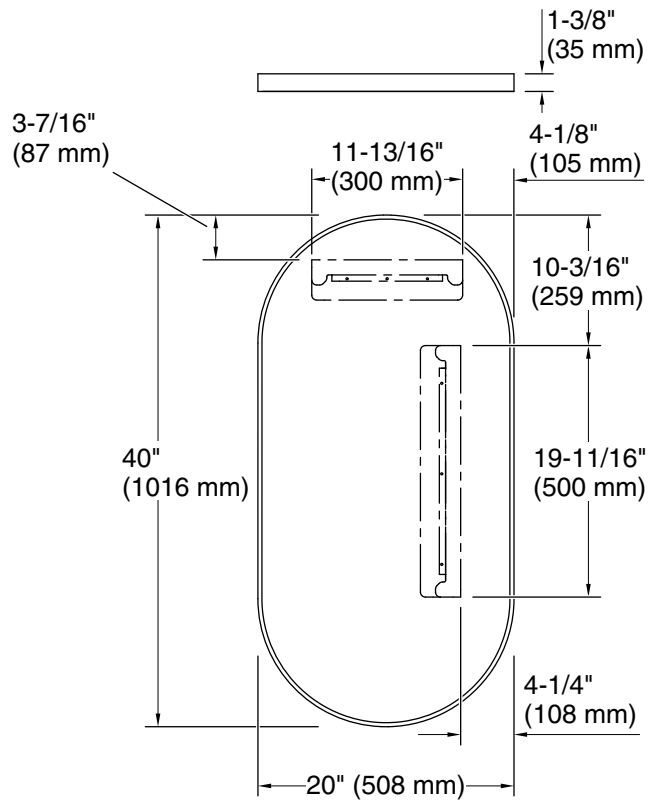

### Technical Information

All product dimensions are nominal.

Mirror type: Wall-mount

Lighting included: No