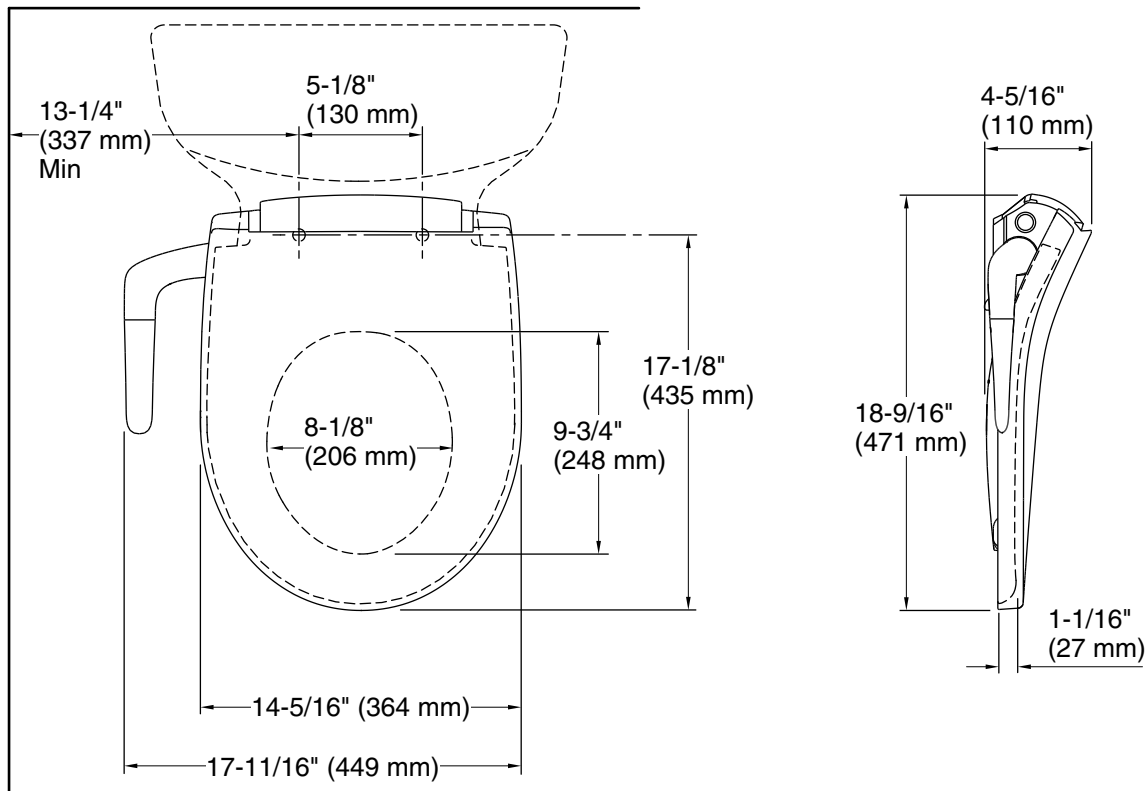

Features

- Single wand provides ambient-water cleansing
- Adjust water spray position and pressure using the convenient side handle
- Self-cleaning wand automatically rinses after each use
- Integrated lift tab on seat edge offers a more hygienic solution for raising and lowering
- Quiet-Close™ functionality to prevent seat from slamming
- Quick-Release™ functionality allows seat to be removed easily from toilet for convenient cleaning
- Quick-Attach® hardware for fast and secure installation
- Grip-Tight bumpers hold seat firmly in place
- Ergonomically contoured seat for user comfort
- Fits most round-front toilets

Material

- Plastic construction

Installation

- Requires connection to toilet water supply line. All hoses and connections are included

Codes/Standards

None Applicable

KOHLER® One-Year Limited Warranty

See website for detailed warranty information.

Available Colors/Finishes

Color tiles intended for reference only.

Color	Code	Description
	0	White
	96	Biscuit

Technical Information

All product dimensions are nominal.

Seat shape type: Round-front
 Seat front type: Closed-front
 Seat-mounting holes: 5-1/2" (140 mm)