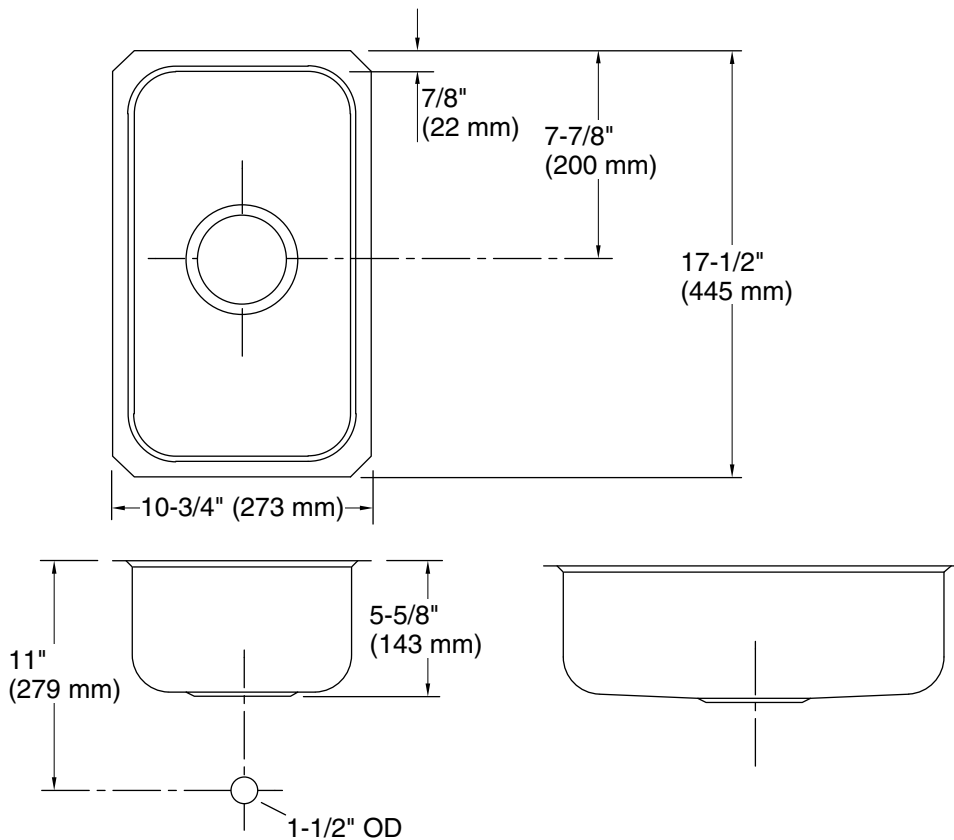

Undertone®

10-3/4" undermount single-bowl kitchen sink
K-3333

Features

- 15" (381 mm) minimum base cabinet width
- Single bowl
- 5-1/2" (140 mm) depth
- Includes installation hardware

Material

- Premium 18-gauge stainless steel

2-10-2026 20:28 - US/CA

THE BOLD LOOK
OF **KOHLER®**

Technical Information

All product dimensions are nominal.

Basin configuration: Single Bowl

Min. base cabinet width: 15" (381 mm)

Bowl area (Only): Length: 9" (229 mm)
 Width: 15-3/4" (400 mm)
 Bowl depth: 5-1/2" (140 mm)

Drain hole: 3-5/8" (92 mm)

Template: 113194-7, required, included

Notes

Install this product according to the installation instructions.

ADA compliant when installed to the specific requirements of these regulations.