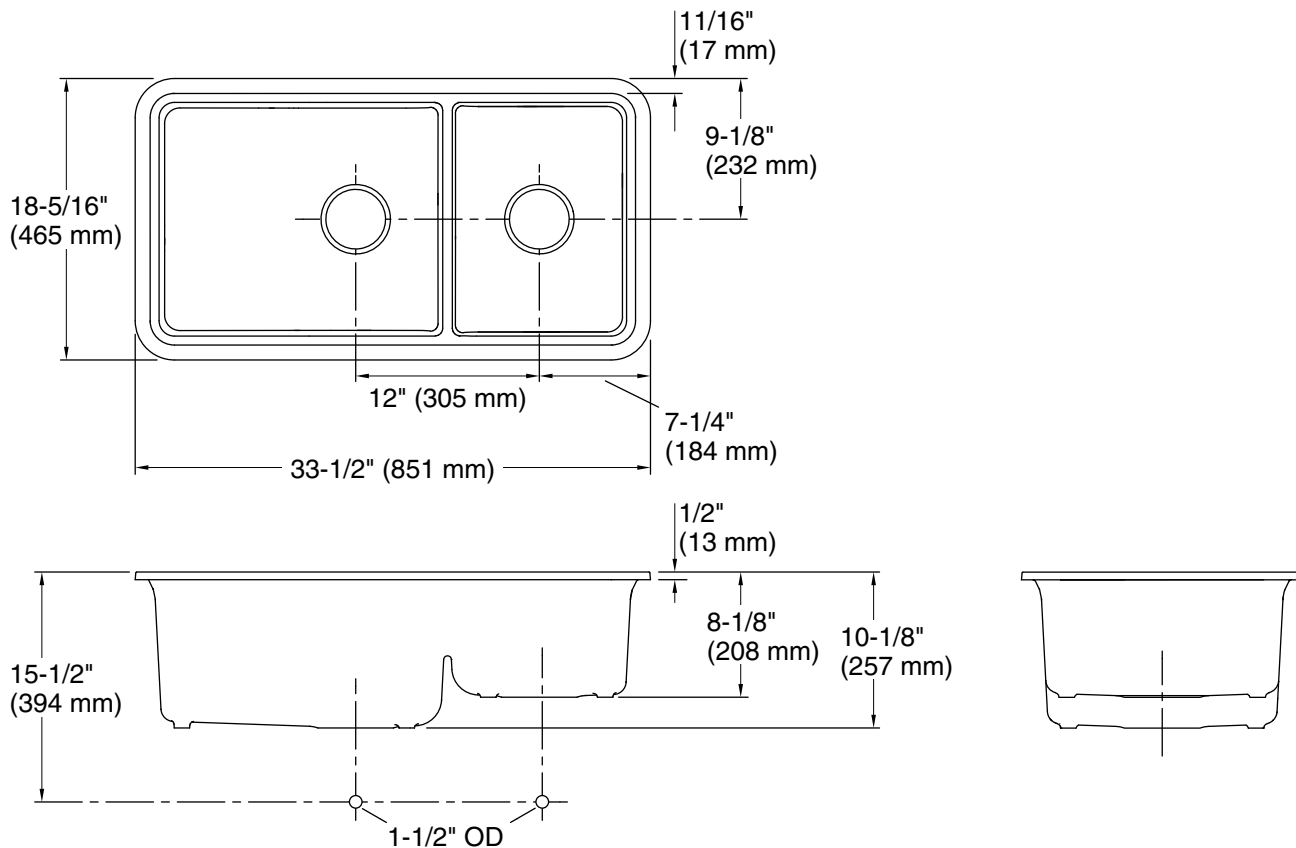

Features

- 36" minimum base cabinet width
- Large/medium bowls
- Versatile design allows large bowl to be installed on the right or left
- Large bowl depth: 9-1/2" (241 mm); small bowl depth: 7-1/2" (191 mm)
- Slim divider creates more space while allowing you to completely submerge pots and pans
- Offset drain in larger bowl increases workspace in the sink
- Includes sink rack
- Includes cutout templates and installation clips
- Matte finish offers rich, dimensional color

Technical Information

All product dimensions are nominal.

Basin configuration: Large Bowl on Left

Min. base cabinet width: 36" (914 mm)

Bowl area (Double Equal Basins):
 Length: 18-7/16" (468 mm)
 Width: 15-3/16" (386 mm)
 Bowl depth: 9-1/2" (241 mm)
 Water depth: 9-1/2" (241 mm)

Bowl area (Double Equal Basins):
 Length: 11-5/16" (288 mm)
 Width: 15-3/16" (386 mm)
 Bowl depth: 7-1/2" (191 mm)
 Water depth: 7-1/2" (191 mm)

Drain hole: 3-7/8" (98 mm)

Template: 1256394-7, required, included