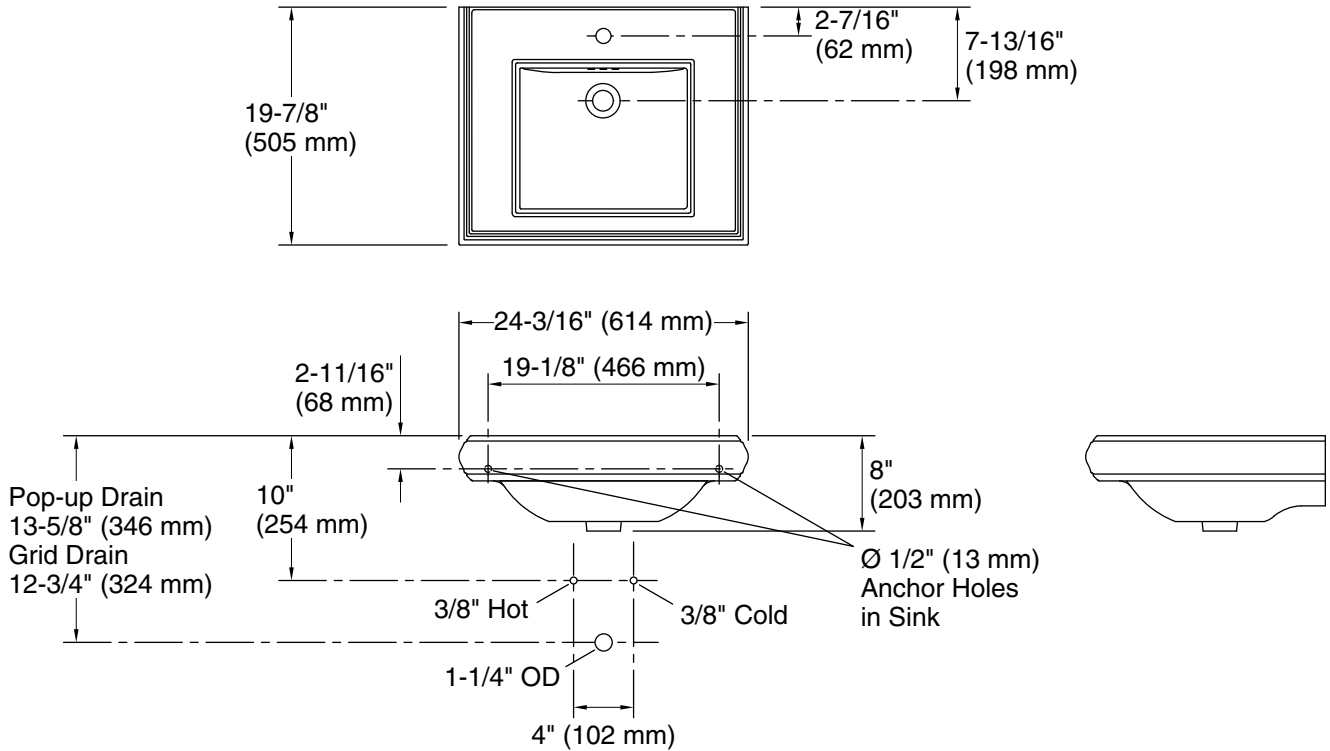

**Memoirs®**  
Pedestal/Console Table Bathroom Sink  
**K-2239-1**

**Features**

- Single faucet hole
- Refined rectangular basin
- Overflow drain
- Combines with the K-2267 pedestal to create the K-2238-1 Memoirs pedestal sink
- Combines with the K-30009 Memoirs console table legs to create a complete console table solution
- Coordinates with other products in the Memoirs collection

### Technical Information

All product dimensions are nominal.

Basin configuration:	Single Bowl
Bowl area:	Length: 15" (381 mm) Width: 13" (330 mm) Water depth: 4-1/2" (114 mm)
With overflow:	Yes
Number of deck holes:	1
Faucet hole(s):	1-3/8" (35 mm)
Drain hole:	1-3/4" (44 mm)