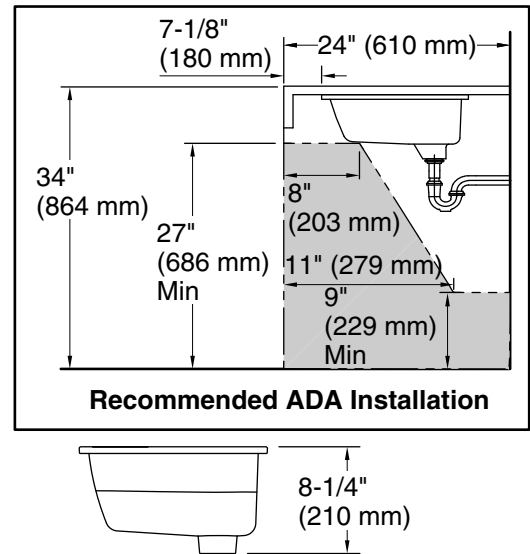

Color tiles intended for reference only.

Color	Code	Description
	0	White
	96	Biscuit
	NY	Dune
	7	Black Black™

Technical Information

All product dimensions are nominal.

Basin configuration:	Single Bowl
Bowl area:	Length: 18-3/8" (467 mm) Width: 11-5/8" (295 mm) Water depth: 4-5/8" (117 mm)
With overflow:	No
Drain hole:	1-3/4" (44 mm)
Template:	1053195-7, required, not included

Notes

Install this product according to the installation instructions.

The product diagram is based on the K-8998 adjustable P-trap with 1" (25 mm) of tailpiece exposed.

NOTICE: Countertop manufacturer or cutter must use the current product template available at www.kohler.com, or by calling 1-800-4KOHLER. Kohler Co. is not responsible for cutout errors when the incorrect cutout template is used.