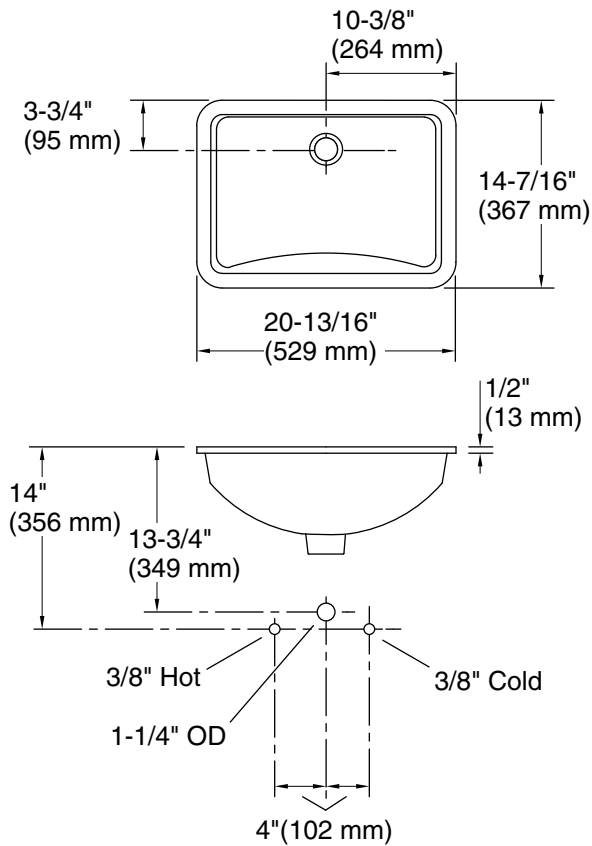

Color tiles intended for reference only.

Color	Code	Description
	0	White
	96	Biscuit
	NY	Dune
	7	Black Black™

Technical Information

All product dimensions are nominal.

Basin configuration:	Single Bowl
Bowl area:	Length: 18-3/8" (467 mm) Width: 11-5/8" (295 mm) Water depth: 4-5/8" (117 mm)
With overflow:	No
Drain hole:	1-3/4" (44 mm)
Template:	1053195-7, required, not included

Notes

Install this product according to the installation instructions.

The product diagram is based on the K-8998 adjustable P-trap with 1" (25 mm) of tailpiece exposed.

NOTICE: Countertop manufacturer or cutter must use the current product template available at www.kohler.com, or by calling 1-800-4KOHLER. Kohler Co. is not responsible for cutout errors when the incorrect cutout template is used.

Product dimensions are nominal and may vary per ASME A112.19.2 tolerances.

ADA compliant when installed to the specific requirements of these regulations.