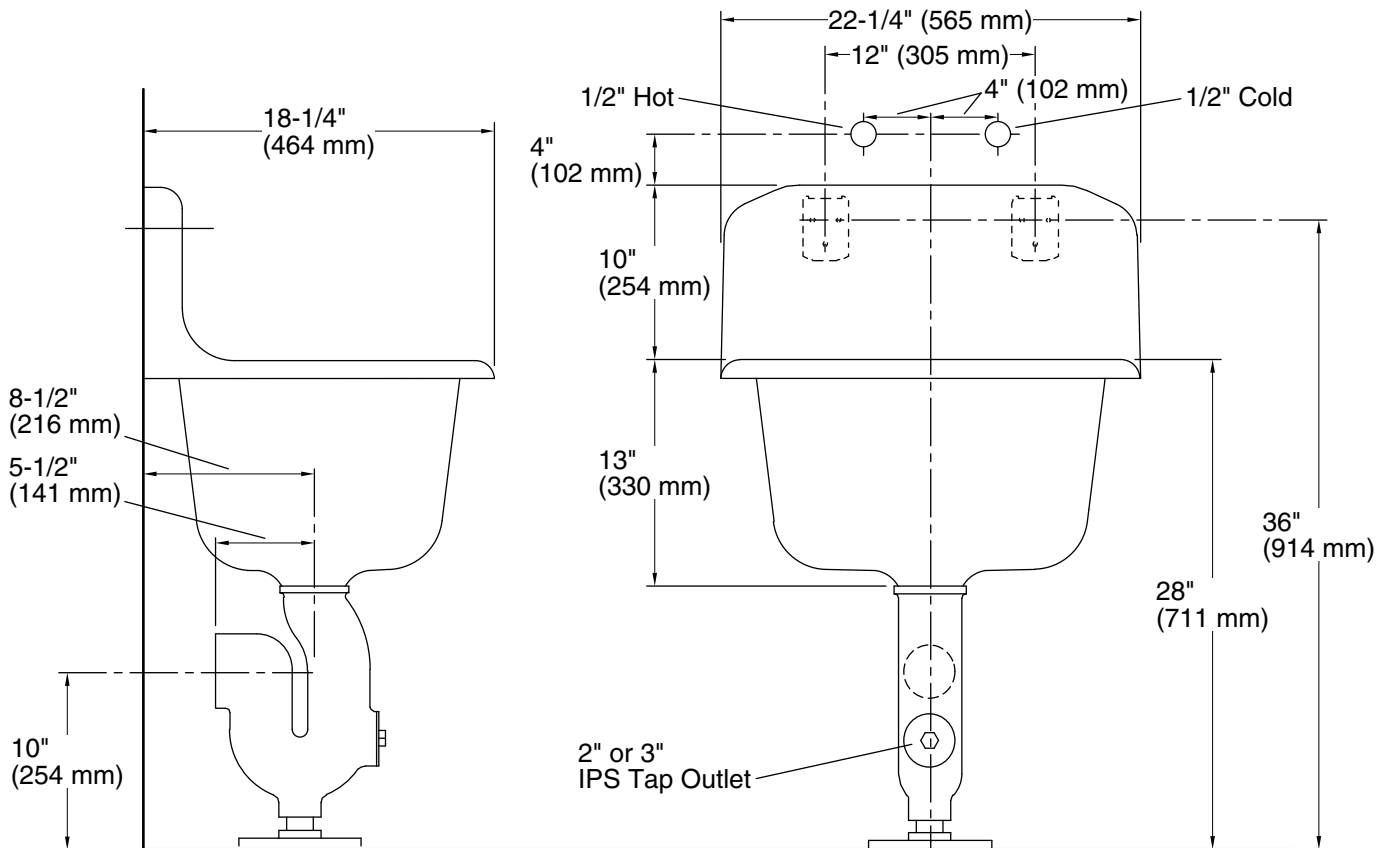

Features

- 22-1/4" (565 mm) x 18-1/4" (464 mm)
- Blank back
- Includes rim guard for added durability
- Sink exterior is an unpainted, ground-coat surface. Submitted pictures are customer photos that may reflect an alteration to the exterior, such as painting or refinishing, and may no longer reflect the raw elements of the cast iron material as purchased
- Rectangular basin
- Without overflow

Color	Code	Description
-------	------	-------------

	0	White
---	---	-------

Technical Information

All product dimensions are nominal.

Basin configuration:	Single Bowl
Bowl area (Basin #1):	Length: 18" (457 mm) Width: 14" (356 mm) Water depth: 12" (305 mm)
With overflow:	No
Number of deck holes:	2
Drain hole:	3-1/8" (80 mm)