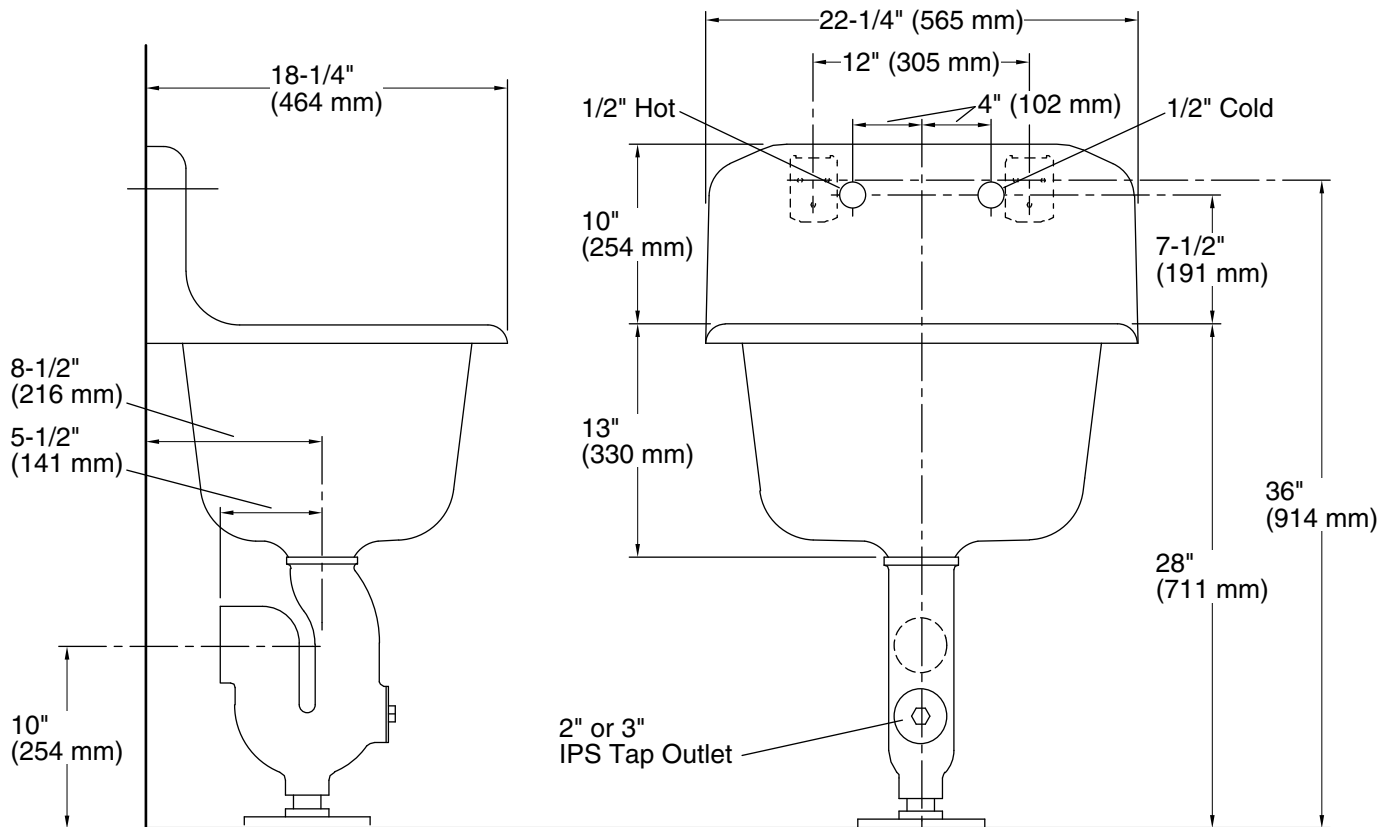

Features

- 22-1/4" (565 mm) x 18-1/4" (464 mm)
- 8" (203 mm) widespread faucet holes
- Stainless steel rim guard adds durability
- Sink exterior is an unpainted, ground-coat surface. Submitted pictures are customer photos that may reflect an alteration to the exterior, such as painting or refinishing, and may no longer reflect the raw elements of the cast iron material as purchased
- Rectangular basin
- Without overflow
- Sink drain with strainer sold separately

| Color | Code | Description |
|-------|------|-------------|
|-------|------|-------------|

| | | |
|---|---|-------|
|  | 0 | White |
|---|---|-------|

Technical Information

All product dimensions are nominal.

| | |
|--------------------------|--|
| Basin configuration: | Single Bowl |
| Center(s): | 8" (203 mm) |
| Min. base cabinet width: | 26" (660 mm) |
| Bowl area (Only): | Length: 18" (457 mm) Width: 14" (356 mm) Water depth: 12" (305 mm) |
| With overflow: | No |
| Number of deck holes: | 2 |
| Faucet hole(s): | 1-1/2" (38 mm) |
| Drain hole: | 3-1/8" (80 mm) |