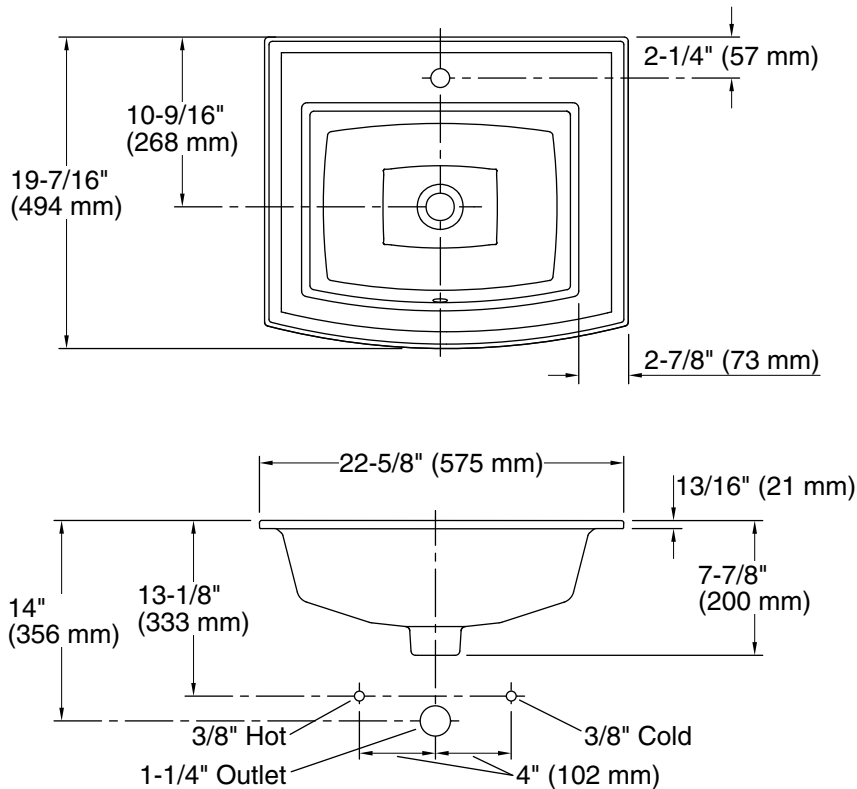

Features

- Single faucet hole
- Classic rectangular basin
- Overflow drain
- Coordinates with other products in the Archer collection

Material

- Vitreous china

Installation

- Drop-in

Recommended Products/Accessories

Standard Installation

Technical Information

All product dimensions are nominal.

Basin configuration:	Single Bowl
Bowl area (Only):	Length: 16-7/8" (429 mm) Width: 12-9/16" (319 mm) Water depth: 4" (102 mm)
With overflow:	Yes
Number of deck holes:	1
Faucet hole(s):	1-3/8" (35 mm)
Drain hole:	1-3/4" (44 mm)
Template:	Drop-in, 1051936-7, required, included