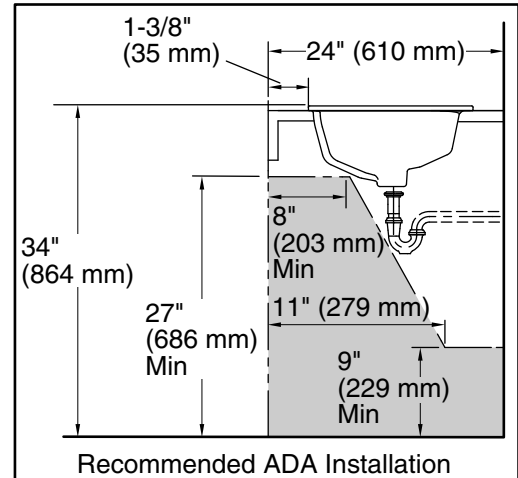

Standard Installation

Technical Information

All product dimensions are nominal.

Basin configuration:	Single Bowl
Bowl area (Only):	Length: 16-7/8" (429 mm) Width: 12-9/16" (319 mm) Water depth: 4" (102 mm)
With overflow:	Yes
Number of deck holes:	1
Faucet hole(s):	1-3/8" (35 mm)
Drain hole:	1-3/4" (44 mm)
Template:	Drop-in, 1051936-7, required, included