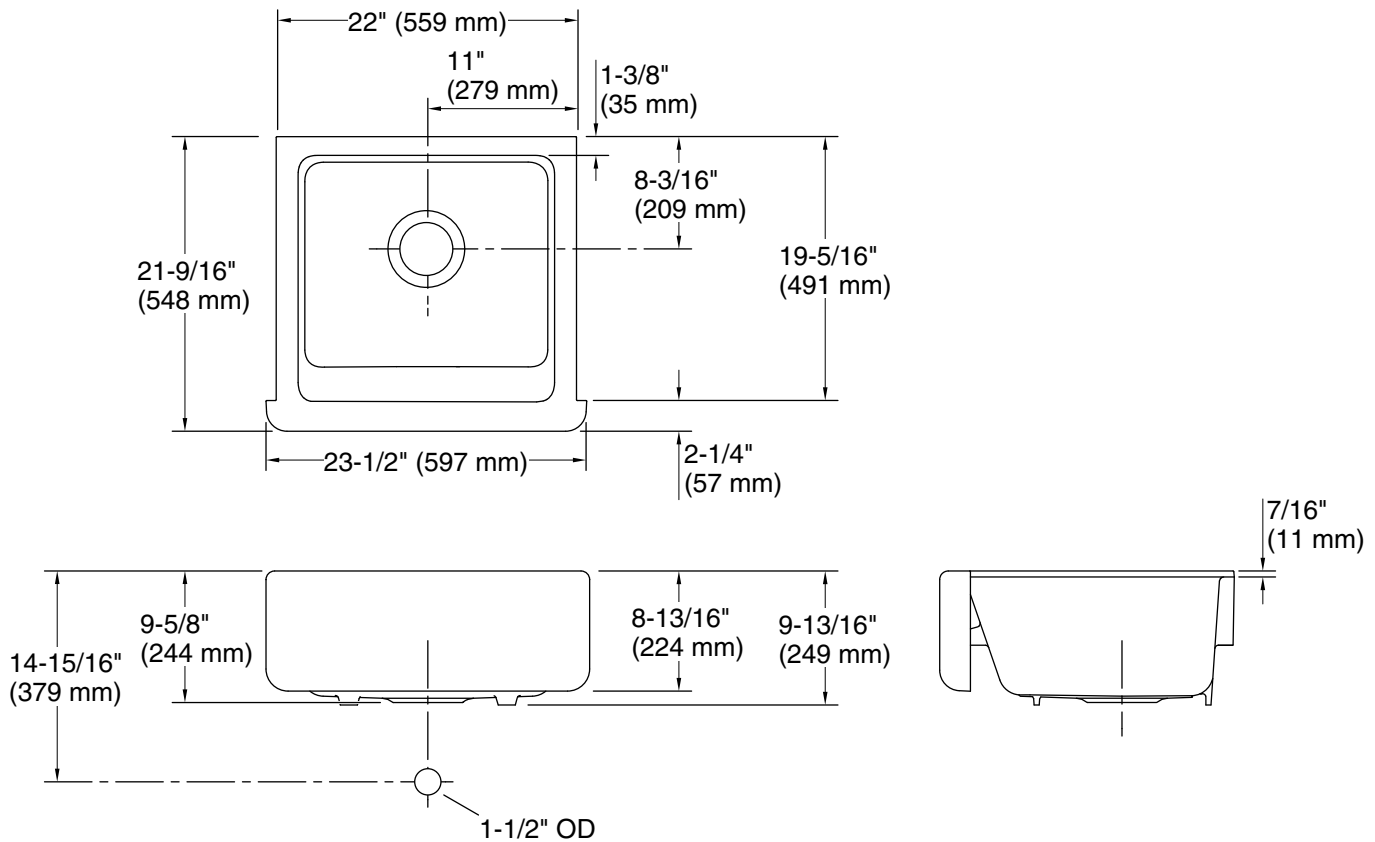

### Features

- Fits minimum 24" (610 mm) apron sink base cabinet
- Single bowl
- 9" (229 mm) depth provides generous workspace
- Self-Trimming® apron overlaps cabinet face for easy installation and beautiful results

## Technical Information

All product dimensions are nominal.

Basin configuration: Single Bowl  
 Min. base cabinet width: 24" (610 mm)

Bowl area (Only): Length: 18-13/16" (477 mm)  
 Width: 18-1/16" (459 mm)  
 Bowl depth: 9" (229 mm)  
 Water depth: 9" (229 mm)

Drain hole: 3-5/8" (92 mm)

Template: 1247417, required, included  
 1239229-7, required, included