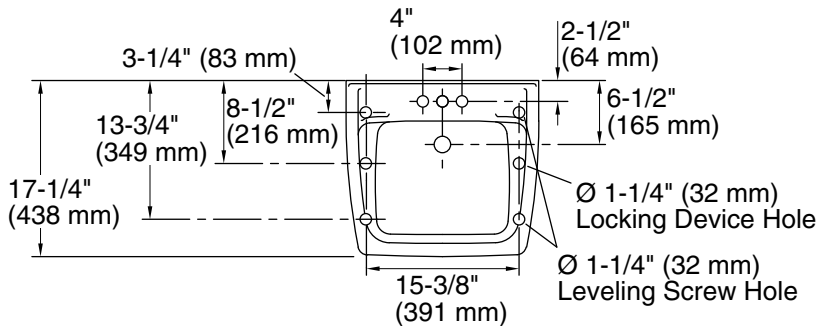

Color Code Description

	0	White
	96	Biscuit

1-800-4KOHLER (1-800-456-4537)

Kohler Co. reserves the right to make revisions without notice to product specifications.

For the most current Specification Sheet, go to www.kohler.com USA or www.kohler.ca Canada

2-3-2026 23:19 - US/CA

THE BOLD LOOK
OF **KOHLER**®

Technical Information

All product dimensions are nominal.

Basin configuration:	Single Bowl
Center(s):	4" (102 mm)
Bowl area (Only):	Length: 14" (356 mm) Width: 11" (279 mm) Water depth: 4-7/16" (113 mm)
With overflow:	Yes
Number of deck holes:	3
Faucet hole(s):	1-1/4" (32 mm)
Drain hole:	1-3/4" (44 mm)

Notes

Install this product according to the installation instructions.

Product dimensions are nominal and may vary per ASME A112.19.2 tolerances.

ADA compliant when installed to the specific requirements of these regulations.