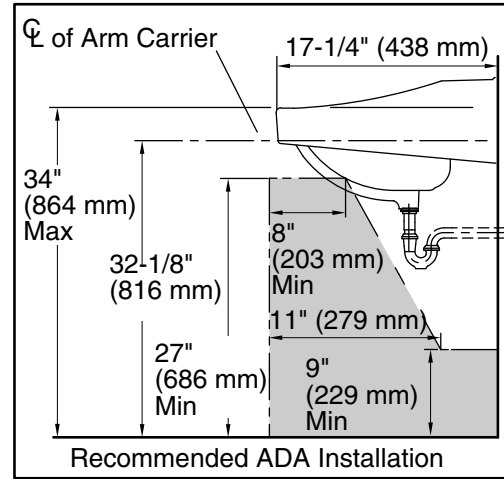

2-3-2026 23:19 - US/CA

THE BOLD LOOK
OF **KOHLER**®

Technical Information

All product dimensions are nominal.

Basin configuration:	Single Bowl
Center(s):	4" (102 mm)
Bowl area (Only):	Length: 14" (356 mm) Width: 11" (279 mm) Water depth: 4-7/16" (113 mm)
With overflow:	Yes
Number of deck holes:	3
Faucet hole(s):	1-1/4" (32 mm)
Drain hole:	1-3/4" (44 mm)

Notes

Install this product according to the installation instructions.

Product dimensions are nominal and may vary per ASME A112.19.2 tolerances.

ADA compliant when installed to the specific requirements of these regulations.