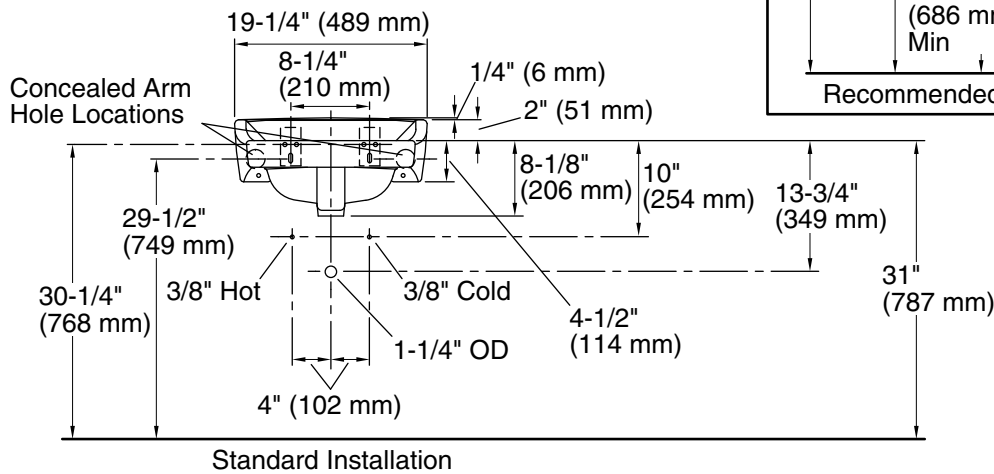

Color Code Description

	0	White
	96	Biscuit

1-800-4KOHLER (1-800-456-4537)

Kohler Co. reserves the right to make revisions without notice to product specifications.

For the most current Specification Sheet, go to www.kohler.com USA or www.kohler.ca Canada

2-3-2026 23:19 - US/CA

THE BOLD LOOK
OF **KOHLER**®

Technical Information

All product dimensions are nominal.

Basin configuration:	Single Bowl
Center(s):	4" (102 mm)
Bowl area (Only):	Length: 14" (356 mm) Width: 11" (279 mm) Water depth: 4-7/16" (113 mm)
With overflow:	Yes
Number of deck holes:	3
Faucet hole(s):	1-1/4" (32 mm)
Drain hole:	1-3/4" (44 mm)

Notes

Install this product according to the installation instructions.

Product dimensions are nominal and may vary per ASME A112.19.2 tolerances.

ADA compliant when installed to the specific requirements of these regulations.