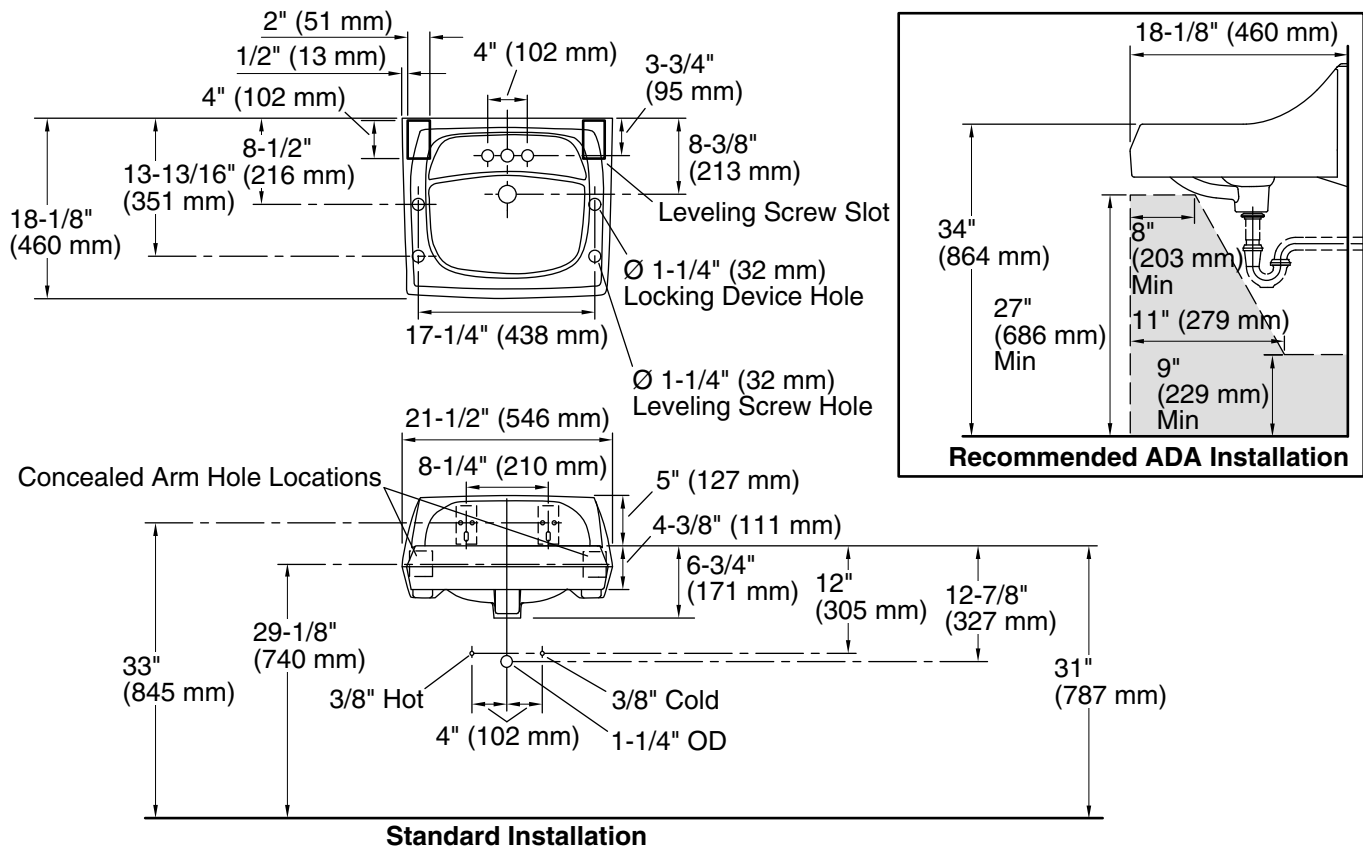

Features

- Made from premium materials that withstand high-volume usage
- 21-1/4" (540 mm) x 18-1/8" (460 mm)
- Faucet sold separately
- Includes wall hanger

Material

- Vitreous china

Installation

- Wall-mount
- Drilled for concealed arm carrier installation

See website for detailed warranty information.

Available Colors/Finishes

Color tiles intended for reference only.

Color	Code	Description
	0	White
	96	Biscuit
	7	Black Black™

Technical Information

All product dimensions are nominal.

Basin configuration:	Single Bowl
Center(s):	4" (102 mm)
Bowl area (Basin #1):	Length: 16" (406 mm) Width: 10" (254 mm) Water depth: 3-1/8" (79 mm)
With overflow:	Yes
Number of deck holes:	3
Faucet hole(s):	1-1/4" (32 mm)
Drain hole:	1-3/4" (44 mm)

Notes

Install this product according to the installation instructions.

Product dimensions are nominal and may vary per ASME A112.19.2 tolerances.

ADA, CSA B651 compliant when installed to the specific requirements of these regulations.