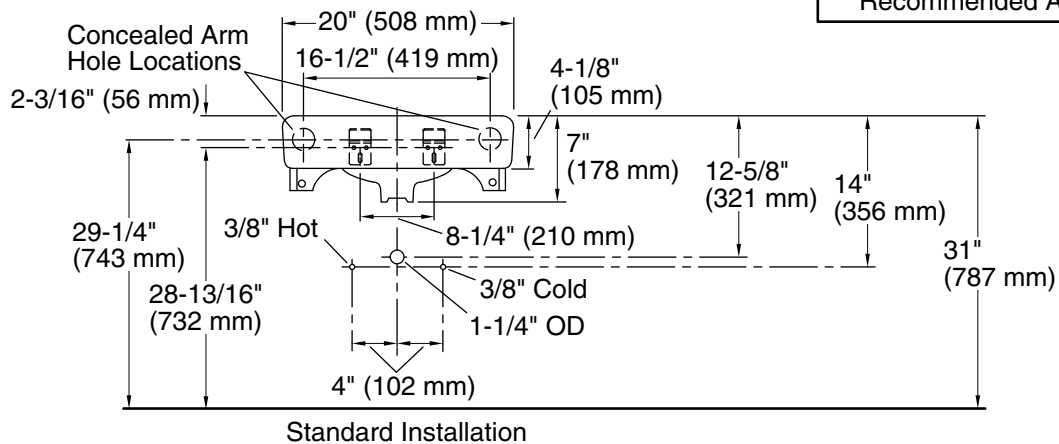

## Features

- Made from premium materials that withstand high-volume usage
- 20" (508 mm) x 18" (457 mm)
- Single-hole drilling
- With sealed overflow for commercial and hospitals jobs

## Technical Information

All product dimensions are nominal.

Basin configuration:	Single Bowl
Bowl area (Only):	Length: 18" (457 mm)
	Width: 13" (330 mm)
	Water depth: 4-7/8" (124 mm)
With overflow:	No
Number of deck holes:	1
Faucet hole(s):	1-3/8" (35 mm)
Drain hole:	1-3/4" (44 mm)