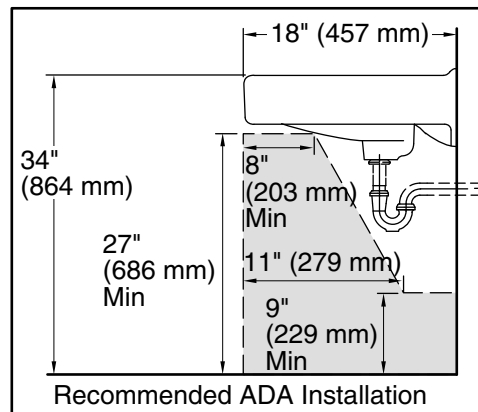

## Features

- Made from premium materials that withstand high-volume usage
- 20" (508 mm) x 18" (457 mm)
- Single-hole drilling
- With sealed overflow for commercial and hospitals jobs

## Technical Information

All product dimensions are nominal.

Basin configuration:	Single Bowl
Bowl area (Only):	Length: 18" (457 mm)
	Width: 13" (330 mm)
	Water depth: 4-7/8" (124 mm)
With overflow:	No
Number of deck holes:	1
Faucet hole(s):	1-3/8" (35 mm)
Drain hole:	1-3/4" (44 mm)