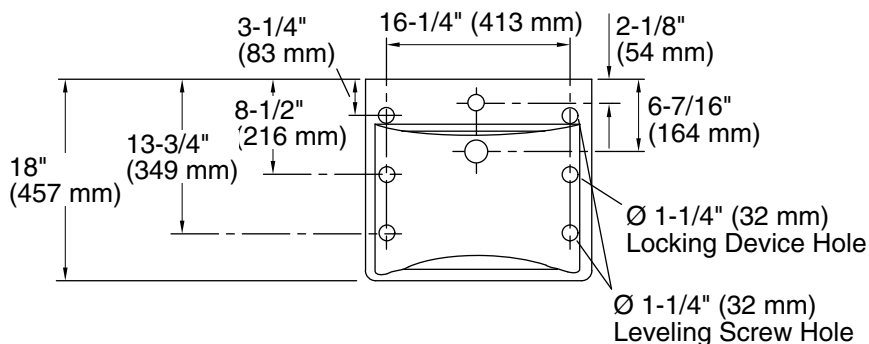

## Features

- Made from premium materials that withstand high-volume usage
- 20" (508 mm) x 18" (457 mm)
- Single-hole drilling
- With sealed overflow for commercial and hospitals jobs

## Technical Information

All product dimensions are nominal.

Basin configuration:	Single Bowl
Bowl area (Only):	Length: 18" (457 mm)
	Width: 13" (330 mm)
	Water depth: 4-7/8" (124 mm)
With overflow:	No
Number of deck holes:	1
Faucet hole(s):	1-3/8" (35 mm)
Drain hole:	1-3/4" (44 mm)