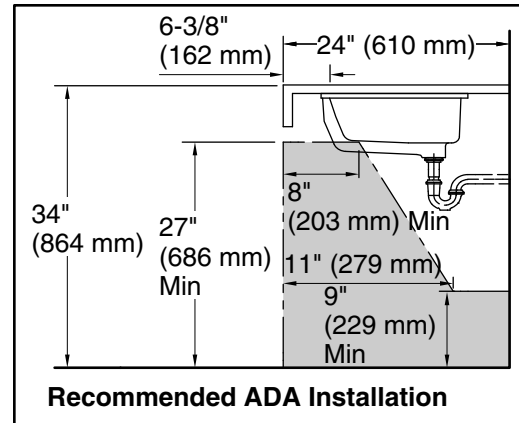

Technical Information

All product dimensions are nominal.

Basin configuration: Single Bowl

Min. base cabinet width: 27" (686 mm)

Bowl area (Basin #1):
Length: 20-5/8" (524 mm)
Width: 13-11/16" (348 mm)
Water depth: 4-1/4" (108 mm)

With overflow: Yes

Drain hole: 1-3/4" (44 mm)

Template: Undermount, 1002977-7, required, not included

Notes

Install this product according to the installation instructions.

The product diagram is based on the K-8998 adjustable P-trap with 1" (25 mm) of tailpiece exposed.

NOTICE: Countertop manufacturer or cutter must use the current product template available at www.kohler.com, or by calling 1-800-4KOHLER. Kohler Co. is not responsible for cutout errors when the incorrect cutout template is used.

Product dimensions are nominal and may vary per ASME A112.19.2 tolerances.

ADA compliant when installed to the specific requirements of these regulations.