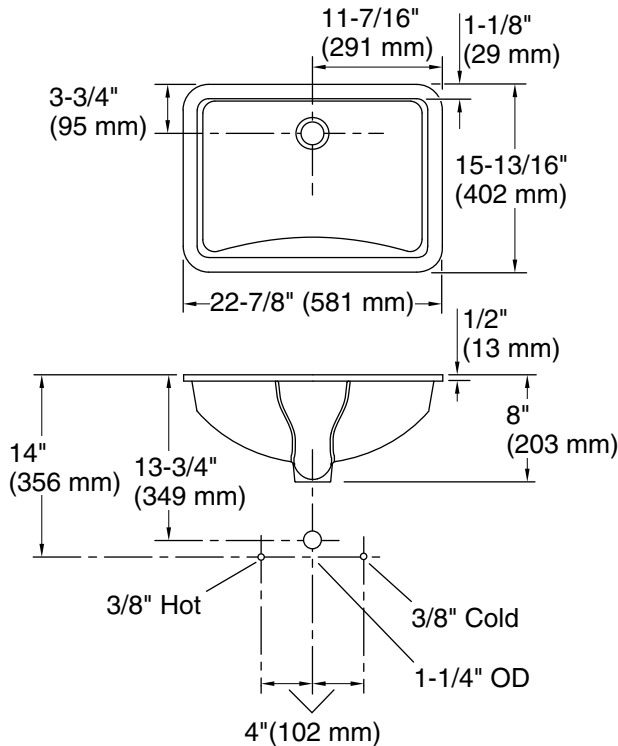

Technical Information

All product dimensions are nominal.

Basin configuration: Single Bowl

Min. base cabinet width: 27" (686 mm)

Bowl area (Basin #1):
Length: 20-5/8" (524 mm)
Width: 13-11/16" (348 mm)
Water depth: 4-1/4" (108 mm)

With overflow: Yes

Drain hole: 1-3/4" (44 mm)

Template: Undermount, 1002977-7, required, not included

Notes

Install this product according to the installation instructions.

The product diagram is based on the K-8998 adjustable P-trap with 1" (25 mm) of tailpiece exposed.

NOTICE: Countertop manufacturer or cutter must use the current product template available at www.kohler.com, or by calling 1-800-4KOHLER. Kohler Co. is not responsible for cutout errors when the incorrect cutout template is used.

Product dimensions are nominal and may vary per ASME A112.19.2 tolerances.

ADA compliant when installed to the specific requirements of these regulations.