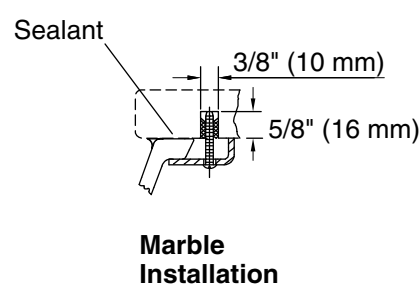

Technical Information

All product dimensions are nominal.

Basin configuration: Single Bowl

Min. base cabinet width: 27" (686 mm)

Bowl area (Basin #1):
Length: 20-5/8" (524 mm)
Width: 13-11/16" (348 mm)
Water depth: 4-1/4" (108 mm)

With overflow: Yes

Drain hole: 1-3/4" (44 mm)

Template: Undermount, 1002977-7, required, not included

Notes

Install this product according to the installation instructions.

The product diagram is based on the K-8998 adjustable P-trap with 1" (25 mm) of tailpiece exposed.

NOTICE: Countertop manufacturer or cutter must use the current product template available at www.kohler.com, or by calling 1-800-4KOHLER. Kohler Co. is not responsible for cutout errors when the incorrect cutout template is used.

Product dimensions are nominal and may vary per ASME A112.19.2 tolerances.

ADA compliant when installed to the specific requirements of these regulations.