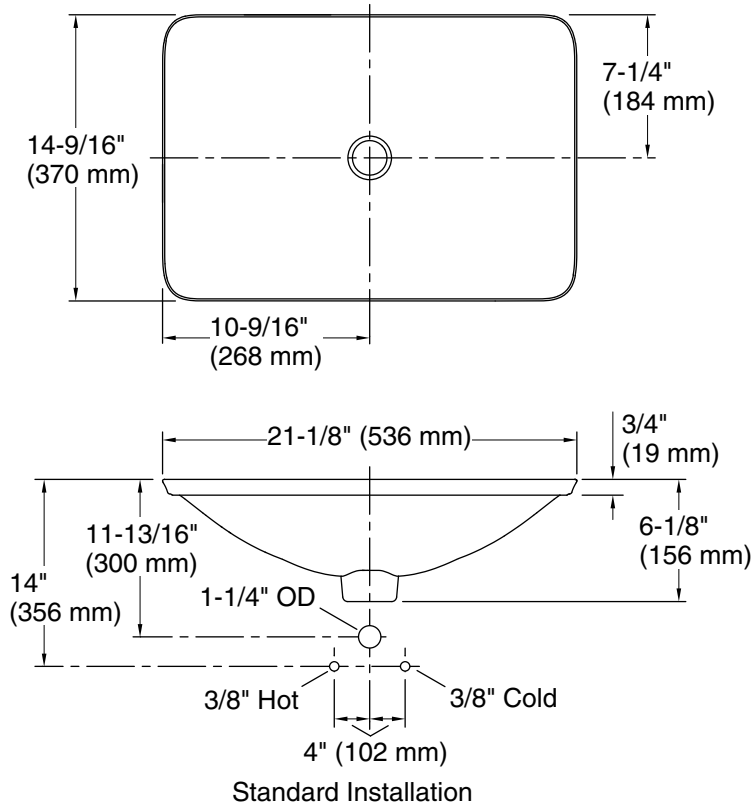

Features

- Rectangular basin with subtle lift at edges
- Wading pool design accommodates a wide variety of faucets
- No faucet holes; requires wall- or counter-mount faucet

Material

- Vitreous china

Installation

See website for detailed warranty information.

Available Colors/Finishes

Color tiles intended for reference only.

Color	Code	Description
	0	White
	96	Biscuit
	7	Black Black™

Technical Information

All product dimensions are nominal.

Basin configuration:	Single Bowl
Basin area (Only):	Length: 21-1/8" (536 mm) Width: 14-9/16" (370 mm) Bowl depth: 4-1/8" (105 mm) Water depth: 4-1/8" (105 mm)
With overflow:	No
Template:	1242828, required, included