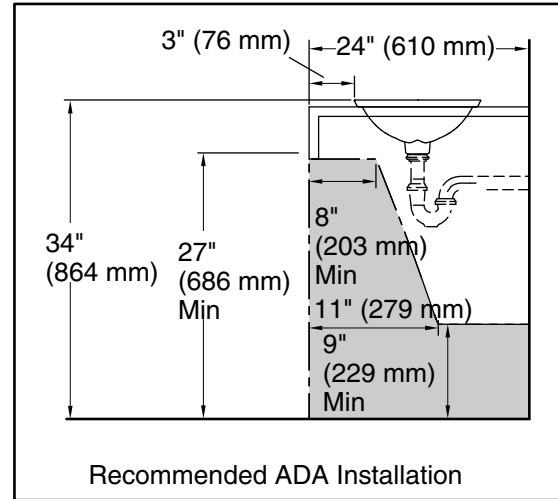

Technical Information

All product dimensions are nominal.

Basin configuration:	Single Bowl
Basin area (Only):	Length: 21-1/8" (536 mm) Width: 14-9/16" (370 mm) Bowl depth: 4-1/8" (105 mm) Water depth: 4-1/8" (105 mm)
With overflow:	No
Template:	1242828, required, included

Notes

Install this product according to the installation instructions.

NOTICE: Countertop manufacturer or cutter must use the cut-out template provided with the product, or a current one provided by Kohler Co. (call 1-800-4-KOHLER). Kohler Co. is not responsible for cutout errors when the incorrect cut-out template is used.

Product dimensions are nominal and may vary per ASME A112.19.2 tolerances.

ADA, CSA B651 compliant when installed to the specific requirements of these regulations.