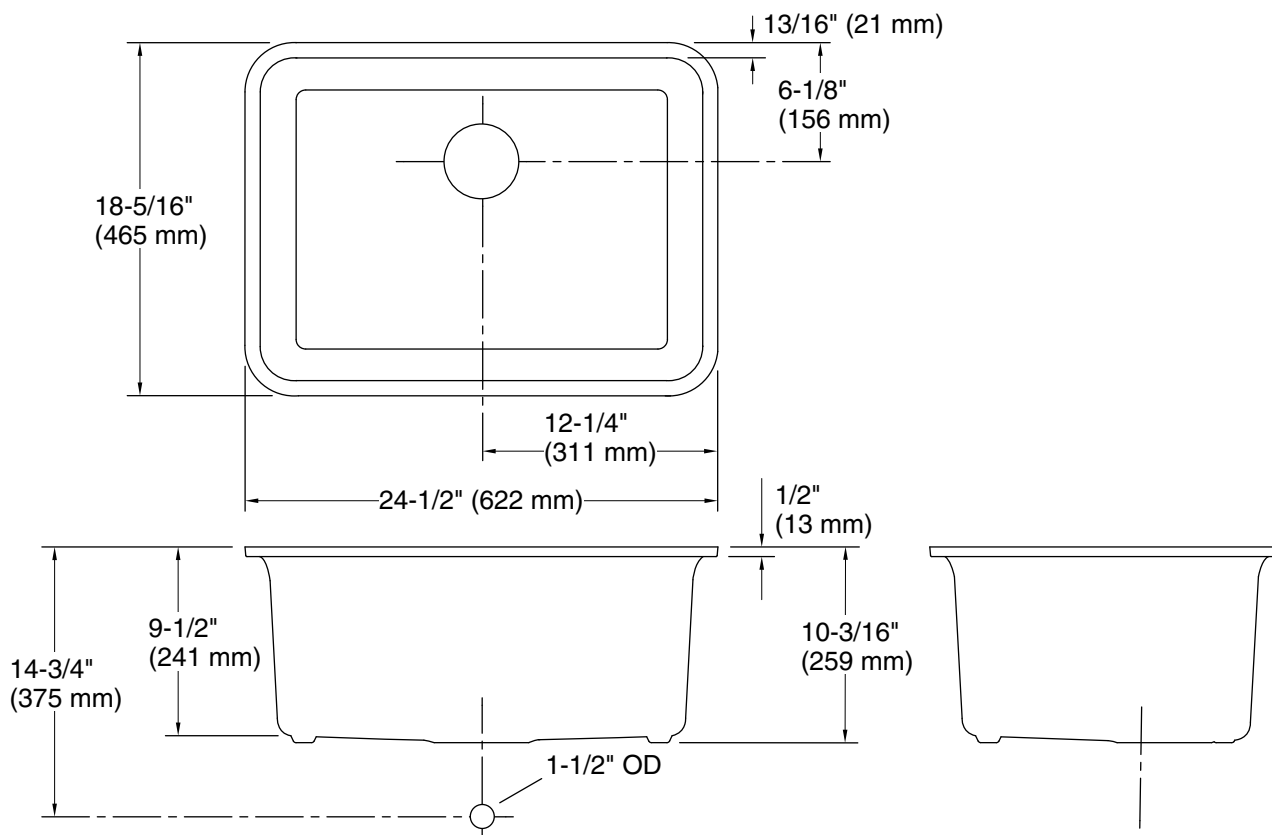

## Features

- 27" (686 mm) minimum base cabinet width
- Single bowl
- 9-1/2" (241 mm) depth provides generous workspace
- Includes sink rack
- Includes cutout templates and installation clips
- Matte finish offers rich, dimensional color

## Technical Information

All product dimensions are nominal.

Basin configuration: Single Bowl

Min. base cabinet width: 27" (686 mm)

Bowl area (Only): Length: 22-9/16" (573 mm)  
 Width: 16-3/8" (416 mm)  
 Bowl depth: 9-1/2" (241 mm)  
 Water depth: 9-1/2" (241 mm)