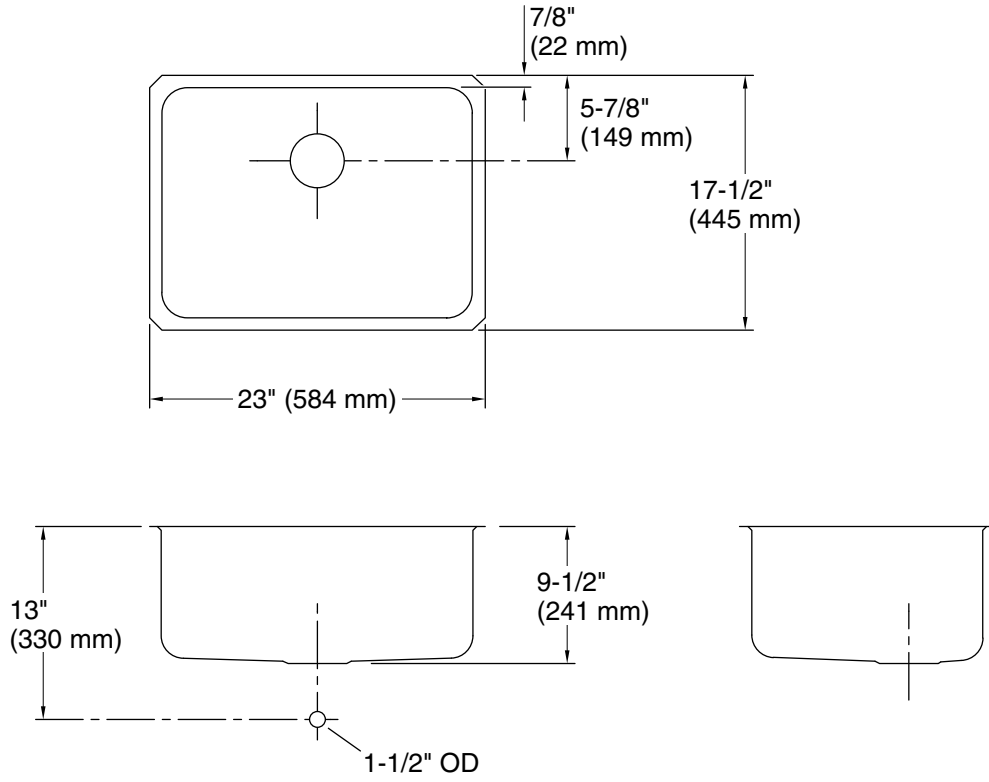

Undertone®

23" undermount single-bowl kitchen sink
K-3325

Features

- 27" (686 mm) minimum base cabinet width
- Single bowl
- 9-1/2" (241 mm) depth provides generous workspace
- Rear drain placement increases cabinet storage space underneath sink
- Includes installation hardware
- Sink drain with strainer sold separately

2-27-2026 22:49 - US/CA

THE BOLD LOOK
OF **KOHLER**®

Technical Information

All product dimensions are nominal.

Basin configuration: Single Bowl
 Min. base cabinet width: 27" (686 mm)

Bowl area (Center): Length: 21-1/4" (540 mm)
 Width: 15-3/4" (400 mm)
 Bowl depth: 9-1/2" (241 mm)
 Water depth: 9-1/2" (241 mm)

Drain hole: 3-5/8" (92 mm)

Template: Under-mount, 113193-7, required, included

Notes

Install this product according to the installation instructions.