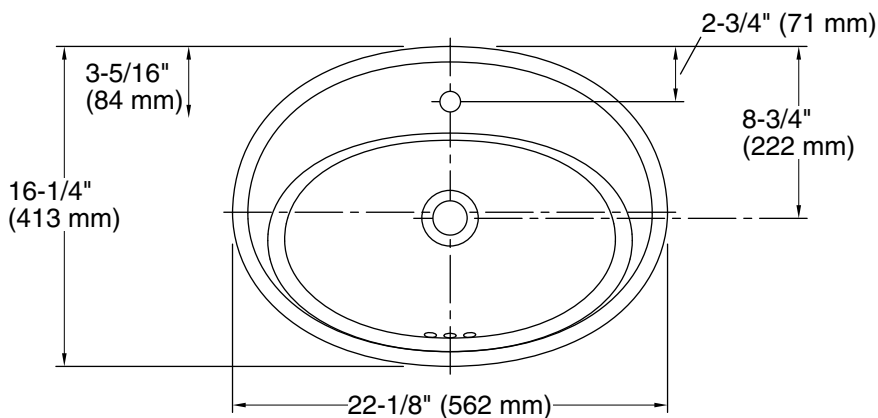

Features

- Single faucet hole
- Oval basin
- Overflow drain
- Coordinates with other products in the Serif collection

Material

- Vitreous china

Installation

- Drop-in

Recommended Products/Accessories

K-8998 P-Trap

0

White

96

Biscuit

Technical Information

All product dimensions are nominal.

Basin configuration:	Single Bowl
Bowl area (Only):	Length: 16-7/8" (429 mm) Width: 10-1/8" (257 mm) Water depth: 4-7/8" (124 mm)
With overflow:	Yes
Number of deck holes:	1
Faucet hole(s):	1-3/8" (35 mm)
Drain hole:	1-3/4" (44 mm)
Template:	1014189-7, required, included