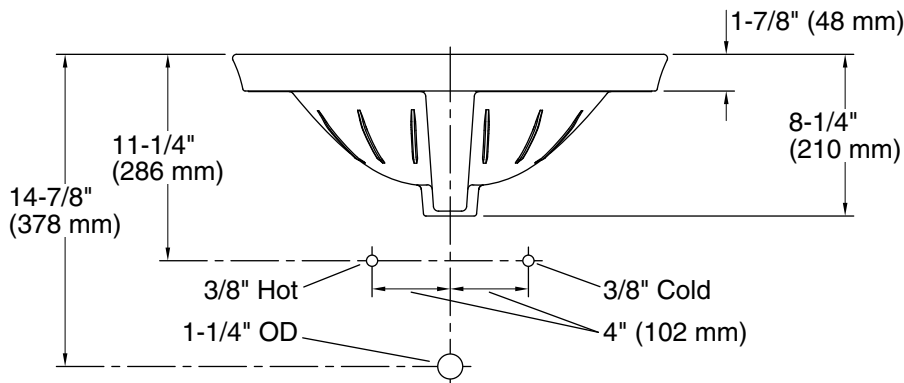

Features

- Single faucet hole
- Oval basin
- Overflow drain
- Coordinates with other products in the Serif collection

Material

- Vitreous china

Installation

- Drop-in

Recommended Products/Accessories

K-8998 P-Trap

0

White

96

Biscuit

Technical Information

All product dimensions are nominal.

Basin configuration:	Single Bowl
Bowl area (Only):	Length: 16-7/8" (429 mm) Width: 10-1/8" (257 mm) Water depth: 4-7/8" (124 mm)
With overflow:	Yes
Number of deck holes:	1
Faucet hole(s):	1-3/8" (35 mm)
Drain hole:	1-3/4" (44 mm)
Template:	1014189-7, required, included