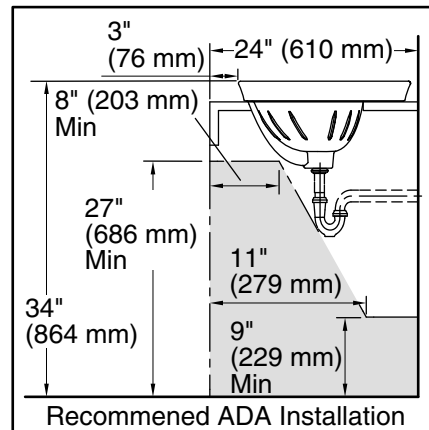

Features

- Single faucet hole
- Oval basin
- Overflow drain
- Coordinates with other products in the Serif collection

Material

- Vitreous china

Installation

- Drop-in

Recommended Products/Accessories

K-8998 P-Trap

0

White

96

Biscuit

Technical Information

All product dimensions are nominal.

Basin configuration:	Single Bowl
Bowl area (Only):	Length: 16-7/8" (429 mm) Width: 10-1/8" (257 mm) Water depth: 4-7/8" (124 mm)
With overflow:	Yes
Number of deck holes:	1
Faucet hole(s):	1-3/8" (35 mm)
Drain hole:	1-3/4" (44 mm)
Template:	1014189-7, required, included