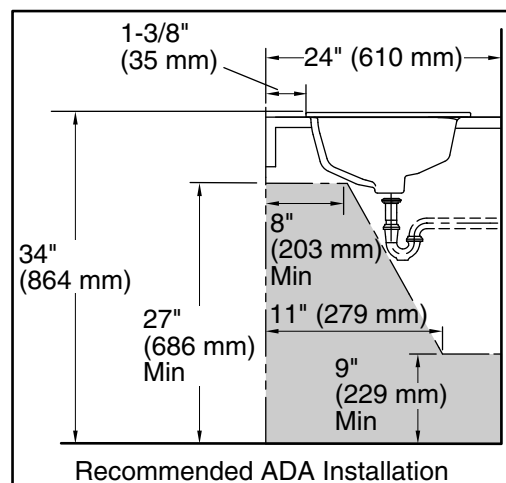

Features

- 4" (102 mm) centerset faucet holes
- Classic rectangular basin
- Overflow drain
- Coordinates with other products in the Archer collection

Material

- Vitreous china

Installation

- Drop-in

Recommended Products/Accessories

Technical Information

All product dimensions are nominal.

Basin configuration:	Single Bowl
Center(s):	4" (102 mm)
Bowl area (Only):	Length: 16-7/8" (429 mm) Width: 12-9/16" (319 mm) Water depth: 4" (102 mm)
With overflow:	Yes
Number of deck holes:	3
Faucet hole(s):	1-1/4" (32 mm)
Drain hole:	1-3/4" (44 mm)
Template:	1051936-7, required, included