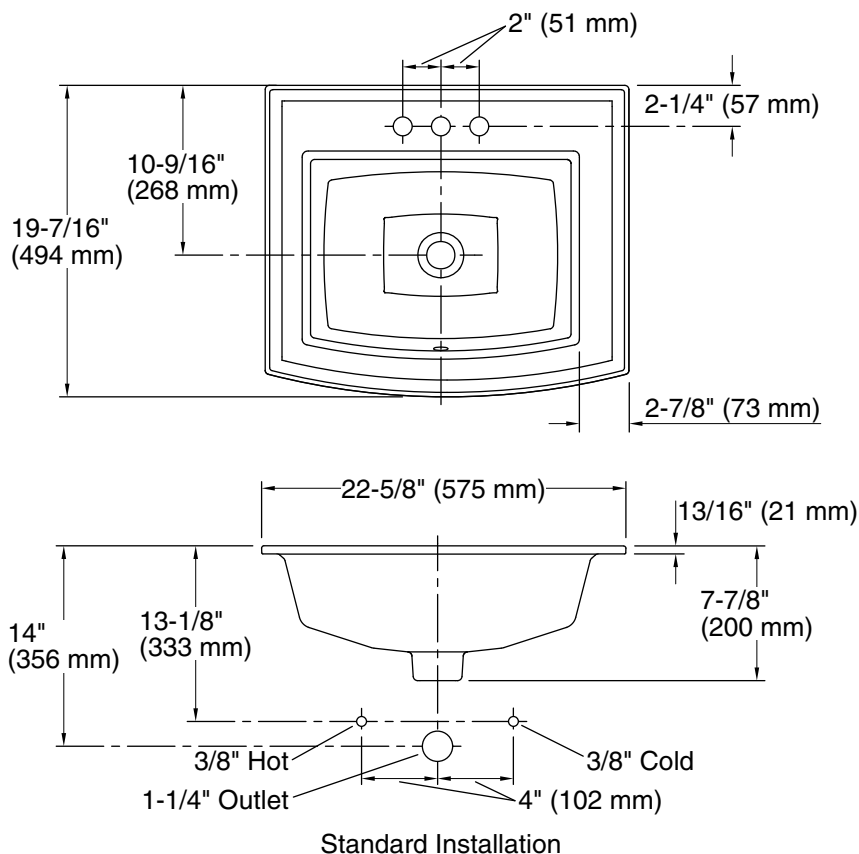

Features

- 4" (102 mm) centerset faucet holes
- Classic rectangular basin
- Overflow drain
- Coordinates with other products in the Archer collection

Material

- Vitreous china

Installation

- Drop-in

Recommended Products/Accessories

Technical Information

All product dimensions are nominal.

Basin configuration:	Single Bowl
Center(s):	4" (102 mm)
Bowl area (Only):	Length: 16-7/8" (429 mm) Width: 12-9/16" (319 mm) Water depth: 4" (102 mm)
With overflow:	Yes
Number of deck holes:	3
Faucet hole(s):	1-1/4" (32 mm)
Drain hole:	1-3/4" (44 mm)
Template:	1051936-7, required, included