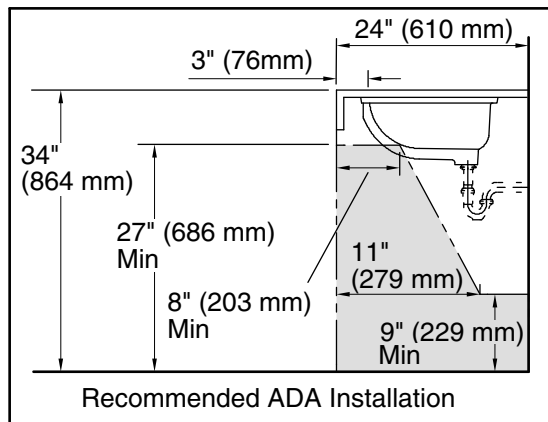

Features

- Refined rectangular basin
- No faucet holes; requires wall- or counter-mount faucet
- Coordinates with other products in the Memoirs collection

Material

- Vitreous china

Installation

- Undermount

Standard Installation

Installation

Technical Information

All product dimensions are nominal.

Basin configuration:	Single Bowl
Bowl area:	Length: 18-7/16" (468 mm) Width: 14-13/16" (376 mm) Water depth: 5-3/16" (132 mm)
With overflow:	Yes
Drain hole:	1-3/4" (44 mm)
Template:	1031348-7, required, not included