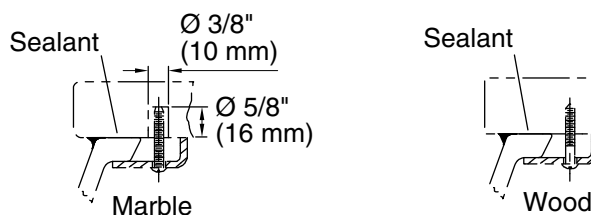

Standard Installation

Installation

Technical Information

All product dimensions are nominal.

Basin configuration:	Single Bowl
Bowl area:	Length: 18-7/16" (468 mm) Width: 14-13/16" (376 mm) Water depth: 5-3/16" (132 mm)
With overflow:	Yes
Drain hole:	1-3/4" (44 mm)
Template:	1031348-7, required, not included