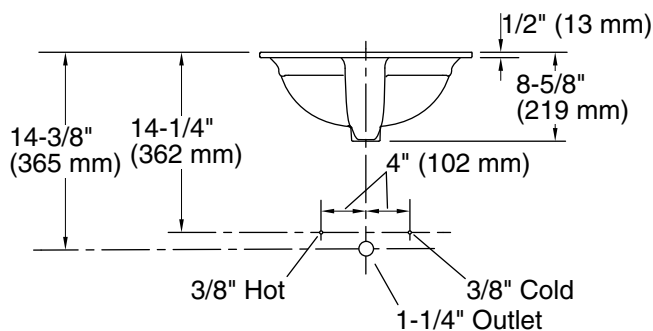

Features

- Refined rectangular basin
- No faucet holes; requires wall- or counter-mount faucet
- Coordinates with other products in the Memoirs collection

Material

- Vitreous china

Installation

- Undermount

Standard Installation

Installation

Technical Information

All product dimensions are nominal.

Basin configuration:	Single Bowl
Bowl area:	Length: 18-7/16" (468 mm) Width: 14-13/16" (376 mm) Water depth: 5-3/16" (132 mm)
With overflow:	Yes
Drain hole:	1-3/4" (44 mm)
Template:	1031348-7, required, not included