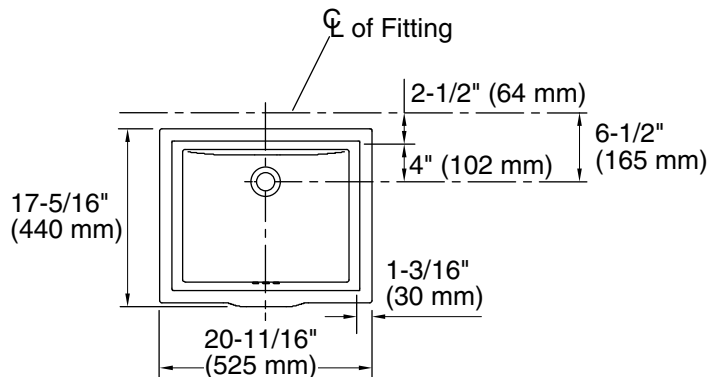

Features

- Refined rectangular basin
- No faucet holes; requires wall- or counter-mount faucet
- Coordinates with other products in the Memoirs collection

Material

- Vitreous china

Installation

- Undermount

Standard Installation

Installation

Technical Information

All product dimensions are nominal.

Basin configuration:	Single Bowl
Bowl area:	Length: 18-7/16" (468 mm) Width: 14-13/16" (376 mm) Water depth: 5-3/16" (132 mm)
With overflow:	Yes
Drain hole:	1-3/4" (44 mm)
Template:	1031348-7, required, not included