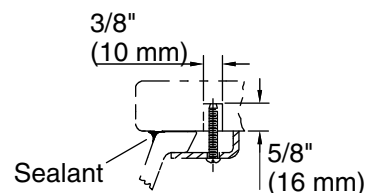

Marble Installation

Technical Information

All product dimensions are nominal.

- Basin configuration: Single Bowl
- Bowl area:
  - Length: 19" (483 mm)
  - Width: 15" (381 mm)
  - Water depth: 4" (102 mm)
- With overflow: Yes
- Drain hole: 1-3/4" (44 mm)
- Template: 1018997-7, required, not included

Notes

Install this product according to the installation instructions.

NOTICE: Countertop manufacturer or cutter must use the current product template available at www.kohler.com, or by calling 1-800-4KOHLER. Kohler Co. is not responsible for cutout errors when the incorrect cutout template is used.

Product dimensions are nominal and may vary per ASME A112.19.2 tolerances.

ADA compliant when installed to the specific requirements of these regulations.