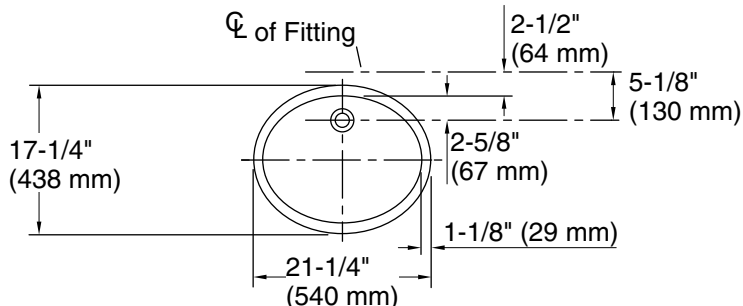

Marble Installation

Technical Information

All product dimensions are nominal.

- Basin configuration: Single Bowl
- Bowl area:
  - Length: 19" (483 mm)
  - Width: 15" (381 mm)
  - Water depth: 4" (102 mm)
- With overflow: Yes
- Drain hole: 1-3/4" (44 mm)
- Template: 1018997-7, required, not included

Notes

Install this product according to the installation instructions.

NOTICE: Countertop manufacturer or cutter must use the current product template available at www.kohler.com, or by calling 1-800-4KOHLER. Kohler Co. is not responsible for cutout errors when the incorrect cutout template is used.

Product dimensions are nominal and may vary per ASME A112.19.2 tolerances.

ADA compliant when installed to the specific requirements of these regulations.