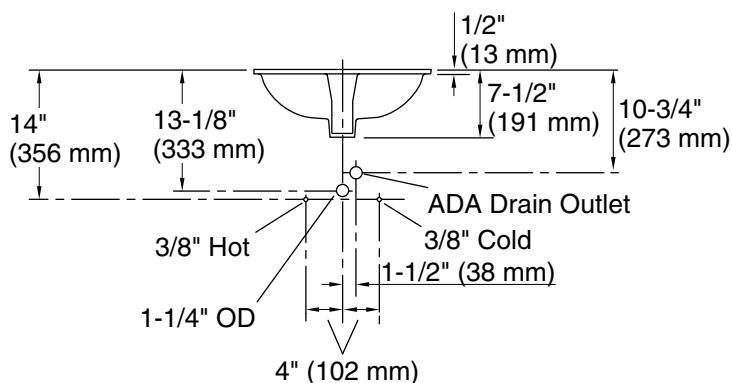

Marble Installation

Technical Information

All product dimensions are nominal.

- Basin configuration: Single Bowl
- Bowl area:
  - Length: 19" (483 mm)
  - Width: 15" (381 mm)
  - Water depth: 4" (102 mm)
- With overflow: Yes
- Drain hole: 1-3/4" (44 mm)
- Template: 1018997-7, required, not included

Notes

Install this product according to the installation instructions.

NOTICE: Countertop manufacturer or cutter must use the current product template available at www.kohler.com, or by calling 1-800-4KOHLER. Kohler Co. is not responsible for cutout errors when the incorrect cutout template is used.

Product dimensions are nominal and may vary per ASME A112.19.2 tolerances.

ADA compliant when installed to the specific requirements of these regulations.