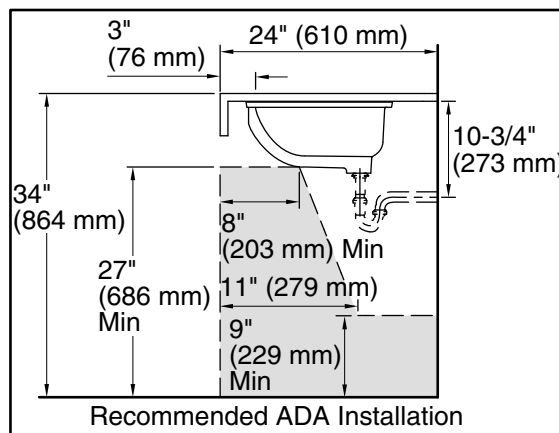

Marble Installation

Technical Information

All product dimensions are nominal.

- Basin configuration: Single Bowl
- Bowl area:
  - Length: 19" (483 mm)
  - Width: 15" (381 mm)
  - Water depth: 4" (102 mm)
- With overflow: Yes
- Drain hole: 1-3/4" (44 mm)
- Template: 1018997-7, required, not included

Notes

Install this product according to the installation instructions.

NOTICE: Countertop manufacturer or cutter must use the current product template available at www.kohler.com, or by calling 1-800-4KOHLER. Kohler Co. is not responsible for cutout errors when the incorrect cutout template is used.

Product dimensions are nominal and may vary per ASME A112.19.2 tolerances.

ADA compliant when installed to the specific requirements of these regulations.