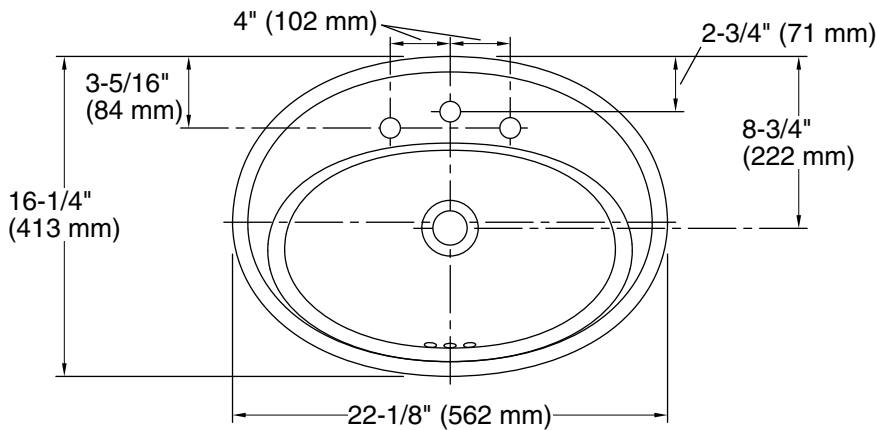

## Features

- 8" (203 mm) widespread faucet holes
- Oval basin
- Overflow drain
- Coordinates with other products in the Serif collection

### Technical Information

All product dimensions are nominal.

Basin configuration:	Single Bowl
Center(s):	8" (203 mm)
Bowl area (Only):	Length: 16-7/8" (429 mm) Width: 10-1/8" (257 mm) Water depth: 4-7/8" (124 mm)
With overflow:	Yes
Number of deck holes:	3
Faucet hole(s):	1-3/8" (35 mm)
Drain hole:	1-3/4" (44 mm)
Template:	1014189-7, required, included