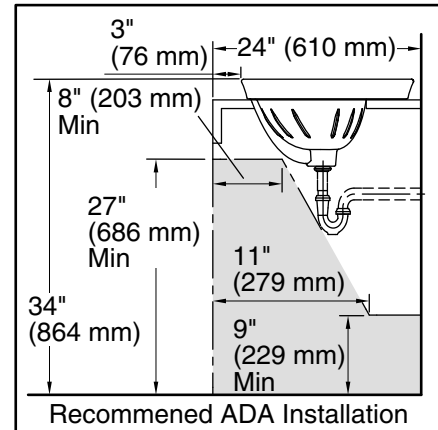

## Features

- 8" (203 mm) widespread faucet holes
- Oval basin
- Overflow drain
- Coordinates with other products in the Serif collection

### Technical Information

All product dimensions are nominal.

Basin configuration:	Single Bowl
Center(s):	8" (203 mm)
Bowl area (Only):	Length: 16-7/8" (429 mm) Width: 10-1/8" (257 mm) Water depth: 4-7/8" (124 mm)
With overflow:	Yes
Number of deck holes:	3
Faucet hole(s):	1-3/8" (35 mm)
Drain hole:	1-3/4" (44 mm)
Template:	1014189-7, required, included