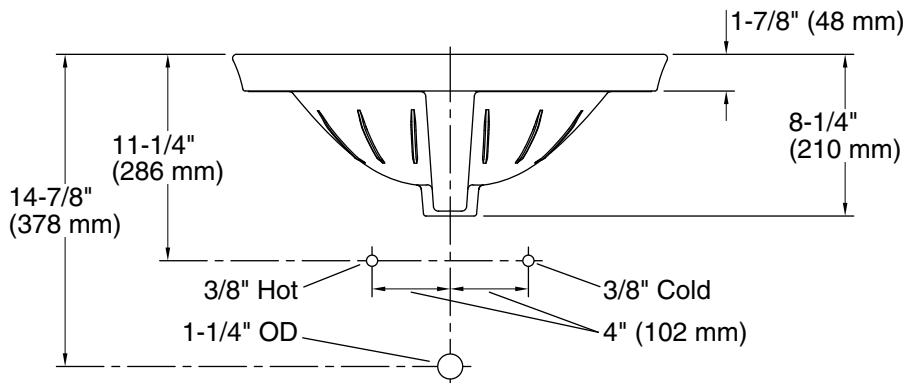

### Technical Information

All product dimensions are nominal.

Basin configuration:	Single Bowl
Center(s):	8" (203 mm)
Bowl area (Only):	Length: 16-7/8" (429 mm) Width: 10-1/8" (257 mm) Water depth: 4-7/8" (124 mm)
With overflow:	Yes
Number of deck holes:	3
Faucet hole(s):	1-3/8" (35 mm)
Drain hole:	1-3/4" (44 mm)
Template:	1014189-7, required, included