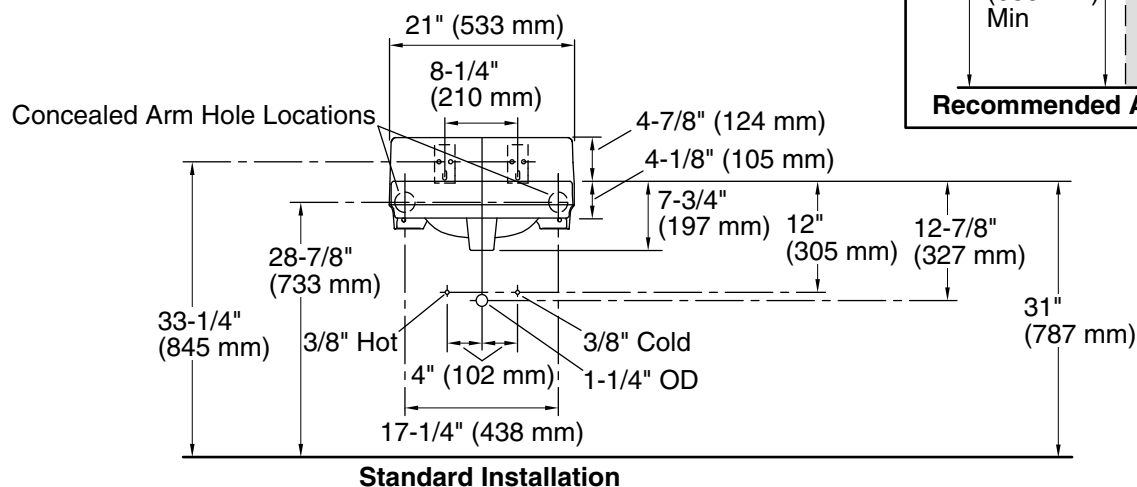

### Technical Information

All product dimensions are nominal.

Basin configuration: Single Bowl  
 Center(s): 4" (102 mm)  
 Bowl area (Center): Length: 10" (254 mm)  
 Width: 15" (381 mm)  
 Water depth: 3-1/4" (83 mm)