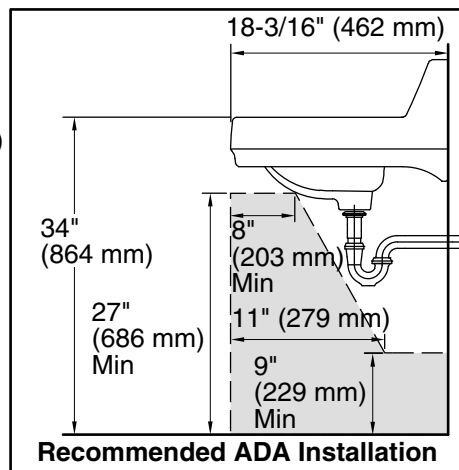

### Features

- Made from premium materials that withstand high-volume usage
- 20-3/4"L x 18-1/4"W
- Faucet sold separately
- Includes wall hanger

### Technical Information

All product dimensions are nominal.

Basin configuration: Single Bowl  
 Center(s): 4" (102 mm)  
 Bowl area (Center): Length: 10" (254 mm)  
 Width: 15" (381 mm)  
 Water depth: 3-1/4" (83 mm)