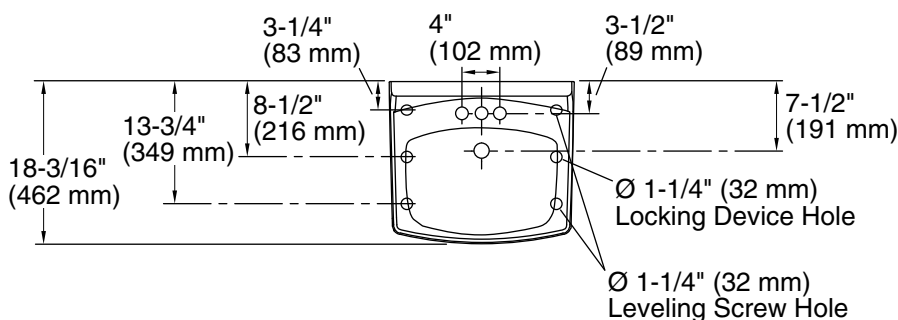

### Technical Information

All product dimensions are nominal.

Basin configuration: Single Bowl  
 Center(s): 4" (102 mm)  
 Bowl area (Center): Length: 10" (254 mm)  
 Width: 15" (381 mm)  
 Water depth: 3-1/4" (83 mm)