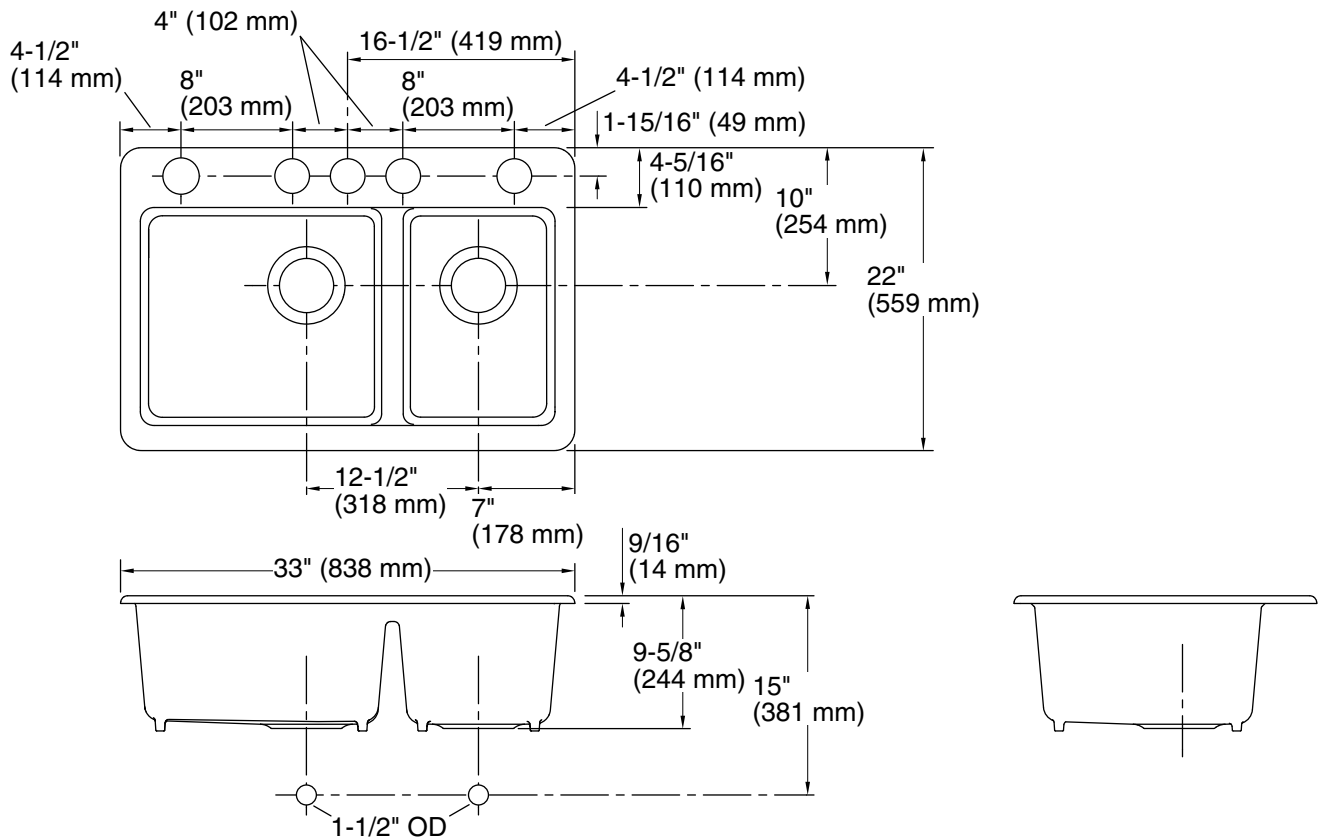

Features

- 36" minimum base cabinet width
- Large/medium bowls
- 9" (229 mm) depth provides generous workspace
- Five oversized faucet holes
- Oversized holes allow for easy installation of faucets and accessories
- Bowl slopes toward drain to minimize water pooling
- Offset drains increase workspace in the sink and storage space underneath
- Includes K-6239 colander with integral cutting board, K-6194 utility rack with soaking cup, and K-9234 left-hand bottom sink rack

Color	Code	Description
	0	White
	FF	Sea Salt™
	96	Biscuit
	NY	Dune
	95	Ice™ Grey
	7	Black Black™
	TRF	Truffle

Technical Information

All product dimensions are nominal.

Basin configuration: Large Bowl on Left

Center(s): 8" (203 mm)

Min. base cabinet width: 36" (914 mm)

Bowl area (Basin #1):
Length: 17-9/16" (446 mm)
Width: 15-13/16" (402 mm)
Bowl depth: 9" (229 mm)
Water depth: 9" (229 mm)

Bowl area (Basin #2):
Length: 11-1/16" (281 mm)
Width: 15-13/16" (402 mm)
Bowl depth: 9" (229 mm)
Water depth: 9" (229 mm)

Number of deck holes: 5

Drain hole: 3-7/8" (98 mm)

Template: 1166727-7, required, included

Notes

Install this product according to the installation instructions.