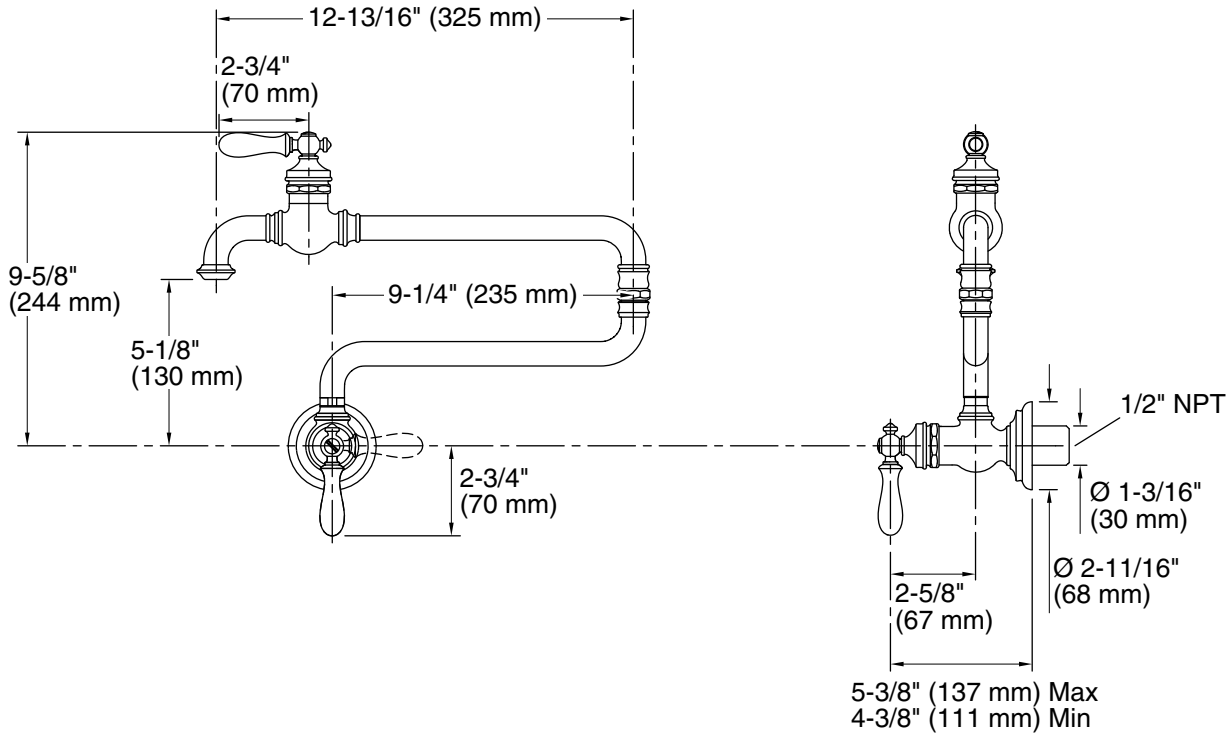

### Features

- KOHLER® ceramic disc valves exceed industry longevity standards for a lifetime of durable performance
- Articulating spout with 360° rotation offers superior clearance for filling pots on cooktops and ranges
- Single lever handle with main lever shutoff
- 3.2 gpm (12.1 lpm) @ 60 psi (4.1 bar)
- Coordinates with other Artifacts kitchen products

### Technical Information

All product dimensions are nominal.

Faucet flow rate: 3.2 gal/min (12.1 l/min)

### Spout:

Spout reach: 22" (559 mm)