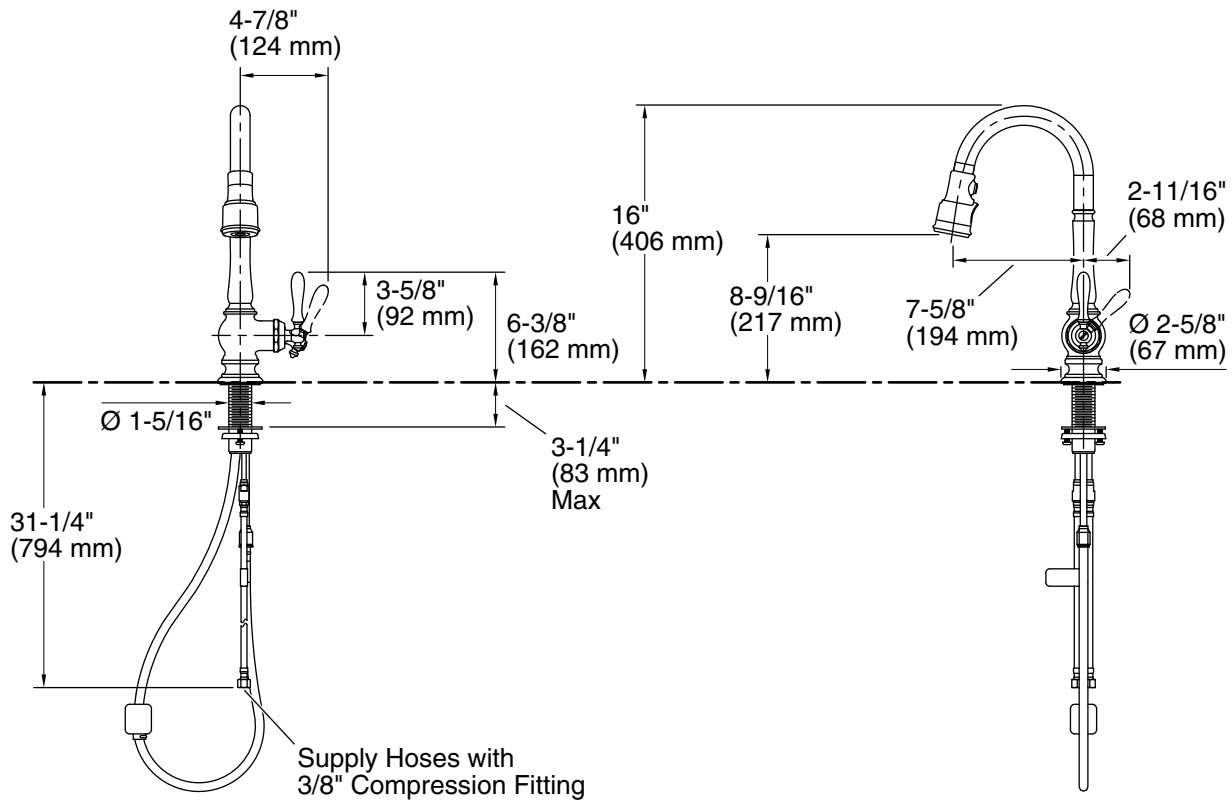

Installation

- Single-hole installation (three-hole escutcheon sold separately)
- Flexible connections for easy installation

Adapters, Rough-in and Extension Kits

1012715 Range: 3-1/4" (83 mm) - 5-3/8" (137 mm)

Technical Information

All product dimensions are nominal.

Faucet flow rate: 1.5 gal/min (5.7 l/min)

Spout:

Spout reach: 7-5/8" (193 mm)

Notes

Install this product according to the installation guide.

Meets all local plumbing codes for backflow prevention requirements.