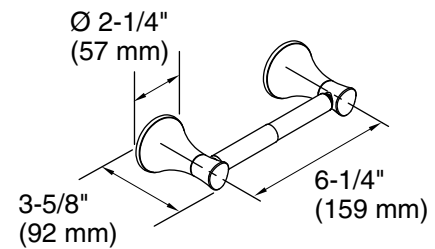

Product Information

Applicable product:	
18" (457 mm) towel bar	K-13430
24" (610 mm) towel bar	K-13431
30" (762 mm) towel bar	K-13432
Robe hook	K-13433
Toilet tissue holder	K-13434
Towel ring	K-13435

K-13433