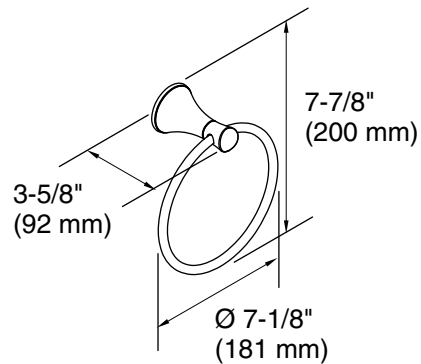

Product Information

Applicable product:	
18" (457 mm) towel bar	K-13430
24" (610 mm) towel bar	K-13431
30" (762 mm) towel bar	K-13432
Robe hook	K-13433
Toilet tissue holder	K-13434
Towel ring	K-13435

K-13435