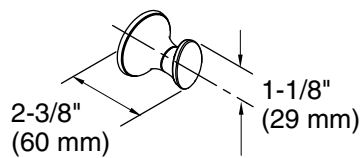

Product Information

Applicable product:	
18" (457 mm) towel bar	K-13430
24" (610 mm) towel bar	K-13431
30" (762 mm) towel bar	K-13432
Robe hook	K-13433
Toilet tissue holder	K-13434
Towel ring	K-13435

K-13433