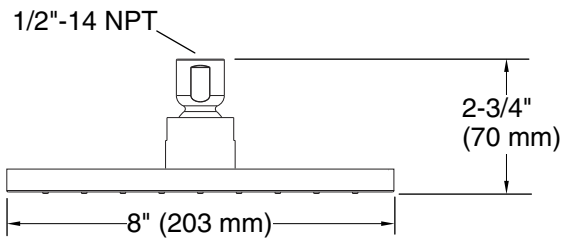

KOHLER®

Roughing-In

K-13695, K-13696
**CONTEMPORARY SQUARE
RAIN SHOWERHEAD**

Product Information

Applicable product:			
Rain showerhead	8" (203 mm)	80 nozzles	K-13695
Rain showerhead	10" (254 mm)	80 nozzles	K-13696

Installation Notes

Install this product according to the installation guide.

K-13695