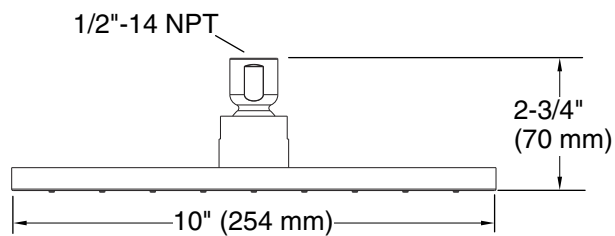

KOHLER®

Roughing-In

K-13695, K-13696
**CONTEMPORARY SQUARE
RAIN SHOWERHEAD**

Product Information

Applicable product:			
Rain showerhead	8" (203 mm)	80 nozzles	K-13695
Rain showerhead	10" (254 mm)	80 nozzles	K-13696

Installation Notes

Install this product according to the installation guide.

K-13696