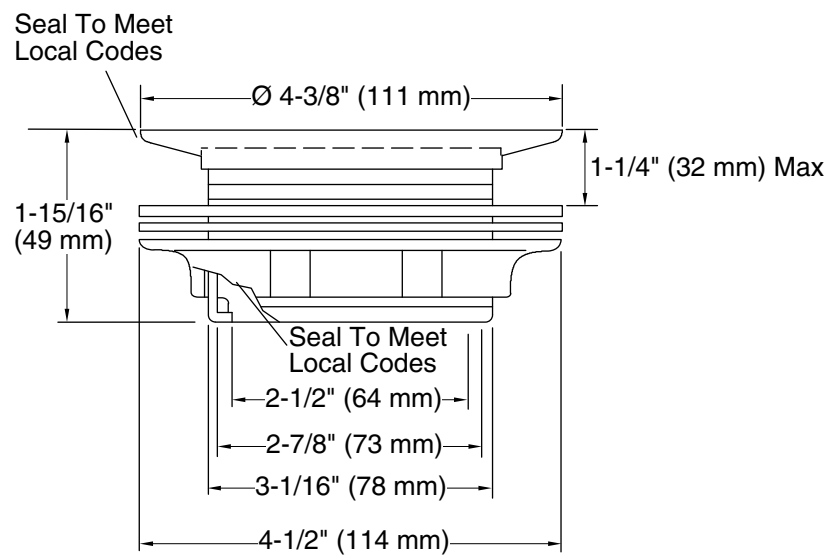

### Product Information

Applicable product:	
Shower drain	K-9132

### Installation Notes

Install this product according to the installation guide.

K-9132