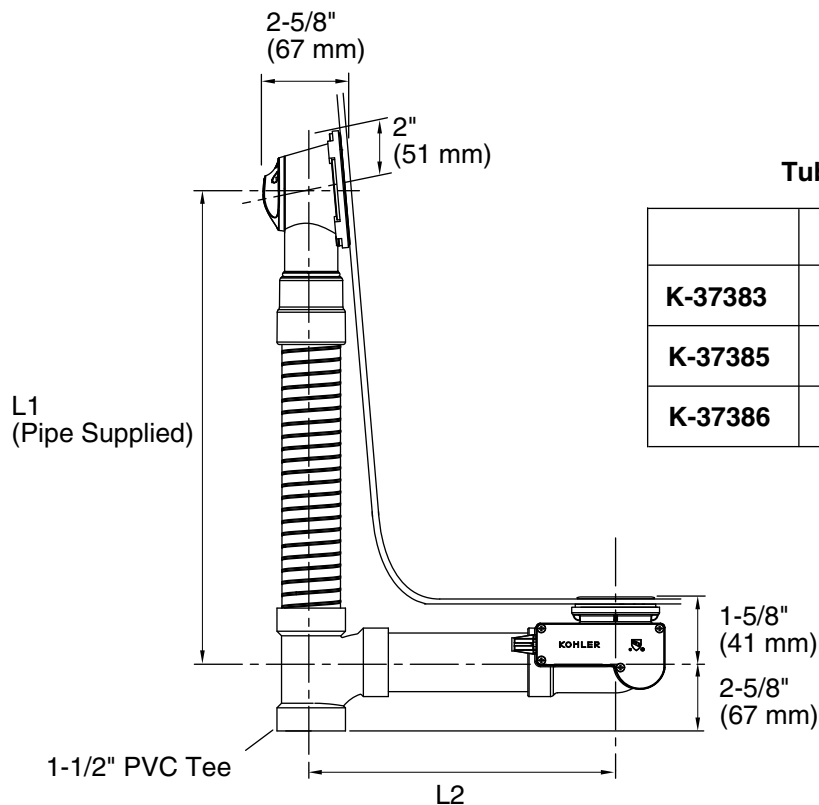

Product Information

Applicable product:	
Cable bath drain – 30" (762 mm), with PVC tubing	K-37383
Cable bath drain – 45" (1143 mm), less PVC tubing	K-37385
Cable bath drain – 30" (762 mm), less PVC tubing	K-37386

Required accessories:	
Cable bath drain trim – Basic Rotary OR	K-T37391
Cable bath drain trim – Contemporary Rotary OR	K-T37392
Cable bath drain trim – Traditional Rotary OR	K-T37393
Cable bath drain trim – Victorian Rotary OR	K-T37394
Cable bath drain trim – Contemporary Push OR	K-T37395
Cable bath drain trim – Traditional Push OR	K-T37396
Cable bath drain trim – Victorian Push	K-T37397

Installation Notes

Install this product according to the installation guide.

The combined length of the PVC tubing (noted as L1 and L2 in the Product Diagram) after being cut for the bath installation must be equal to or less than 25" (635 mm) for 30" (762 mm) cable bath drain and 40" (1016 mm) for 45" (1143 mm) cable bath drain.

Tube Length Supplied

	L1	L2
K-37383	21" (533 mm)	9-1/2" (241 mm)
K-37385	26" (660 mm)	NA
K-37386	21" (533 mm)	NA