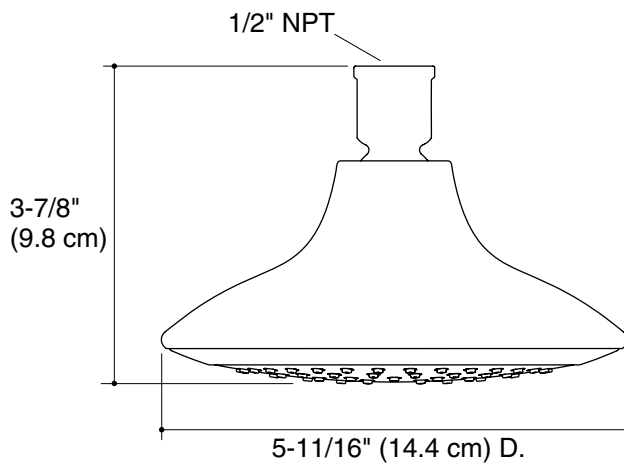

Product Information

Applicable product:	
Showerhead – single-function (Conforms to Energy Policy Act of 1992)	K-45123
Showerhead – multi-function (WaterSense® certified)	K-45125

Installation Notes

Install this product according to the installation guide.