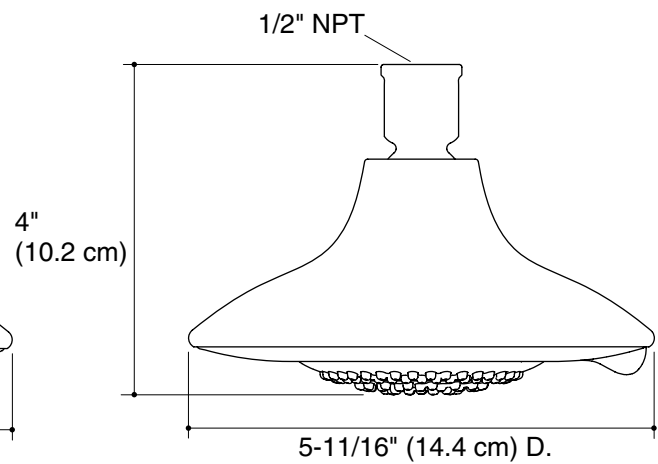

Product Information

Applicable product:	
Showerhead – single-function (Conforms to Energy Policy Act of 1992)	K-45123
Showerhead – multi-function (WaterSense® certified)	K-45125

Installation Notes

Install this product according to the installation guide.

K-45125