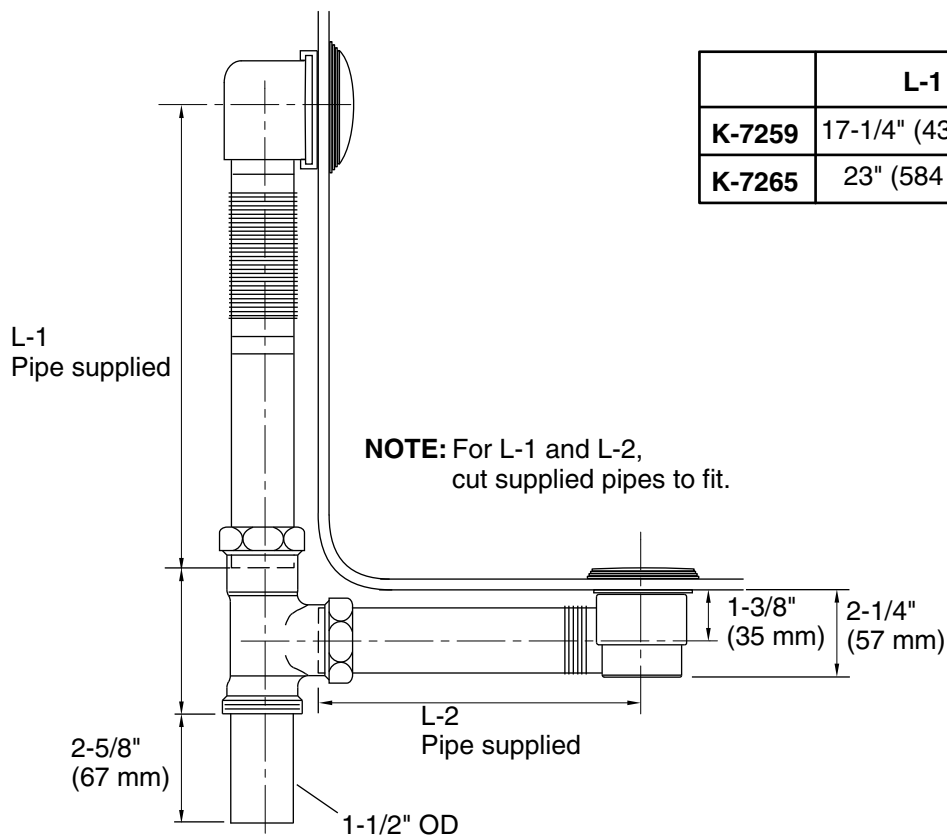

Product Information

Applicable product:	
Toe tap bath drain	K-7259
Toe tap bath drain	K-7265

Installation Notes

Install this product according to the installation guide.

The elbow brass pipe subassemblies noted as L-1 and L-2 must be cut to the correct length.

	L-1	L-2
K-7259	17-1/4" (438 mm)	8-1/4" (210 mm)
K-7265	23" (584 mm)	18" (457 mm)