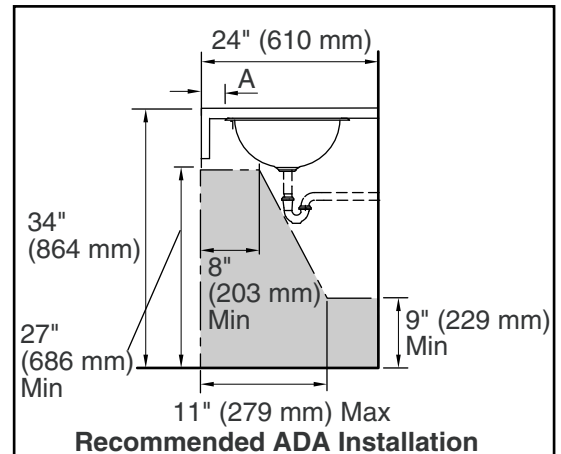

KOHLER® Roughing-In

K-2610 BOLERO® ROUND BATHROOM SINK

Product Information

Applicable product:		
Round bathroom sink – Mirror finish	K-2610-MU	
Round bathroom sink – Luster finish	K-2610-SU	
Fixture*:	Basin area	Water depth
Bathroom sink	Ø 11-1/2" (292 mm)	Ø 5-1/4" (133 mm)
Outlet	Ø 1-5/8" (41 mm)	
* Approximate measurements for comparison only.		
Included components:		
Basin clamp assembly (under-mount)	68922	
Drain gasket	33507	
Tube	1011037-CP	
Cut-out template	111578-7	

Installation Notes

Install this product according to the installation guide.

Will comply with **ADA** when installed per section 606 Lavatories of the Act.

The fixture conforms to standard ASME A112.19.3/CSA B45.4. All dimensions are nominal.

Note: Waterproof unprotected overhang area of the underside of wood counter.

	A
Drop-In (shown)	6-1/2" (165 mm)
Under-Mount	7-1/4" (184 mm)