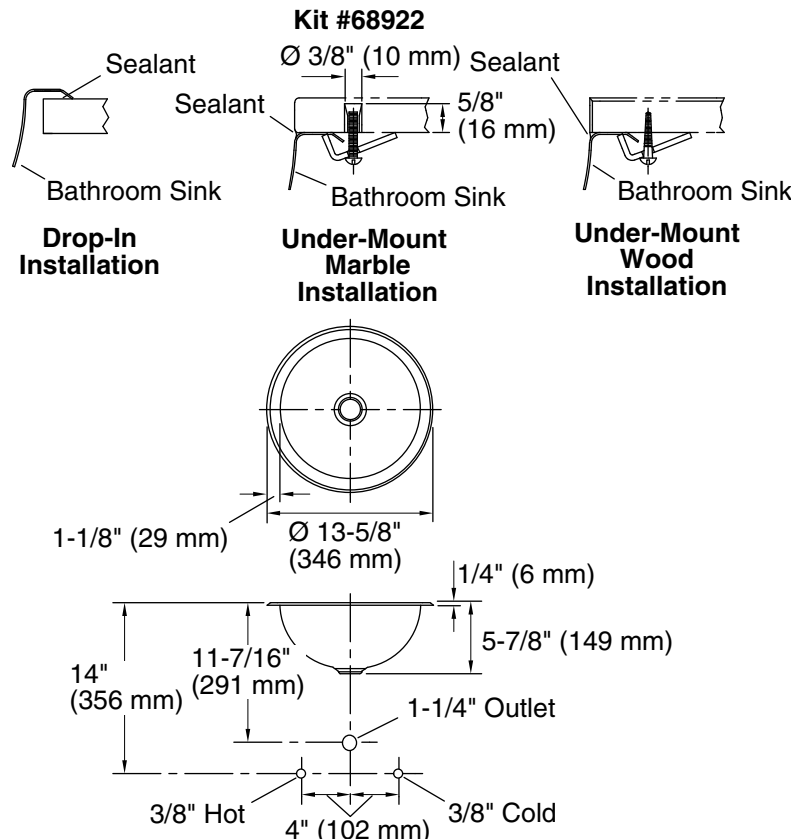

KOHLER® Roughing-In

K-2610 BOLERO® ROUND BATHROOM SINK

Product Information

Applicable product:		
Round bathroom sink – Mirror finish	K-2610-MU	
Round bathroom sink – Luster finish	K-2610-SU	
Fixture*:	Basin area	Water depth
Bathroom sink	Ø 11-1/2" (292 mm)	Ø 5-1/4" (133 mm)
Outlet	Ø 1-5/8" (41 mm)	
* Approximate measurements for comparison only.		
Included components:		
Basin clamp assembly (under-mount)	68922	
Drain gasket	33507	
Tube	1011037-CP	
Cut-out template	111578-7	

Installation Notes

Install this product according to the installation guide.

Will comply with **ADA** when installed per section 606 Lavatories of the Act.

The fixture conforms to standard ASME A112.19.3/CSA B45.4. All dimensions are nominal.

Note: Waterproof unprotected overhang area of the underside of wood counter.

	A
Drop-In (shown)	6-1/2" (165 mm)
Under-Mount	7-1/4" (184 mm)