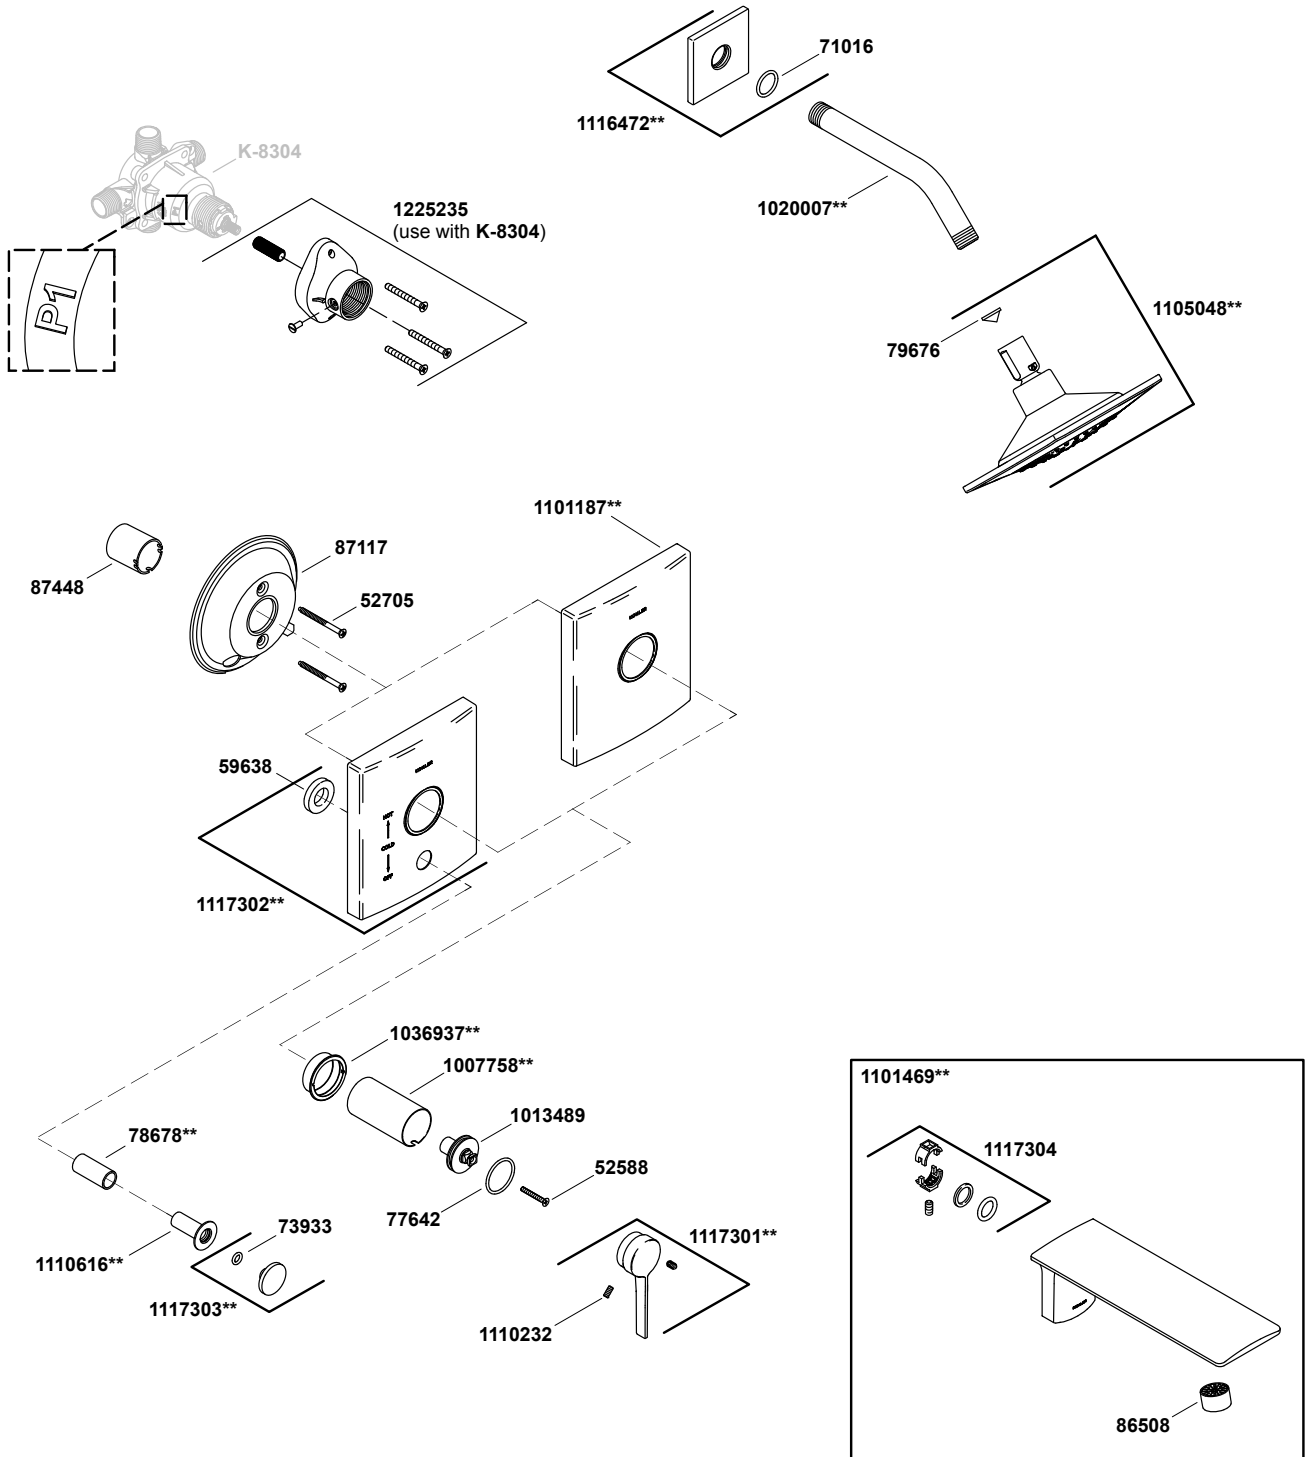

# Stance®

Rite-Temp® valve trim with lever handle  
K-TS14780-4-CP

1130151-8-B

© 2016 Kohler Co.