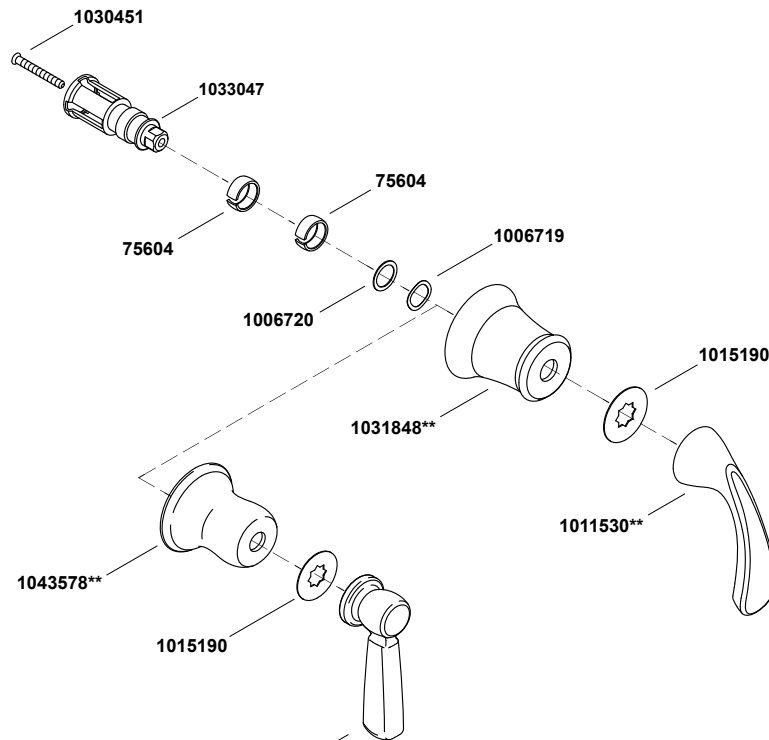

Valve trim with White ceramic lever handle for thermostatic valve, r

1034705** (Metal Finish/Finition métallique/Acabado metálico)
1037044** (Ceramic Finish/Finition céramique/Acabado de cerámica)

Valve trim with White ceramic lever handle for thermostatic valve, r

Valve trim with White ceramic lever handle for thermostatic valve, r