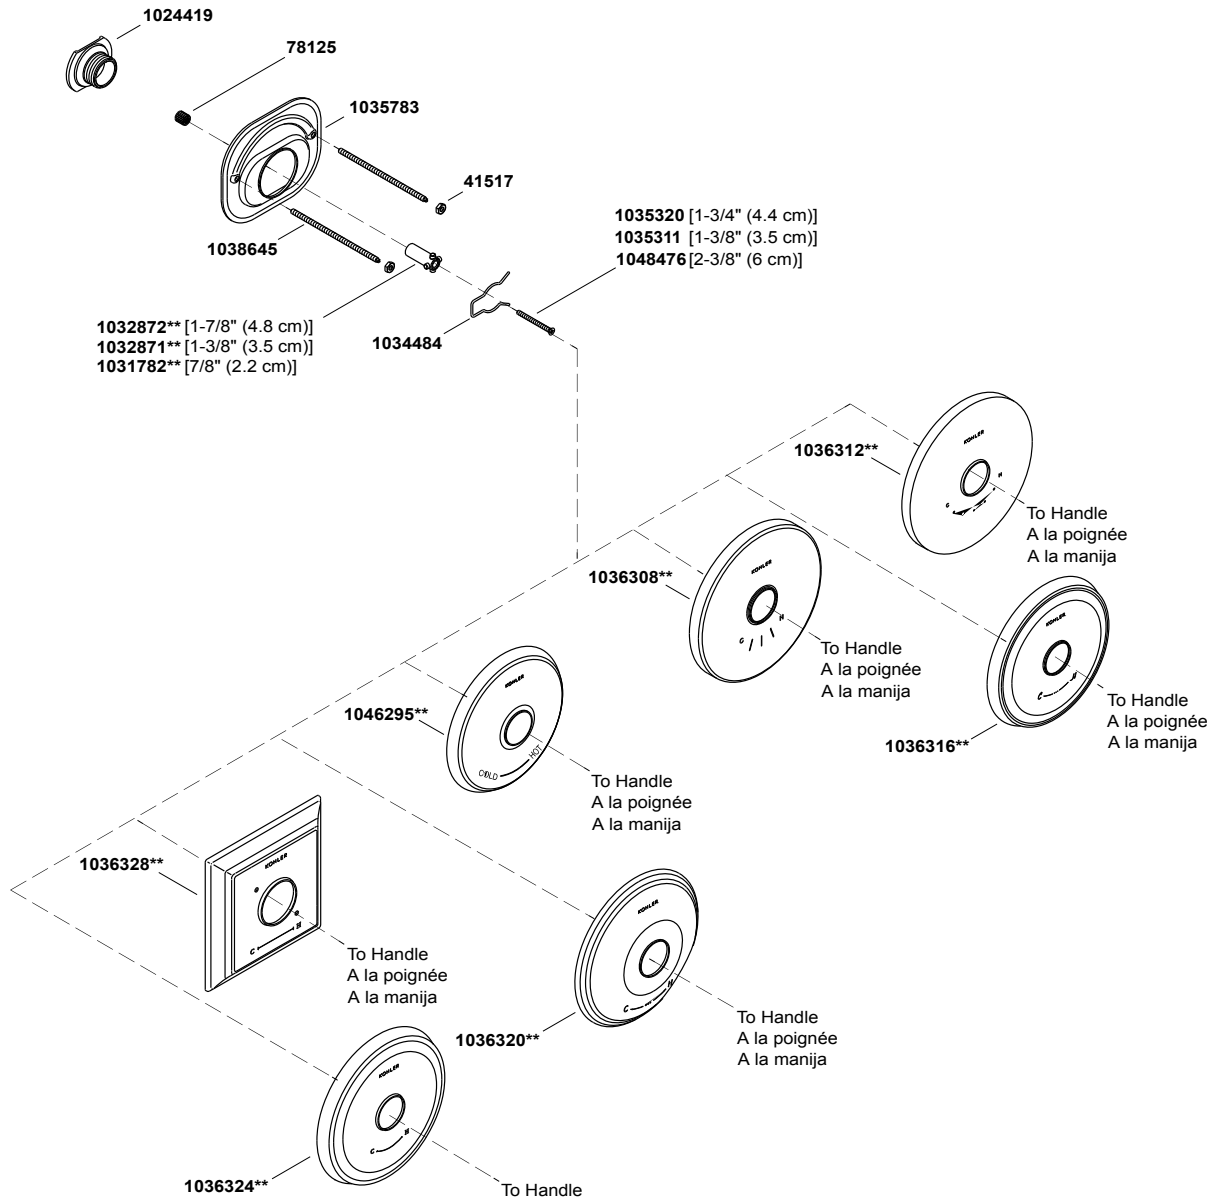

Valve trim with White ceramic lever handle for thermostatic valve, r

1034705** (Metal Finish/Finition métallique/Acabado metálico)
1037044** (Ceramic Finish/Finition céramique/Acabado de cerámica)

Valve trim with White ceramic lever handle for thermostatic valve, r

Valve trim with White ceramic lever handle for thermostatic valve, r