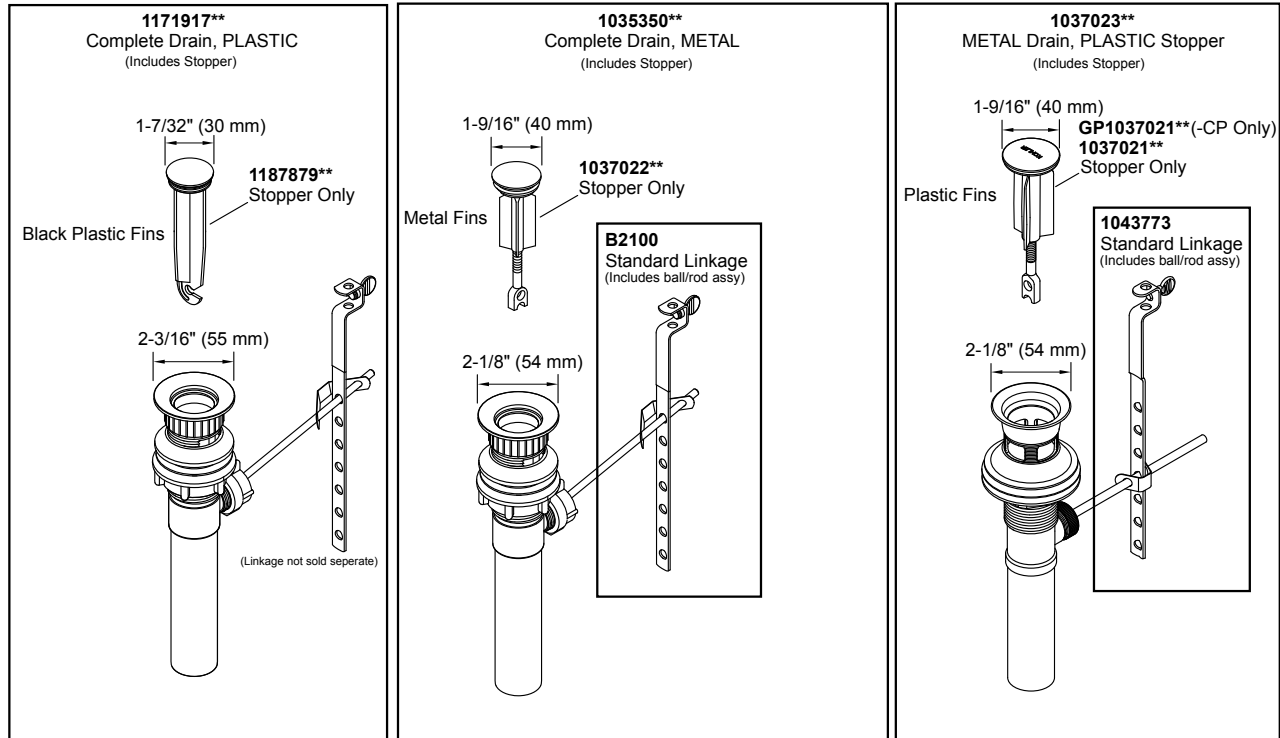

Purist®

Widespread bathroom sink faucet with low lever handles and low g
K-14406-4-CP

COMPLETE DRAIN OPTIONS

Other Stoppers & Optional Drain Components

NOTE: Click on the drawing to view a colored photo for reference.

1111111-8- F

©2019 Kohler Co.

Purist®

Widespread bathroom sink faucet with low lever handles and low g
K-14406-4-CP

Compare the valve in your faucet to those shown below. Click on the drawing to view a colored image of the part. Components are not interchangeable between assemblies.