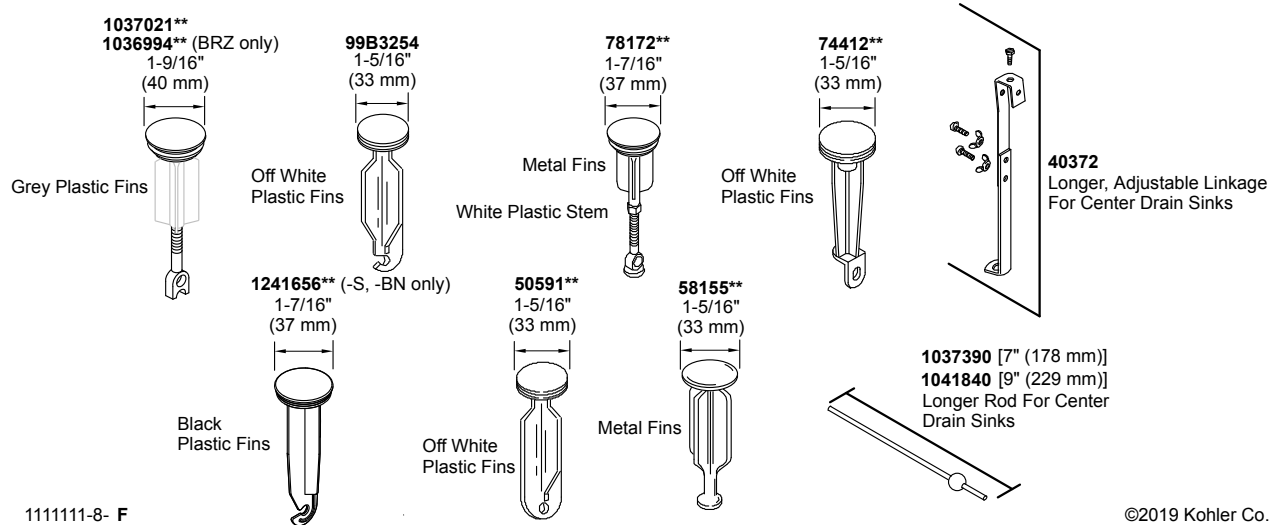

Purist®

Widespread bathroom sink faucet with low lever handles and low g
K-14406-4-CP

COMPLETE DRAIN OPTIONS

Other Stoppers & Optional Drain Components

NOTE: Click on the drawing to view a colored photo for reference.

1111111-8- F

©2019 Kohler Co.

Purist®

Widespread bathroom sink faucet with low lever handles and low g
K-14406-4-CP

Compare the valve in your faucet to those shown below. Click on the drawing to view a colored image of the part. Components are not interchangeable between assemblies.