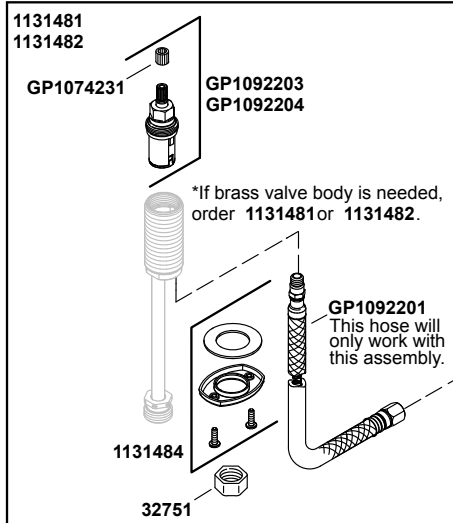

Purist®

Widespread bathroom sink faucet with low lever handles and low g
K-14406-4-CP

COMPLETE DRAIN OPTIONS

Other Stoppers & Optional Drain Components

NOTE: Click on the drawing to view a colored photo for reference.

1111111-8- F

©2019 Kohler Co.

Purist®

Widespread bathroom sink faucet with low lever handles and low g
K-14406-4-CP

Compare the valve in your faucet to those shown below. Click on the drawing to view a colored image of the part. Components are not interchangeable between assemblies.