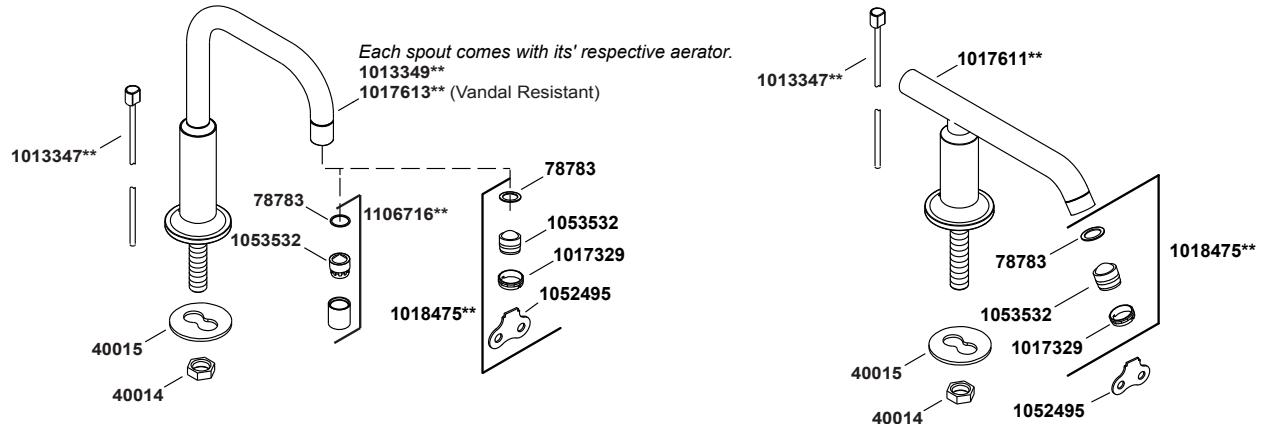

Purist®

Widespread bathroom sink faucet with low lever handles and low g
K-14406-4-CP

COMPLETE DRAIN OPTIONS

Other Stoppers & Optional Drain Components

NOTE: Click on the drawing to view a colored photo for reference.

1111111-8- F

©2019 Kohler Co.

Purist®

Widespread bathroom sink faucet with low lever handles and low g
K-14406-4-CP

Compare the valve in your faucet to those shown below. Click on the drawing to view a colored image of the part. Components are not interchangeable between assemblies.