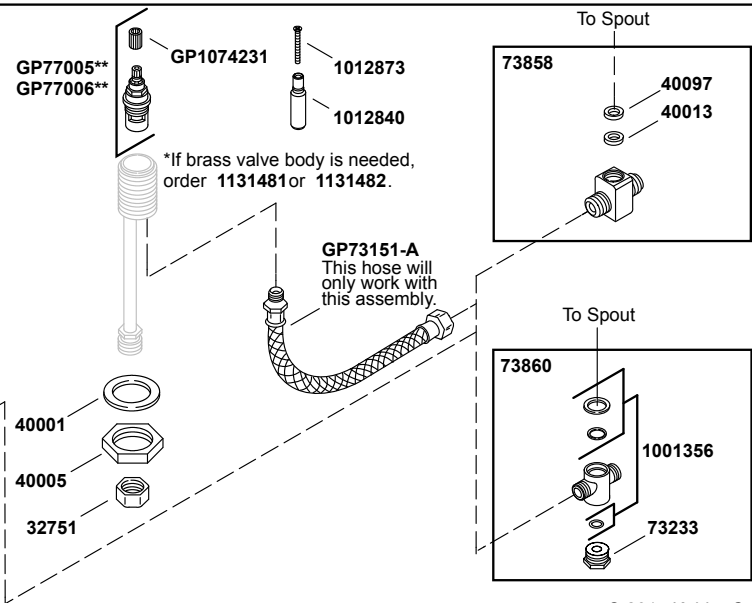

Purist®

Widespread bathroom sink faucet with low lever handles and low g
K-14406-4-CP

COMPLETE DRAIN OPTIONS

Other Stoppers & Optional Drain Components

NOTE: Click on the drawing to view a colored photo for reference.

1111111-8- F

©2019 Kohler Co.

Purist®

Widespread bathroom sink faucet with low lever handles and low g
K-14406-4-CP

Compare the valve in your faucet to those shown below. Click on the drawing to view a colored image of the part. Components are not interchangeable between assemblies.