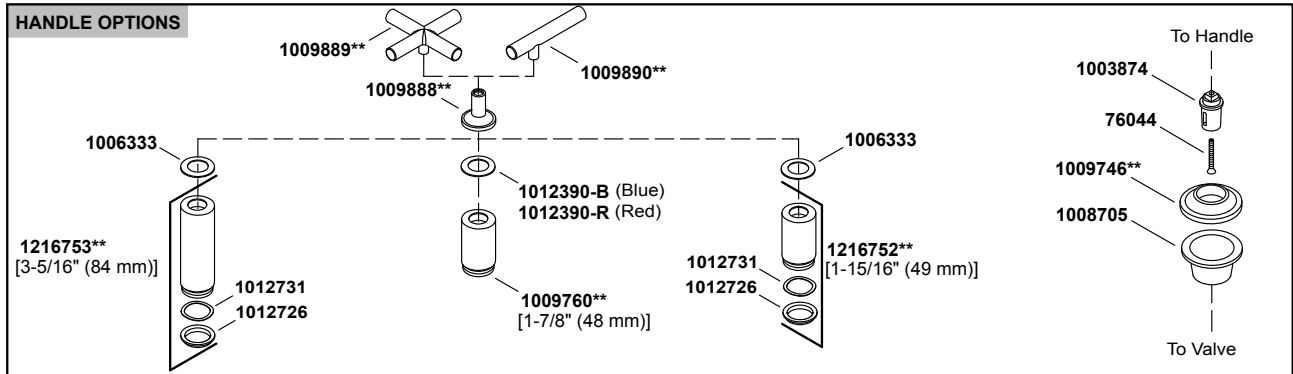

Purist®

Widespread bathroom sink faucet with low lever handles and low g
K-14406-4-CP

COMPLETE DRAIN OPTIONS

Other Stoppers & Optional Drain Components

NOTE: Click on the drawing to view a colored photo for reference.

1111111-8- F

©2019 Kohler Co.

Purist®

Widespread bathroom sink faucet with low lever handles and low g
K-14406-4-CP

Compare the valve in your faucet to those shown below. Click on the drawing to view a colored image of the part. Components are not interchangeable between assemblies.