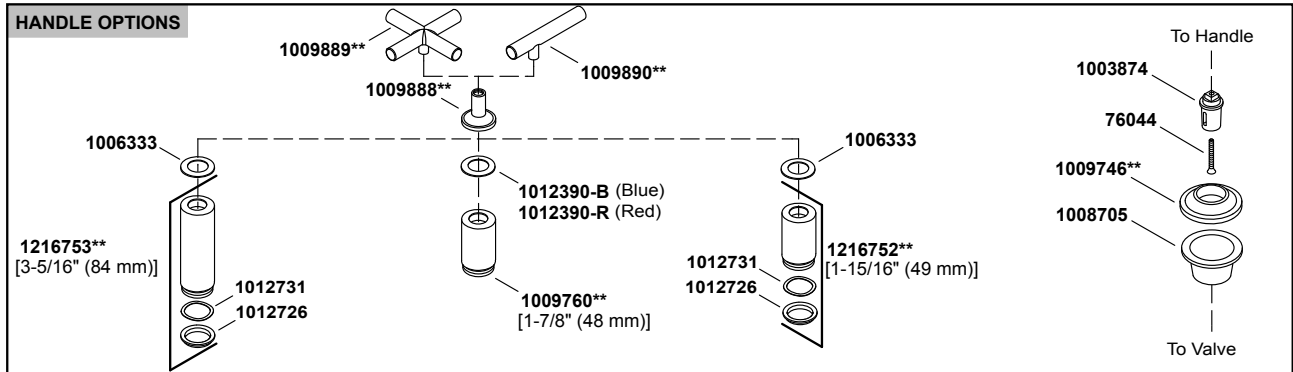

Purist®

Widespread bathroom sink faucet with low cross handles and low c
K-14406-3-CP

COMPLETE DRAIN OPTIONS

Other Stoppers & Optional Drain Components

NOTE: Click on the drawing to view a colored photo for reference.

1111111-8- F

©2019 Kohler Co.

Purist®

Widespread bathroom sink faucet with low cross handles and low c
K-14406-3-CP

Compare the valve in your faucet to those shown below. Click on the drawing to view a colored image of the part. Components are not interchangeable between assemblies.