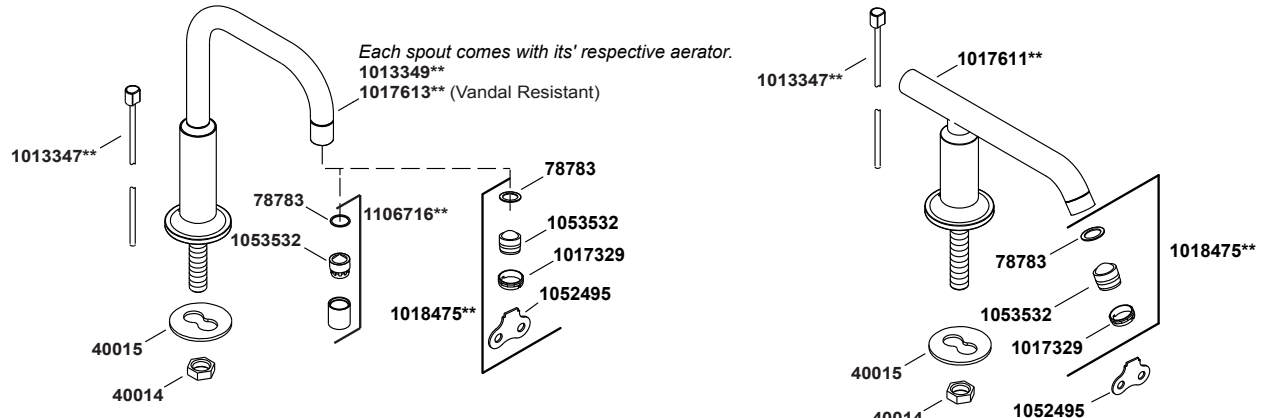

Purist®

Widespread bathroom sink faucet with low cross handles and low c
K-14406-3-CP

COMPLETE DRAIN OPTIONS

Other Stoppers & Optional Drain Components

NOTE: Click on the drawing to view a colored photo for reference.

1111111-8- F

©2019 Kohler Co.

Purist®

Widespread bathroom sink faucet with low cross handles and low c
K-14406-3-CP

Compare the valve in your faucet to those shown below. Click on the drawing to view a colored image of the part. Components are not interchangeable between assemblies.