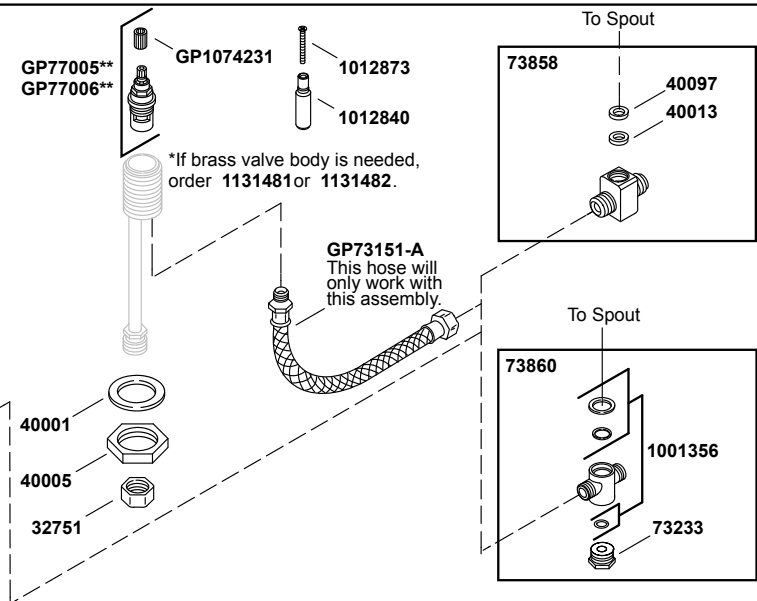

Purist®

Widespread bathroom sink faucet with low cross handles and low c
K-14406-3-CP

COMPLETE DRAIN OPTIONS

Other Stoppers & Optional Drain Components

NOTE: Click on the drawing to view a colored photo for reference.

1111111-8- F

©2019 Kohler Co.

Purist®

Widespread bathroom sink faucet with low cross handles and low c
K-14406-3-CP

Compare the valve in your faucet to those shown below. Click on the drawing to view a colored image of the part. Components are not interchangeable between assemblies.