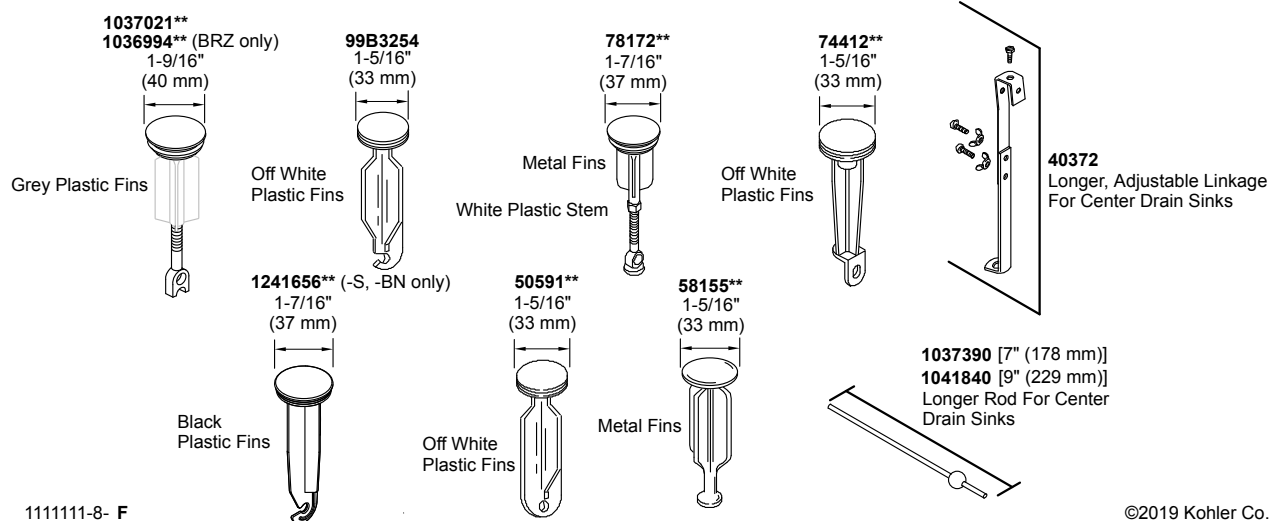

Purist®

Widespread bathroom sink faucet with low cross handles and low c
K-14406-3-CP

COMPLETE DRAIN OPTIONS

Other Stoppers & Optional Drain Components

NOTE: Click on the drawing to view a colored photo for reference.

1111111-8- F

©2019 Kohler Co.

Purist®

Widespread bathroom sink faucet with low cross handles and low c
K-14406-3-CP

Compare the valve in your faucet to those shown below. Click on the drawing to view a colored image of the part. Components are not interchangeable between assemblies.