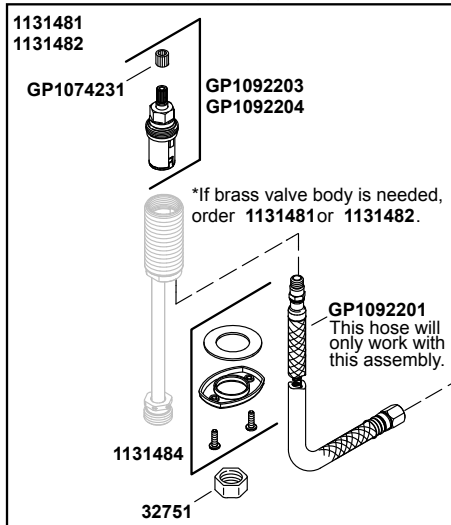

Purist®

Widespread bathroom sink faucet with low cross handles and low c
K-14406-3-CP

COMPLETE DRAIN OPTIONS

Other Stoppers & Optional Drain Components

NOTE: Click on the drawing to view a colored photo for reference.

1111111-8- F

©2019 Kohler Co.

Purist®

Widespread bathroom sink faucet with low cross handles and low c
K-14406-3-CP

Compare the valve in your faucet to those shown below. Click on the drawing to view a colored image of the part. Components are not interchangeable between assemblies.