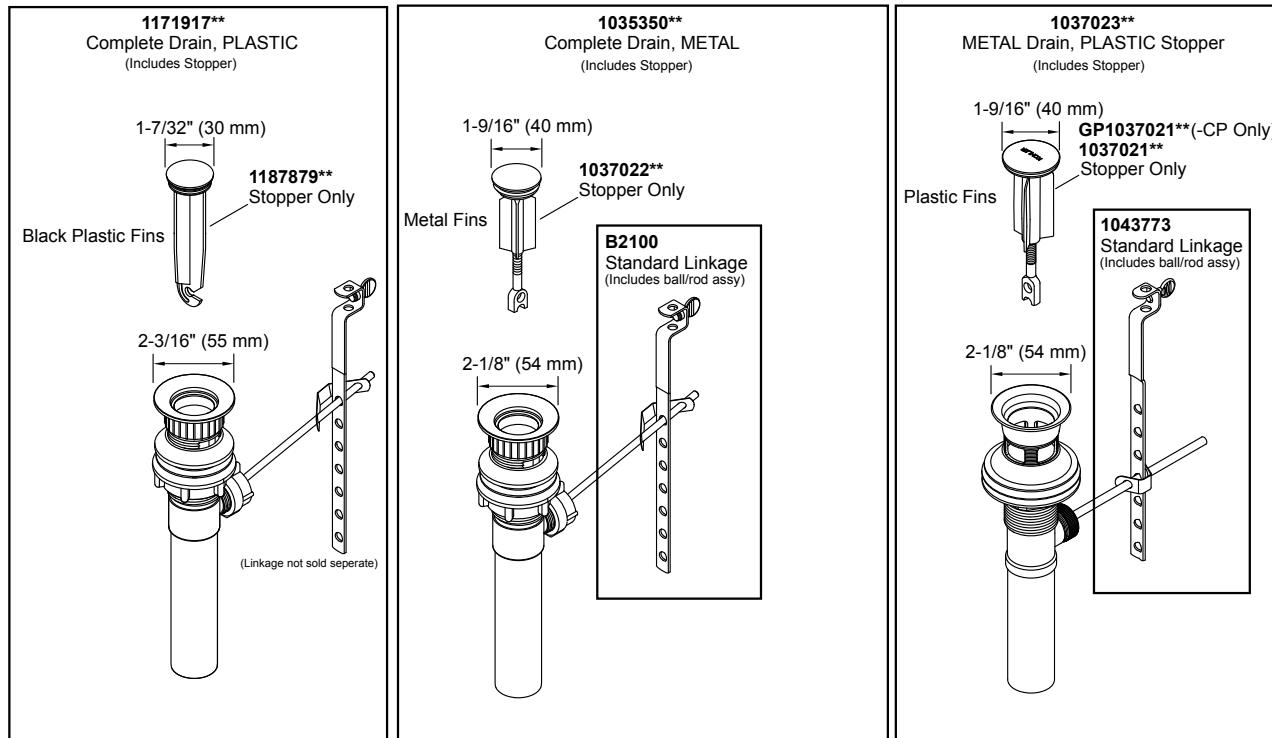

Purist®

Widespread bathroom sink faucet with low cross handles and low c
K-14406-3-CP

COMPLETE DRAIN OPTIONS

Other Stoppers & Optional Drain Components

NOTE: Click on the drawing to view a colored photo for reference.

1111111-8- F

©2019 Kohler Co.

Purist®

Widespread bathroom sink faucet with low cross handles and low c
K-14406-3-CP

Compare the valve in your faucet to those shown below. Click on the drawing to view a colored image of the part. Components are not interchangeable between assemblies.