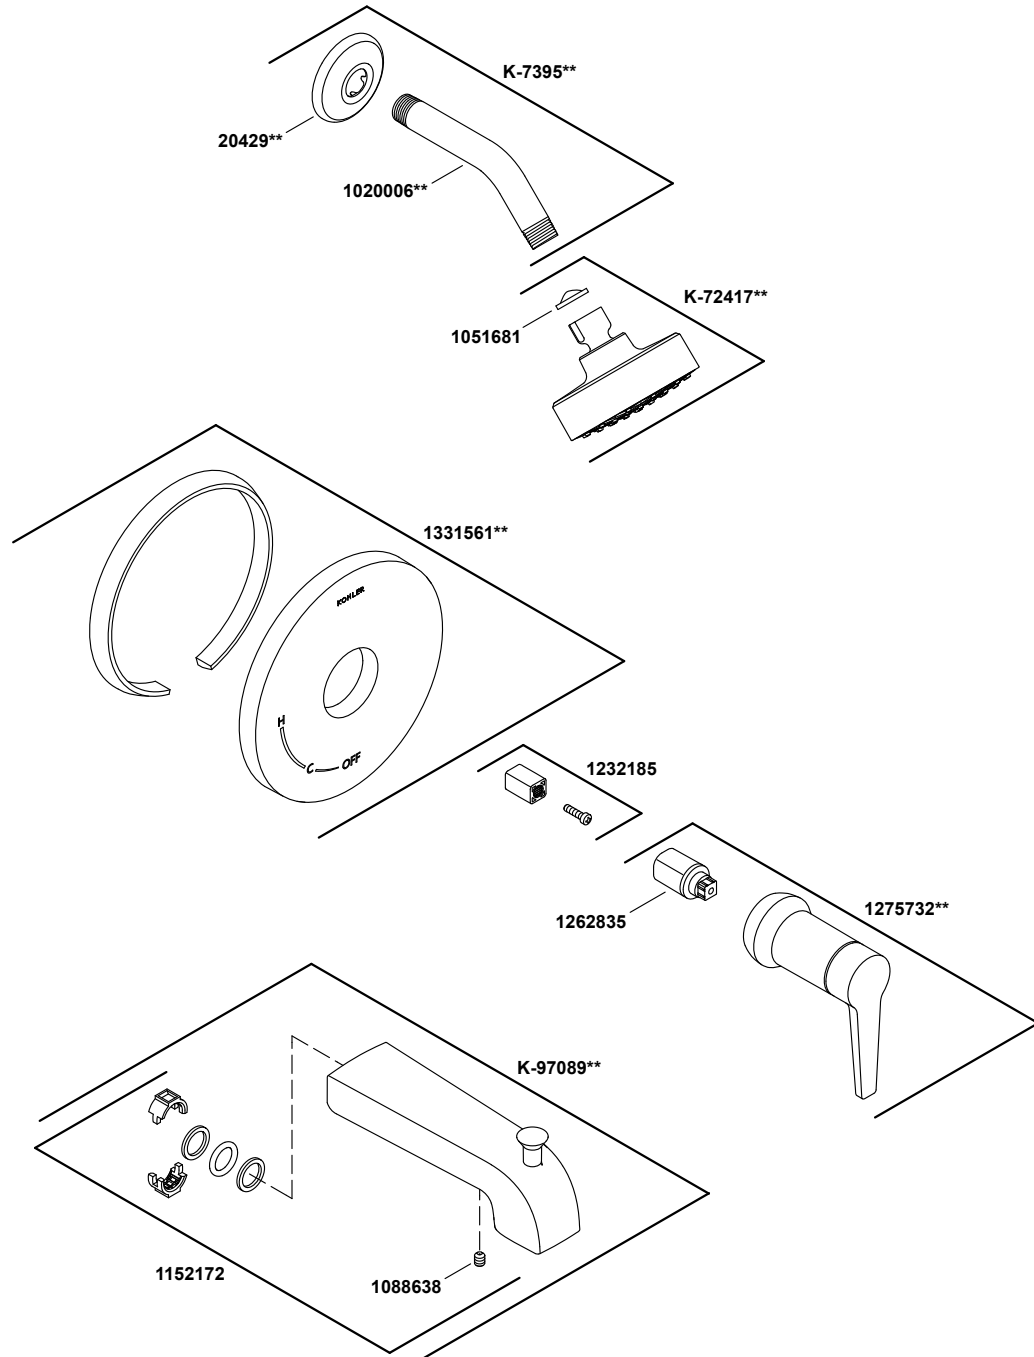

Pitch®

Rite-Temp® shower valve trim
K-TS74042-4-CP

1353763-8-D

©2020 Kohler Co.