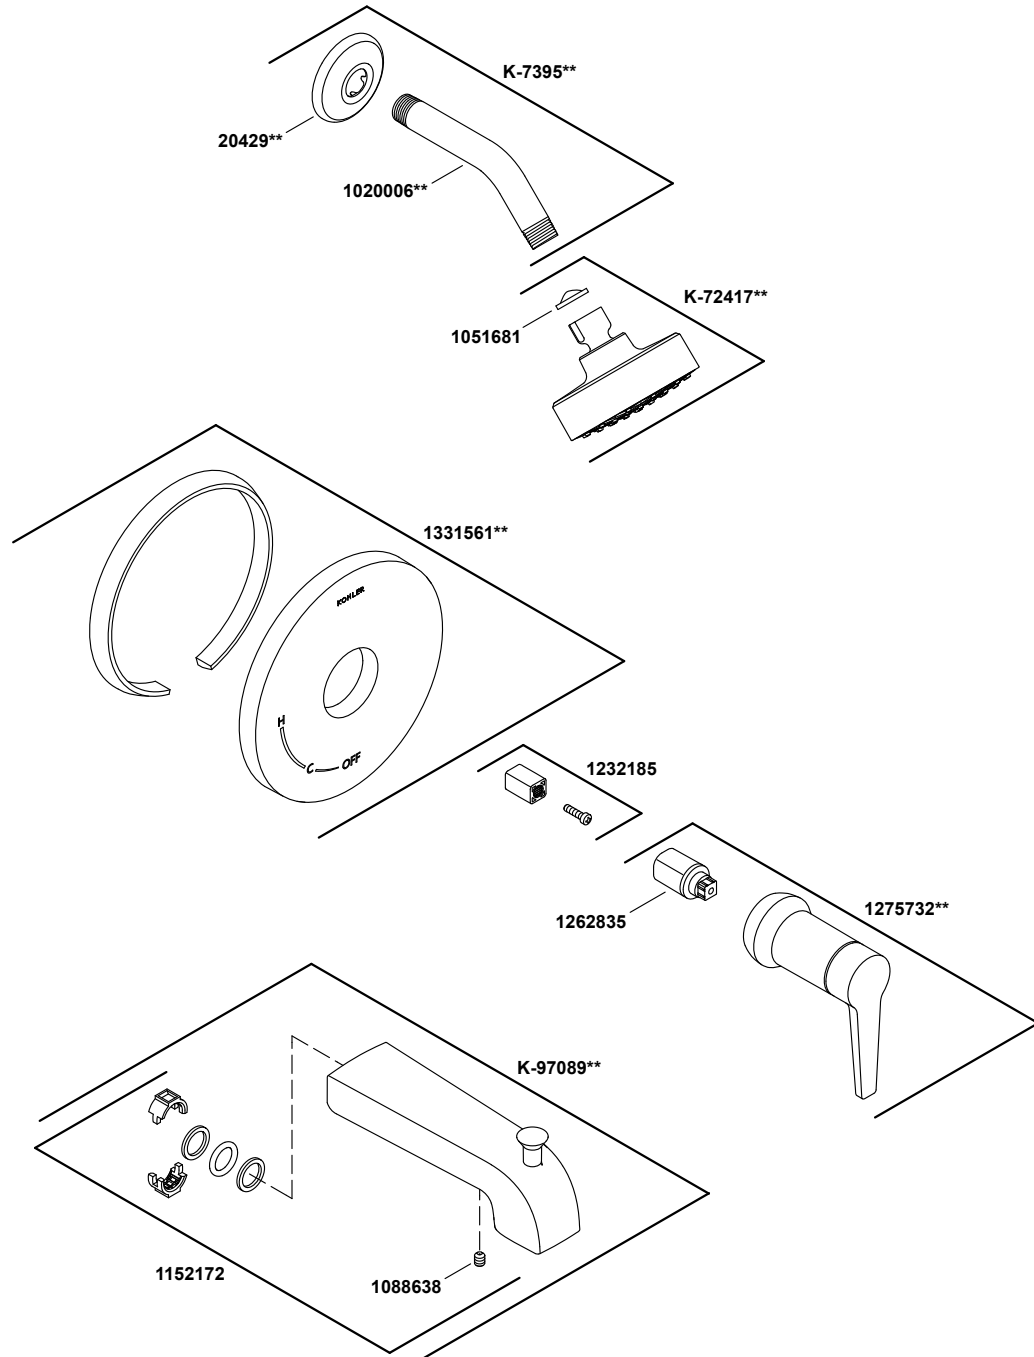

# Pitch®

Wall-mount diverter bath spout  
K-97089-CP

1353763-8-D

©2020 Kohler Co.