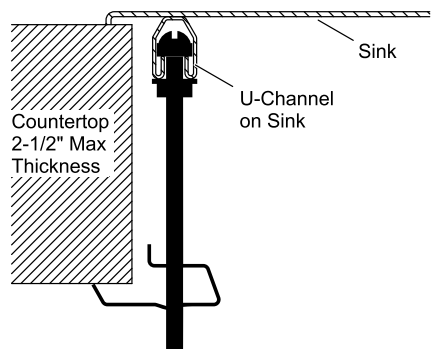

# Ballad™

25" x 22" x 10-1/4" top-mount utility sink with 4 faucet holes and bowl depth of 10  
K-3206-4-NA

**91915**  
(Qty 4)

**1150001**  
(Qty 10)

**1173293**  
(Qty 6)

**1177160**  
(Qty 12)

**1177161** (Qty 12)  
Use this kit in place of 1177160 for thicker countertops (up to 2-1/2")