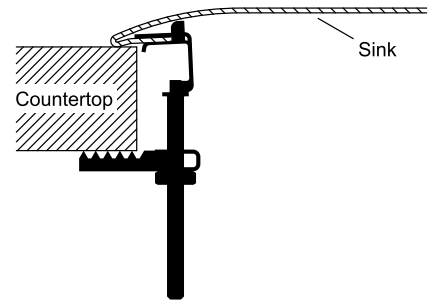

# Ballad™

25" x 22" x 10-1/4" top-mount utility sink with 4 faucet holes and bowl depth of 10  
K-3206-4-NA

**91915**  
(Qty 4)

**1150001**  
(Qty 10)

**1173293**  
(Qty 6)

**1177160**  
(Qty 12)

**1177161** (Qty 12)  
Use this kit in place of 1177160 for thicker countertops (up to 2-1/2")