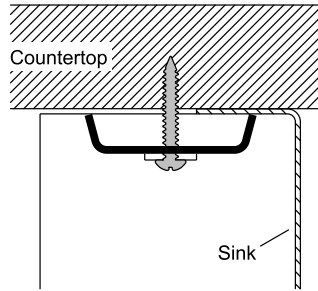

# Ballad™

25" x 22" x 10-1/4" top-mount utility sink with 4 faucet holes and bowl depth of 10  
K-3206-4-NA

**91915**  
(Qty 4)

**1150001**  
(Qty 10)

**1173293**  
(Qty 6)

**1177160**  
(Qty 12)

**1177161** (Qty 12)  
Use this kit in place of 1177160 for thicker countertops (up to 2-1/2")