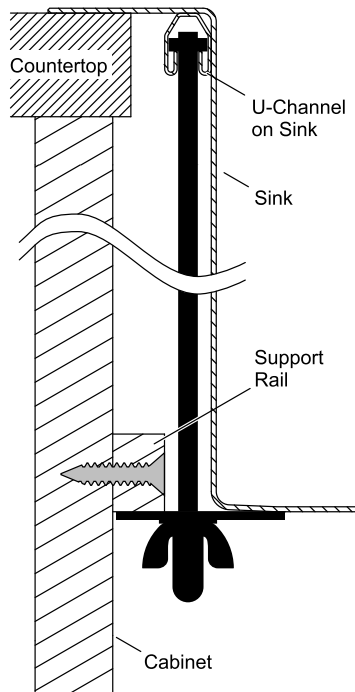

# Ballad™

25" x 22" x 10-1/4" top-mount utility sink with 4 faucet holes and bowl depth of 10  
K-3206-4-NA

**91915**  
(Qty 4)

**1150001**  
(Qty 10)

**1173293**  
(Qty 6)

**1177160**  
(Qty 12)

**1177161** (Qty 12)  
Use this kit in place of 1177160 for thicker countertops (up to 2-1/2")