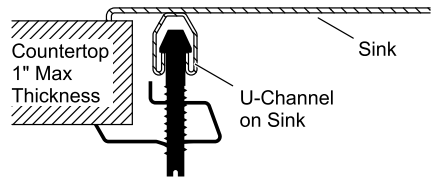

# Ballad™

25" x 22" x 10-1/4" top-mount utility sink with 4 faucet holes and bowl depth of 10  
K-3206-4-NA

**91915**  
(Qty 4)

**1150001**  
(Qty 10)

**1173293**  
(Qty 6)

**1177160**  
(Qty 12)

**1177161** (Qty 12)  
Use this kit in place of 1177160 for thicker countertops (up to 2-1/2")